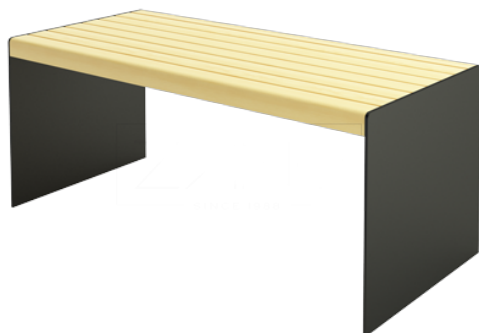

Stół Simple 13.024

VISUALIZATION

DIMENSION

SPECIFICATION

DIMENSION

- length 180cm
- width 83cm
- height 76cm

WEIGHT

- 42kg

MATERIALS

- steel moldings
- wood

COLOURS

- Available in all RAL palette standard colours

NOTES