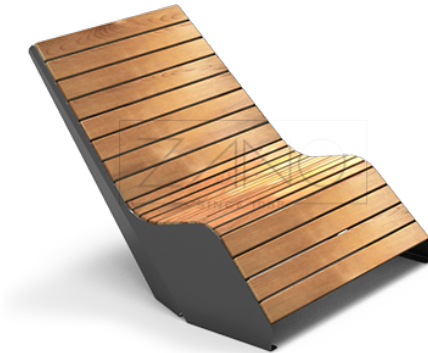

Duo lounger 02.052

VISUALIZATION

DIMENSION

SPECIFICATION

DIMENSIONS

- height 107 cm
- length 154 cm
- width 129 cm

MATERIALS

- carbon galvanized steel or stainless steel

COLOURS

- available in all RAL palette standard colours

WEIGHT

- 90kg

NOTES