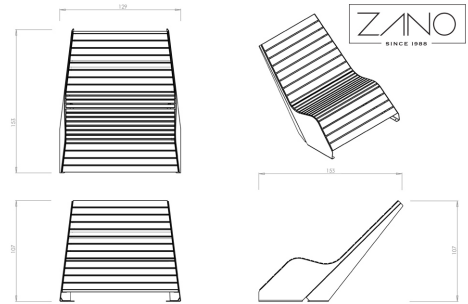

Duo lounger 02.052

VISUALIZATION

DIMENSION

SPECIFICATION

DIMENSIONS

- height 107 cm
- length 154 cm
- width 129 cm

MATERIALS

- carbon galvanized steel or stainless steel

COLOURS

- available in all RAL palette standard colours

WEIGHT

- 90kg

NOTES