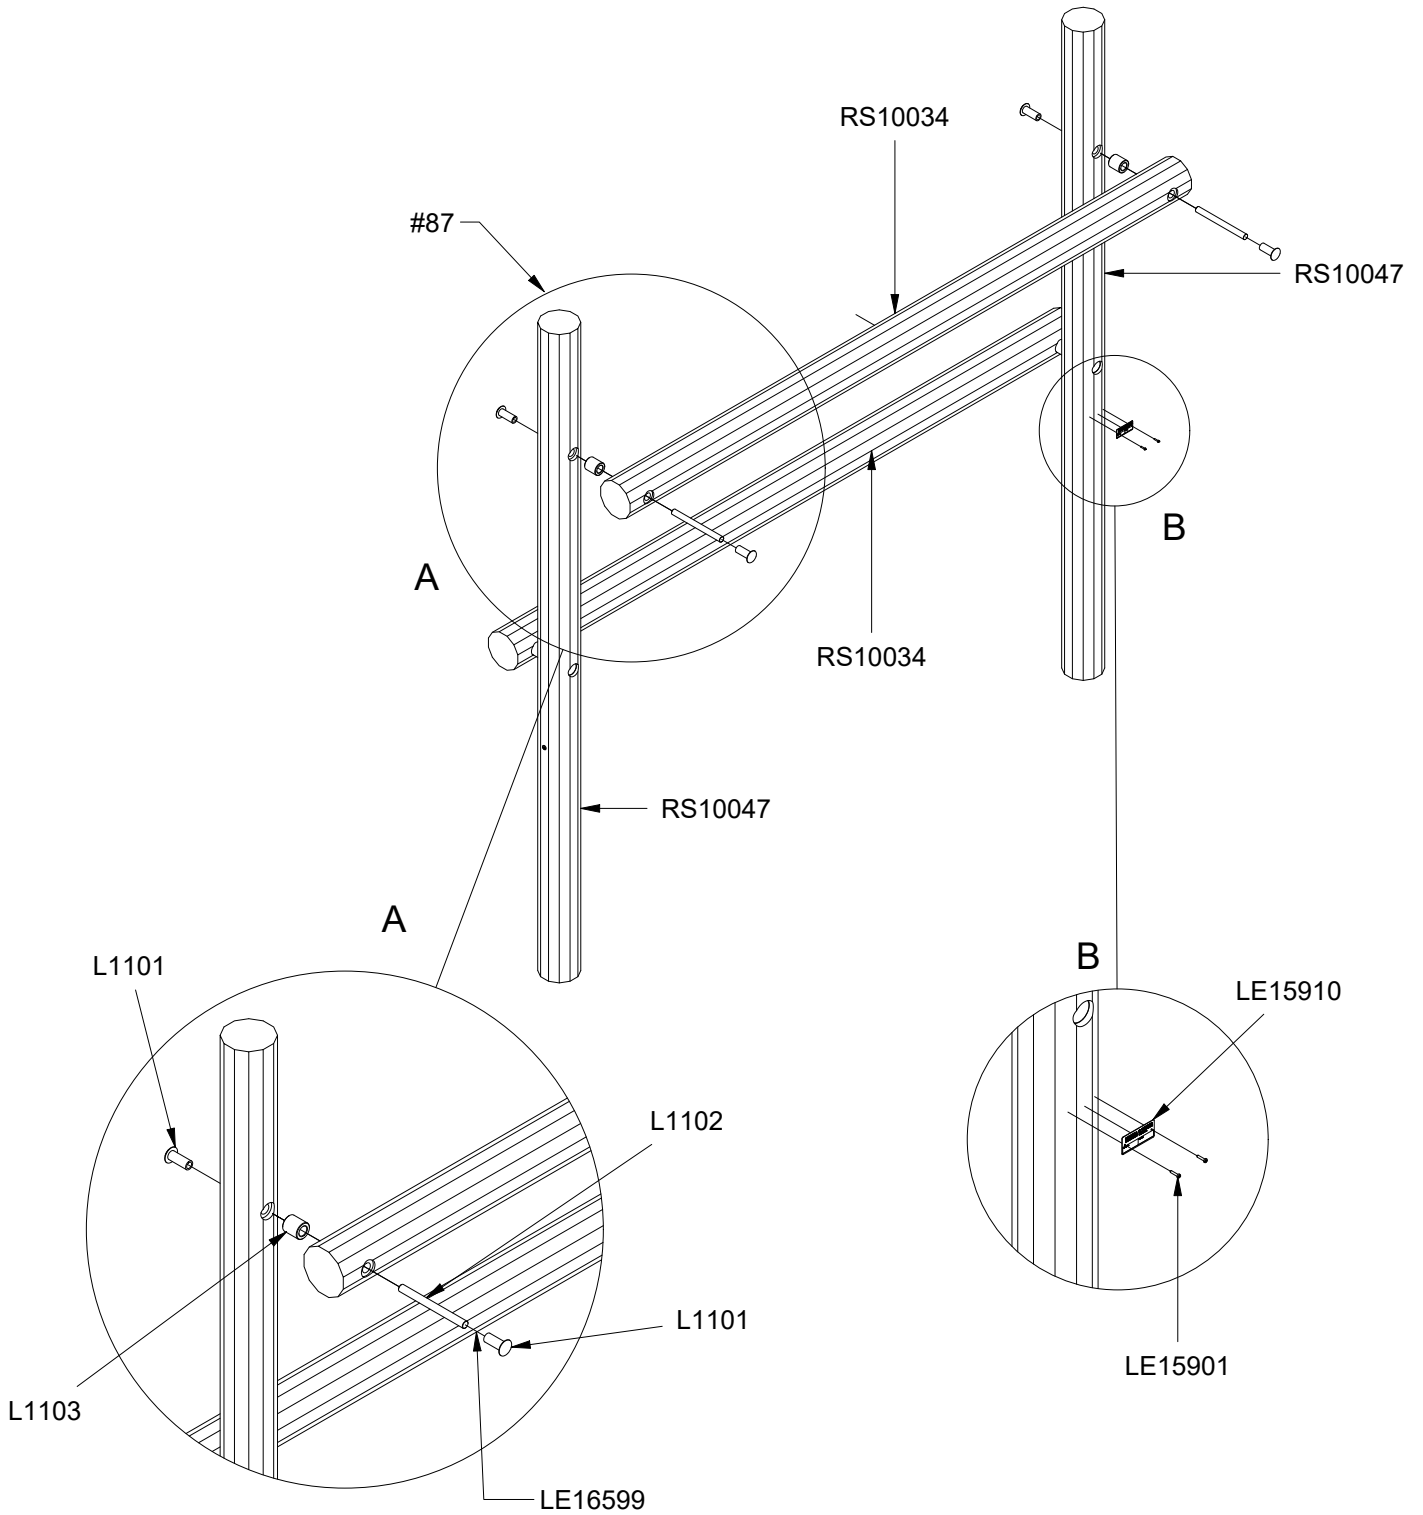

0,076 m³

Ø11 x 210 cm

18,6 kg

Parts List		
QTY	PART NO	DESCRIP.
1	LE16599	Sealtite 970 1,5ml
2	RS10034	Ø100-120-2100mm
2	RS10047	Ø100-120-2100mm

Parts List

QTY	PART NO	DESCRIP.
8	L1101	M16 sleeve nut
4	L1102	M16 Threaded rod
4	L1103	Ø37mm
2	LE15901	3x16, PH
1	LE15910	Name tag
1	LE16320	6x50 Dh
1	LE16599	Sealtite 970 1,5ml
2	RS10034	Ø100-120-2100mm
2	RS10047	Ø100-120-2100mm