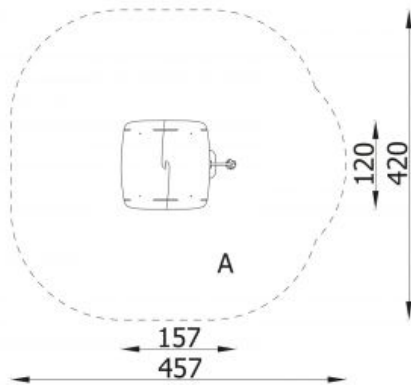

Description

Model type	Modulair
Serial number	12318EPO
Equipment name	Mini House

Join the action!

Mini House

Product line	Action Mini Playgrounds Modulair
Age range	0 - 3
Unit measurements	157cm x 120cm x 210cm
Required surface area	457cm x 420cm
Impact area	16.5m ²
Free height of fall	40cm
Material	
Heaviest part	kg
Largest part	cm - cm
Spare parts	None
Installation time without grondwork	1 hour(s) / 2 person(s)
Special tools	None
Anchoring	
Remarks	