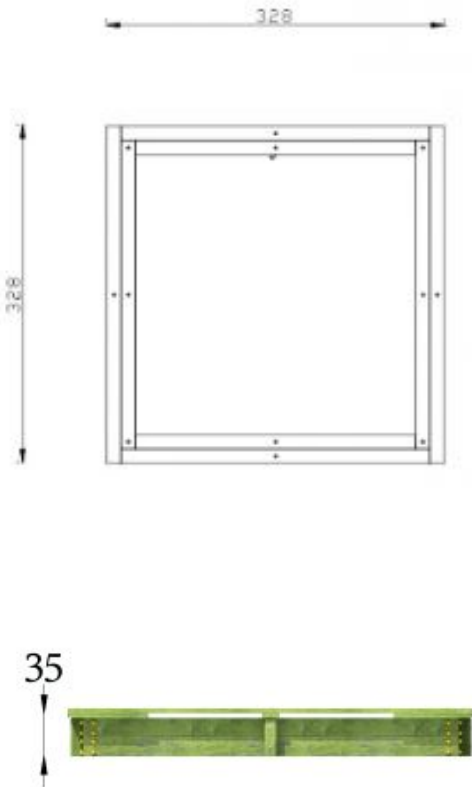

Description

Sandpit made from 3x3 boards

Model type	Solitair
Serial number	3701
Equipment name	3701

Join the action!

Product line	Action Sandboxes Solitair
Age range	0 - 14
Unit measurements	328cm x 328cm x 35cm
Required surface area	628cm x 628cm
Impact area	39m ²
Free height of fall	35cm
Material	Impregnated timber
Heaviest part	10kg
Largest part	30cm - 328cm
Spare parts	Available
Installation time without grondwork	2 hour(s) / 2 person(s)
Special tools	Included
Anchoring	steel, galvanized anchors + concrete blocks. Depth of installing: 60 cm
Remarks	no