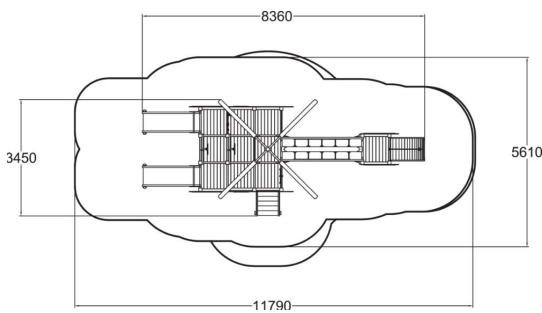

-  Bridges
1
-  Climbing
1
-  Play panels
6
-  Slides
2
-  Towers
3

User age	3+
Number of users	25
Product length, mm	8360
Product width, mm	3450
Product height, mm	3810
Impact area, m ²	52
Falling space, m ²	55.1
Height required, mm	3810
Max. free fall height, mm	1470
Safety info	EN 1176-1, 3 TÜV
Installation time (for 1), H	18
Foundation options	deep_mounting