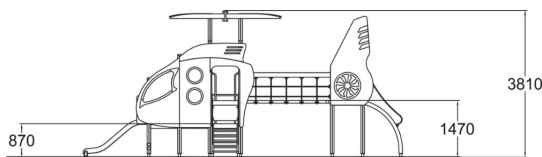

-  Bridges
1
-  Climbing
1
-  Play panels
6
-  Slides
2
-  Towers
3

User age	3+
Number of users	25
Product length, mm	8360
Product width, mm	3450
Product height, mm	3810
Impact area, m ²	52
Falling space, m ²	55.1
Height required, mm	3810
Max. free fall height, mm	1470
Safety info	EN 1176-1, 3 TÜV
Installation time (for 1), H	18
Foundation options	deep_mounting