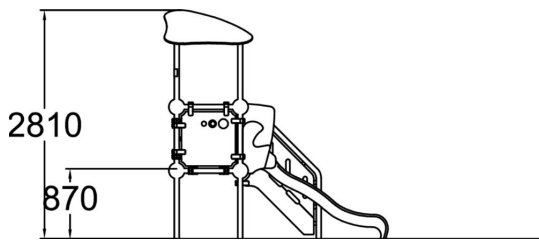

-  Play panels
1
-  Roofs
1
-  Slides
1
-  Towers
2

The short slide and the steps next to it encourage kids to slide down again and again. This develops their motor skills and gives them exercise during play. The large, covered platform at 870 mm is a great look-out spot with added play functions in the form of a labyrinth and a roulette on the walls.

User age	1+
Number of users	7
Product length, mm	2570
Product width, mm	2760
Product height, mm	2810
Impact area, m ²	24.9
Falling space, m ²	26.2
Height required, mm	2810
Max. free fall height, mm	1000
Safety info	EN 1176-1, 3 TÜV
Installation time (for 1), H	20
Foundation options	Deep mounting Surface mounting