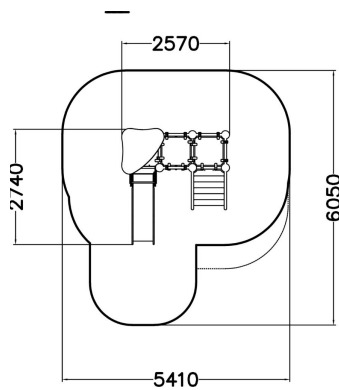

-  Play panels
1
-  Roofs
1
-  Slides
1
-  Towers
2

The short slide and the steps next to it encourage kids to slide down again and again. This develops their motor skills and gives them exercise during play. The large, covered platform at 870 mm is a great look-out spot with added play functions in the form of a labyrinth and a roulette on the walls.

User age	1+
Number of users	7
Product length, mm	2570
Product width, mm	2760
Product height, mm	2810
Impact area, m ²	24.9
Falling space, m ²	26.2
Height required, mm	2810
Max. free fall height, mm	1000
Safety info	EN 1176-1, 3 TÜV
Installation time (for 1), H	20
Foundation options	Deep mounting Surface mounting