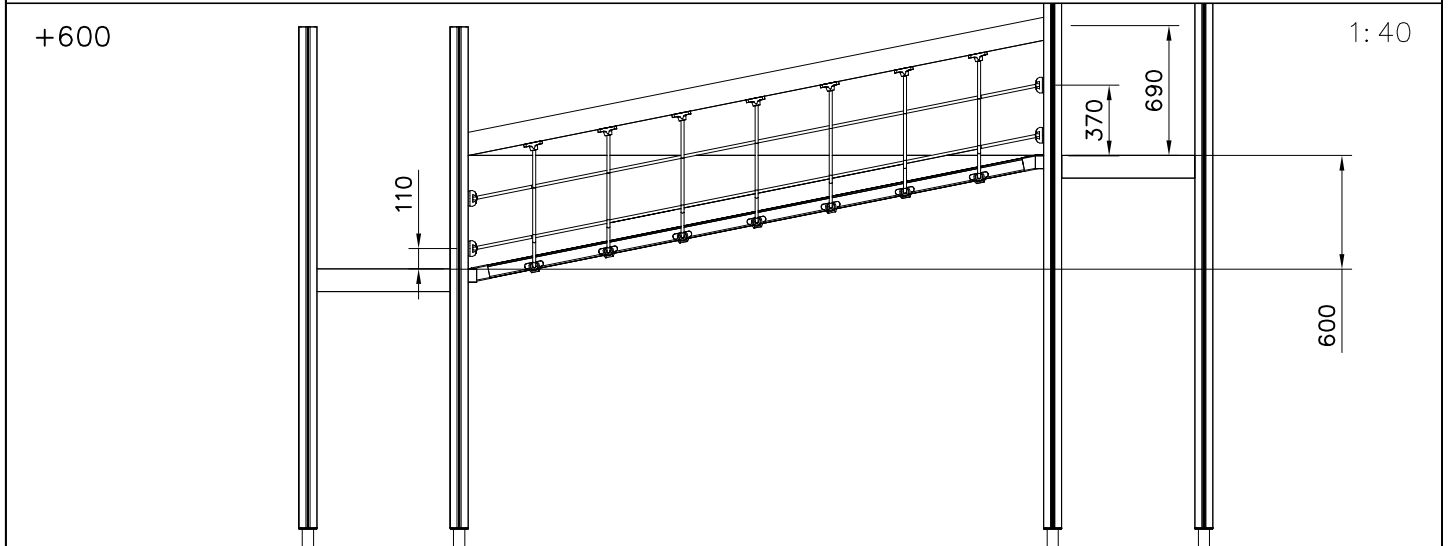

BOOM OPTIONS

707412

45x120x3280

- -602 DARK BROWN
- -603 LIGHT BROWN
- -604 LIGHT GRAY
- -605 DARK GRAY
- -606 GRAY
- -607 RED

- -608 BLUE
- -609 GREEN
- -610 YELLOW
- -611 LIME
- -612 FUXIA

NET OPTIONS

707413

3140x800

- -301 BLUE
- -302 RED
- -303 BEIGE
- -304 GRAY
- -305 BLACK
- -306 YELLOW