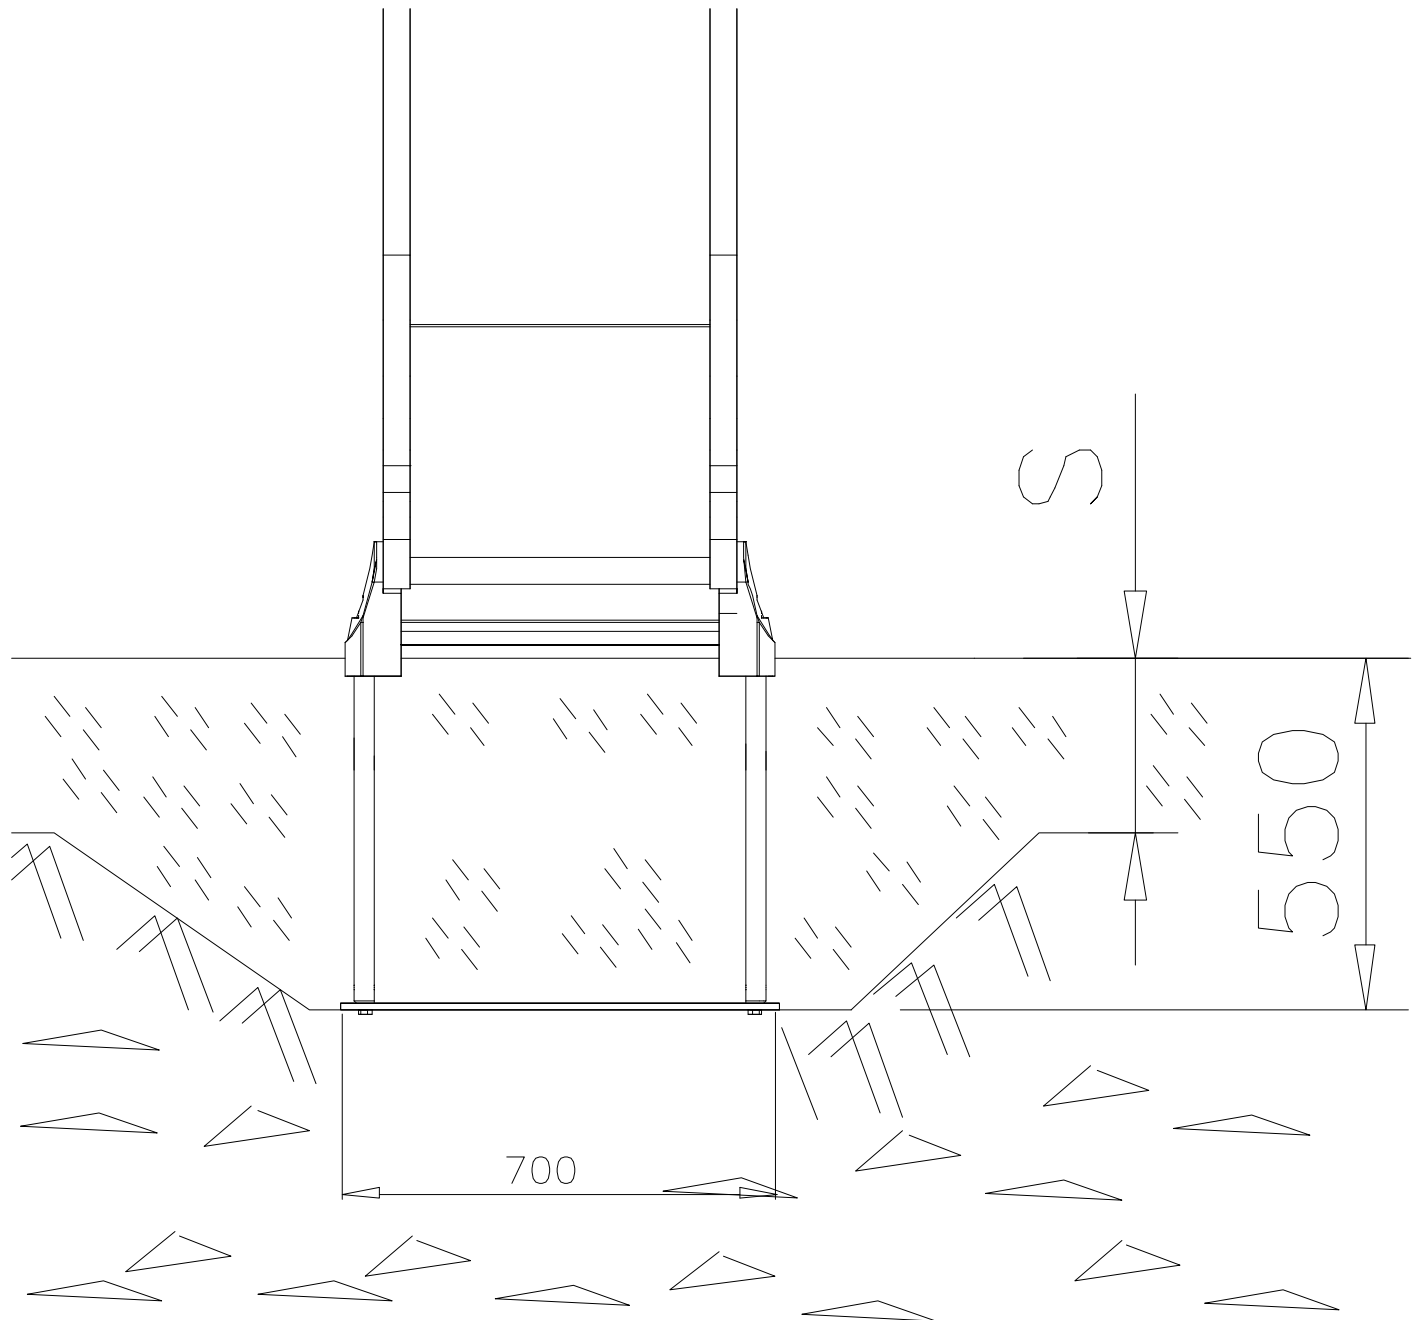

LAPPSET

DEEP FOUNDATION

SLIDE WOOD

DATE: 22.5.2015

1(1)