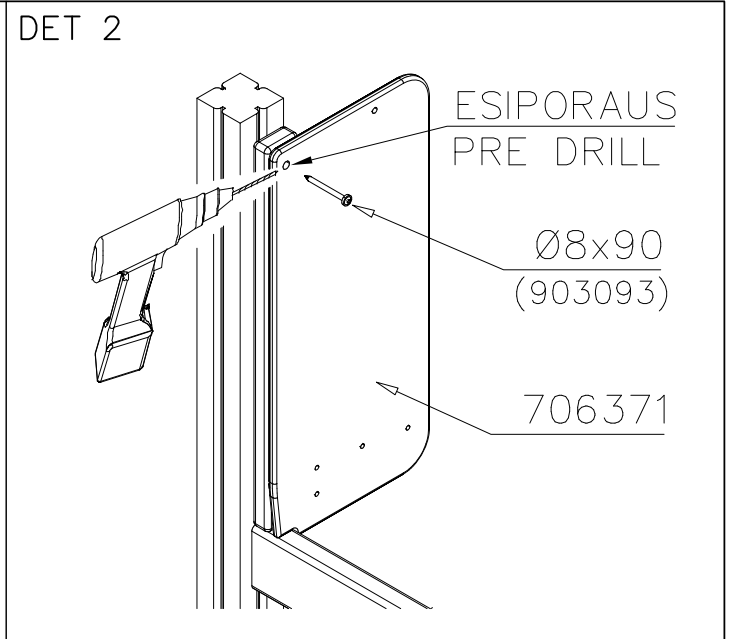

LAPPSET

DEEP FOUNDATION

SLIDE WOOD

DATE: 3.11.2017

4(5)

○ 707133	PCS	○ 901868	PCS	○ 901879	PCS	⑥ 909210	PCS	⑦ 905051	PCS	⑧ 980128	PCS
	1		2		2		4		4		6
10x80x745		Ø30x598				M8x40		Ø24/8.4		Ø7x40	

DET 6

Insert sheet metal IN to the plastic cover.