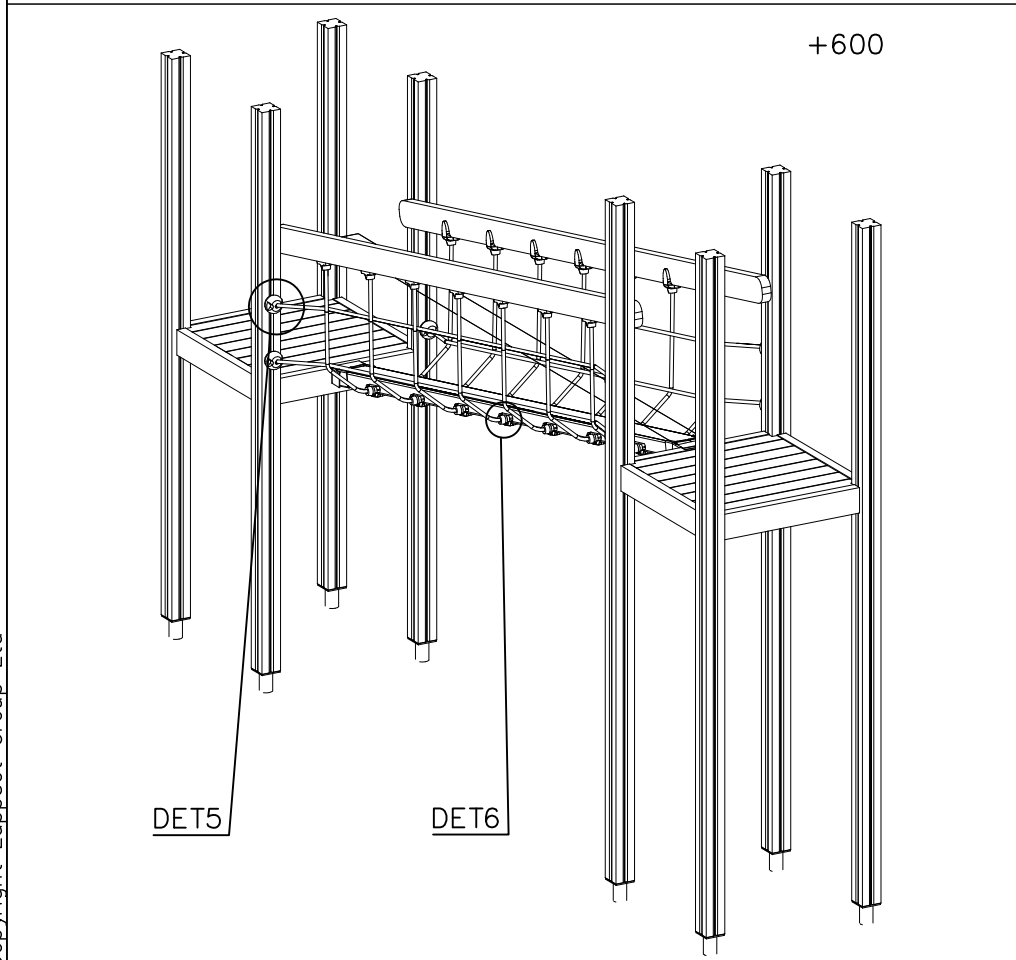

707317

10x591x1013

- 701 BLUE
- 702 YELLOW
- 703 LIME
- 704 DARK GRAY
- 705 LIGHT GRAY
- 706 RED
- 707 GREEN
- 708 FUXIA

IF PRODUCT HAS A WALLS,
THEN THE SAME COLOR AS
WALL PLATES

①	980123	PCS	②	909232	PCS
		56			4
	Ø7x60			8x120	
③	980128	PCS	④	980151	PCS
		36			4
	Ø7x40			Ø16/8.4	
⑤	900240	PCS	⑥	905112	PCS
		16			8
	8x70			Ø22	
⑦	905083	PCS			PCS
		4			
	Ø32				