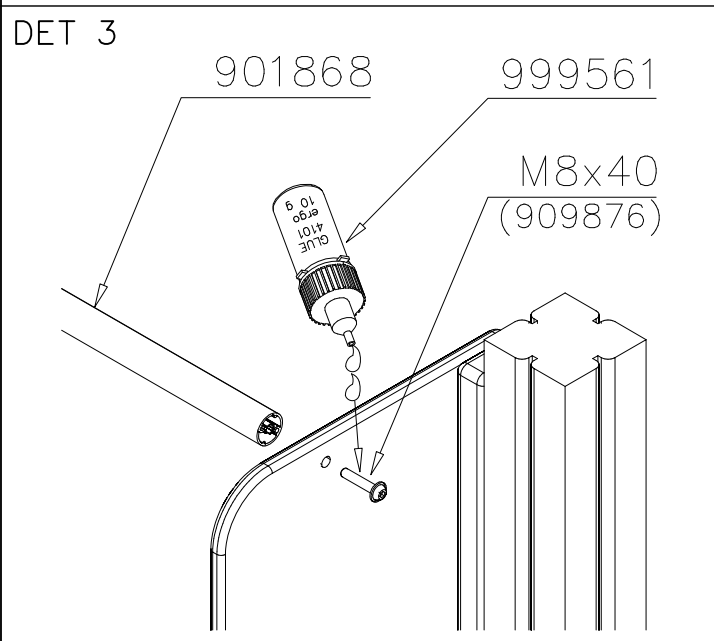

LAPPSET

DEEP FOUNDATION

SLIDE WOOD

DATE: 3.11.2017

4(5)

○ 707133	PCS	○ 901868	PCS	○ 901879	PCS	⑥ 909210	PCS	⑦ 905051	PCS	⑧ 980128	PCS
	1		2		2		4		4		6
10x80x745		Ø30x598				M8x40		Ø24/8.4		Ø7x40	

DET 6

Insert sheet metal IN to the plastic cover.