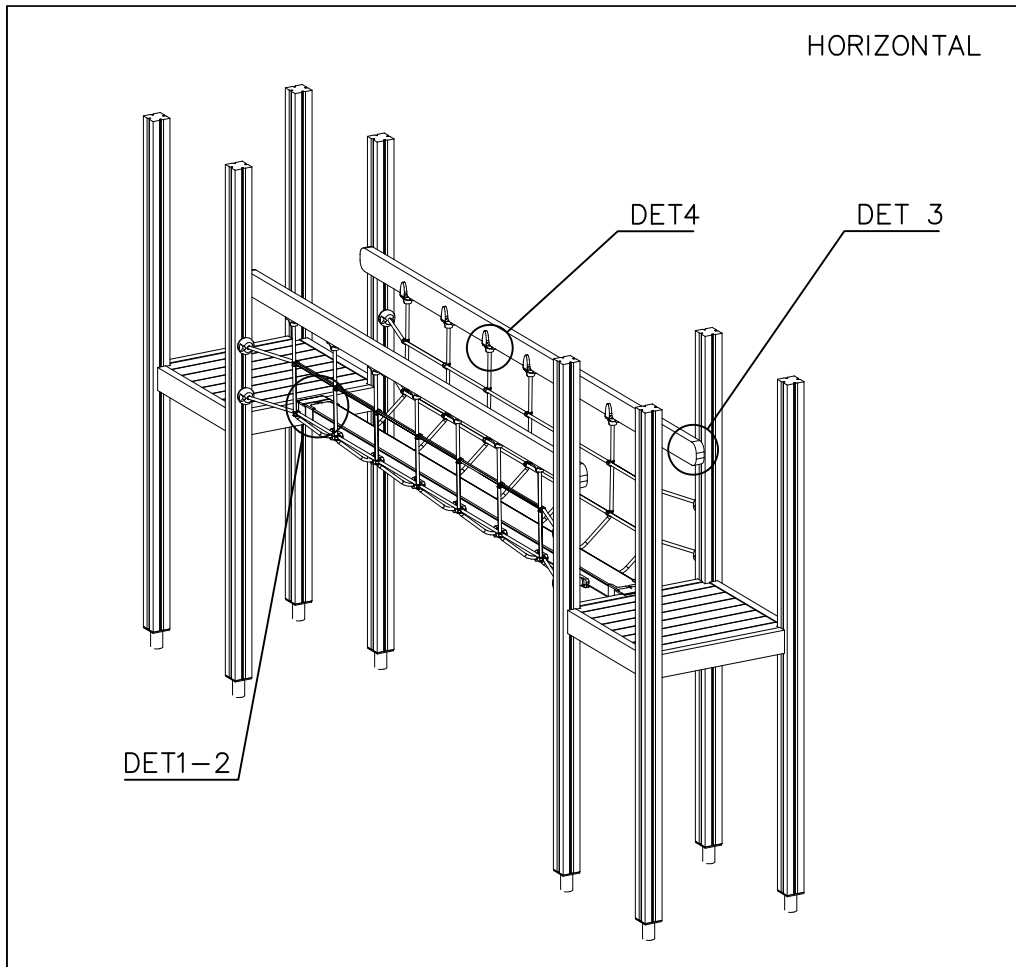

①	980123	PCS	②	909232	PCS
		56			4
	Ø7x60			8x120	
③	980128	PCS	④	980151	PCS
		36			4
	Ø7x40			Ø16/8.4	
⑤	900240	PCS	⑥	905112	PCS
		16			8
	8x70			Ø22	
⑦	905083	PCS			PCS
		4			
	Ø32