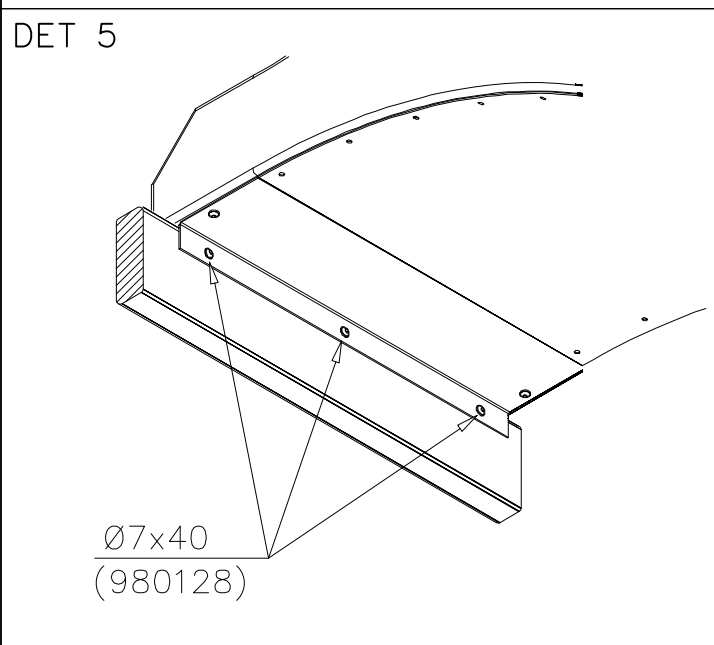

LAPPSET

DEEP FOUNDATION

SLIDE WOOD

DATE: 3.11.2017

4(5)

○ 707133	PCS	○ 901868	PCS	○ 901879	PCS	⑥ 909210	PCS	⑦ 905051	PCS	⑧ 980128	PCS
	1		2		2		4		4		6
10x80x745		Ø30x598				M8x40		Ø24/8.4		Ø7x40	

DET 6

Insert sheet metal IN to the plastic cover.