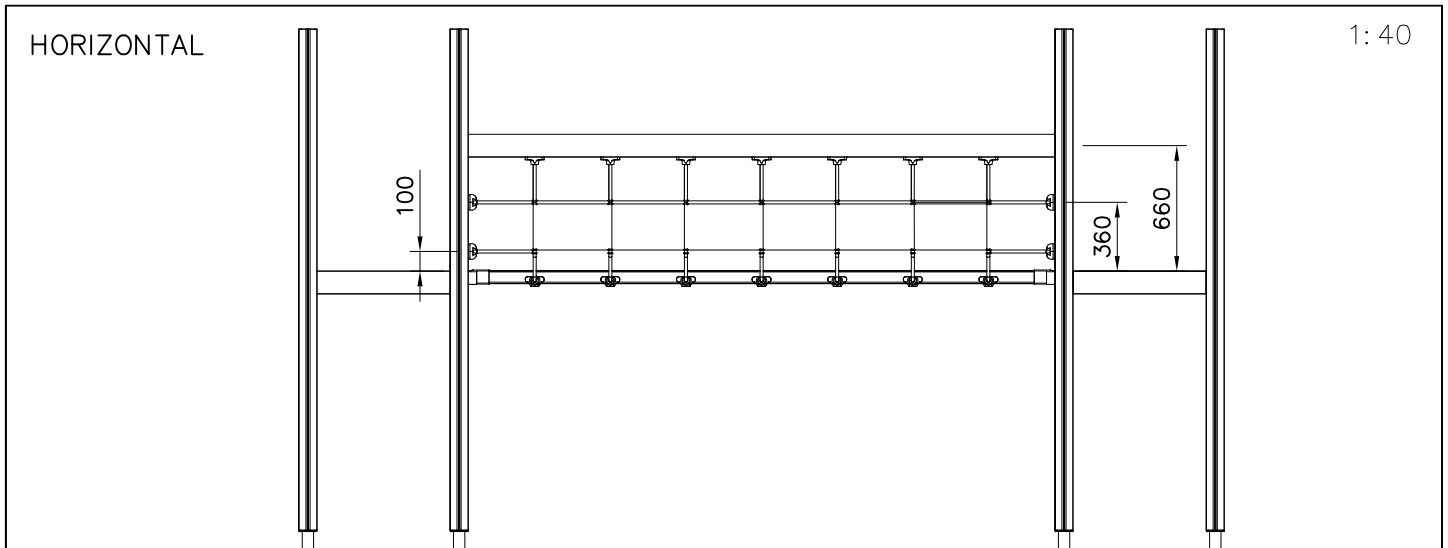

BOOM OPTIONS

707412

45x120x3280

- -602 DARK BROWN
- -603 LIGHT BROWN
- -604 LIGHT GRAY
- -605 DARK GRAY
- -606 GRAY
- -607 RED

- -608 BLUE
- -609 GREEN
- -610 YELLOW
- -611 LIME
- -612 FUXIA

NET OPTIONS

707413

3140x800

- -301 BLUE
- -302 RED
- -303 BEIGE
- -304 GRAY
- -305 BLACK
- -306 YELLOW