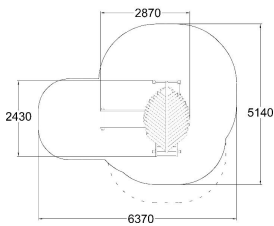

HIDE SLIDE AND CLIMB

-  Climbing
3
-  Meeting points
1
-  Play panels
1
-  Slides
1
-  Towers
1

Impact area, m ²	24
Max. free fall height, mm	1990
Safety info	EN 1176-1, (3) TÜV
Ropes	