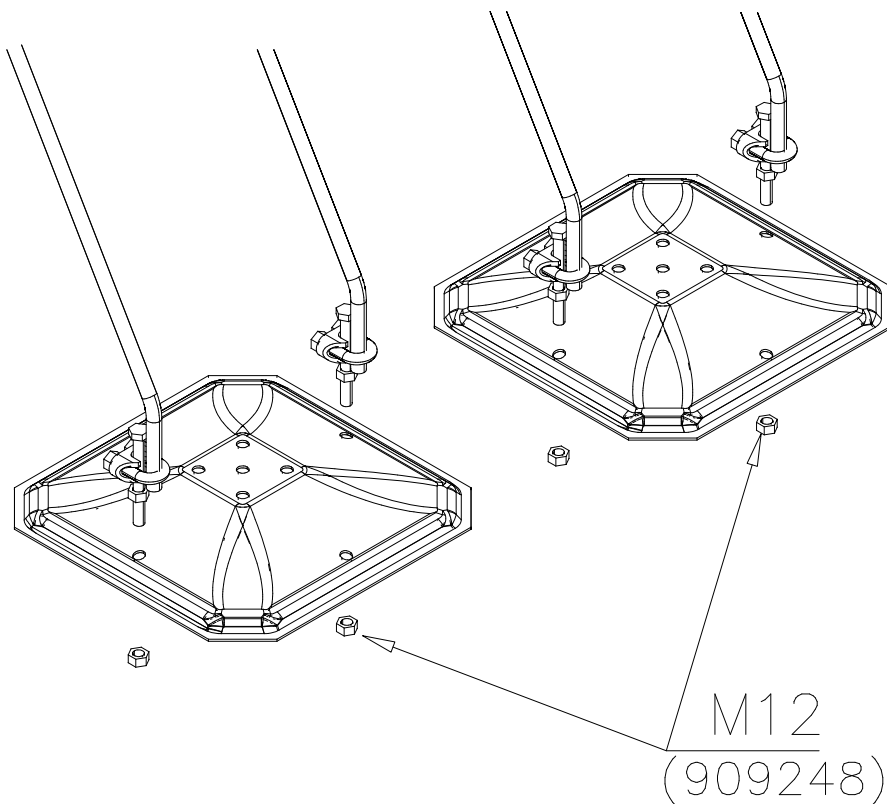

LAPPSET® DEEP FOUNDATION

707864

DATE: 16.6.2017

1(3)

DET 1