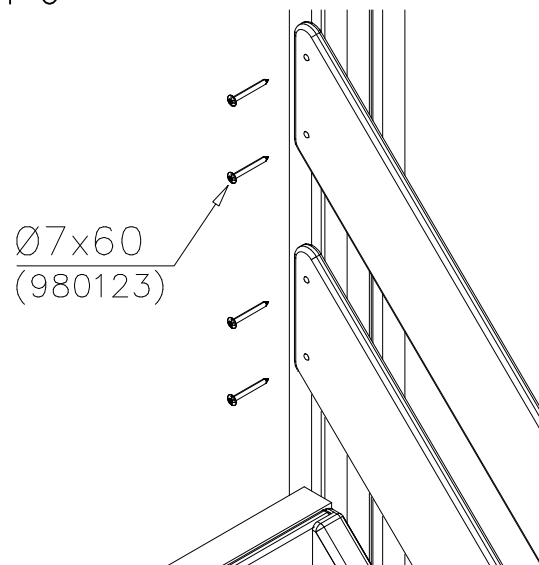

STAIRS OPTIONS +870

707191 	707191-602 DARK BROWN 707191-603 LIGHT BROWN 707191-604 LIGHT GRAY	
---	--	--

RAILING OPTIONS

RAILS 707146  15x145x1153	707146-701 BLUE 707146-702 YELLOW 707146-703 LIME 707146-704 DARK GRAY 707146-705 LIGHT GRAY 707146-706 RED	707146-707 GREEN 707146-708 FUXIA
---	--	--------------------------------------