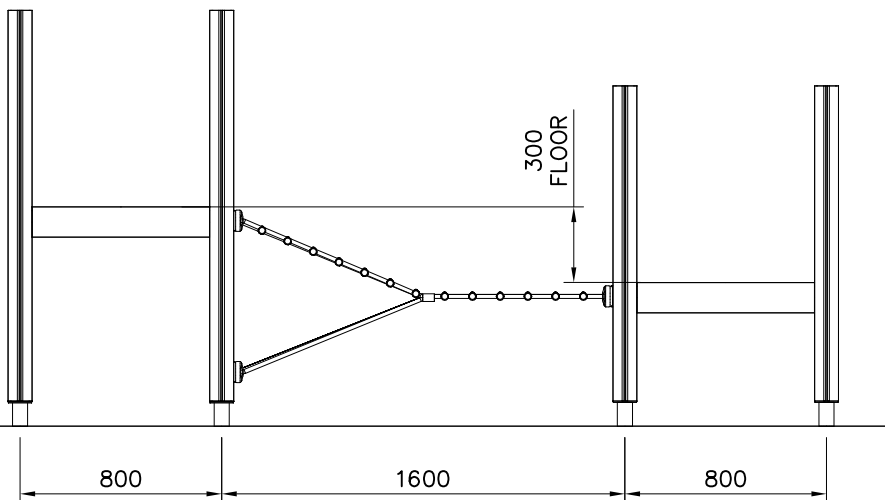

① 900240	PCS	② 980123	PCS
	12		22
Ø8x70		Ø7x60	
		③ 909526	PCS
			22
		Ø16/8.4	

NET OPTIONS

707425

707425-301	BLUE
707425-302	RED
707425-303	BEIGE
707425-304	GRAY
707425-305	BLACK
707425-306	YELLOW

DET 1

DET 2