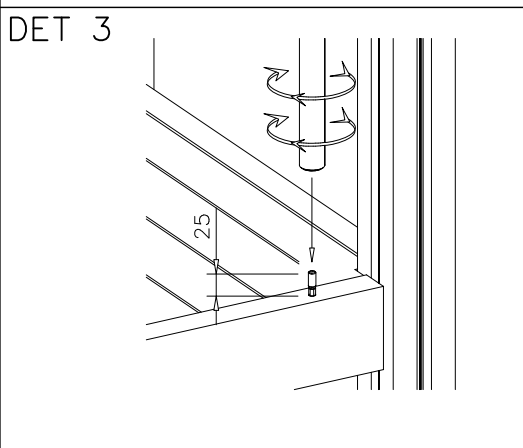

707317

10x591x1013

- 701 BLUE
- 702 YELLOW
- 703 LIME
- 704 DARK GRAY
- 705 LIGHT GRAY
- 706 RED
- 707 GREEN
- 708 FUXIA

IF PRODUCT HAS A WALLS,
THEN THE SAME COLOR AS
WALL PLATES

① 900240	PCS	② 900727	PCS
	1		1
Ø8x70		M10x80	
	PCS		PCS
③ 907688	PCS	③ 907701	PCS
	1		1
765		545	
	PCS		PCS
	PCS		PCS
	PCS		PCS
	PCS		PCS
	PCS		PCS