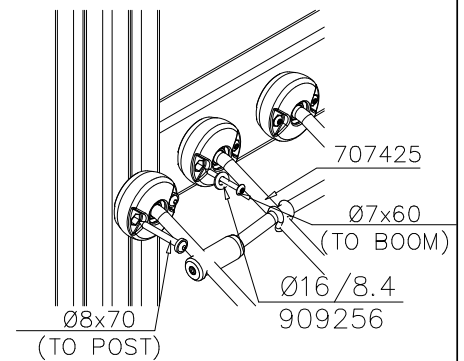

① 900240	PCS	② 980123	PCS
	12		22
Ø8x70		Ø7x60	
		③ 909526	PCS
			22
		Ø16/8.4	

NET OPTIONS

707425

707425-301	BLUE
707425-302	RED
707425-303	BEIGE
707425-304	GRAY
707425-305	BLACK
707425-306	YELLOW

DET 1

DET 2