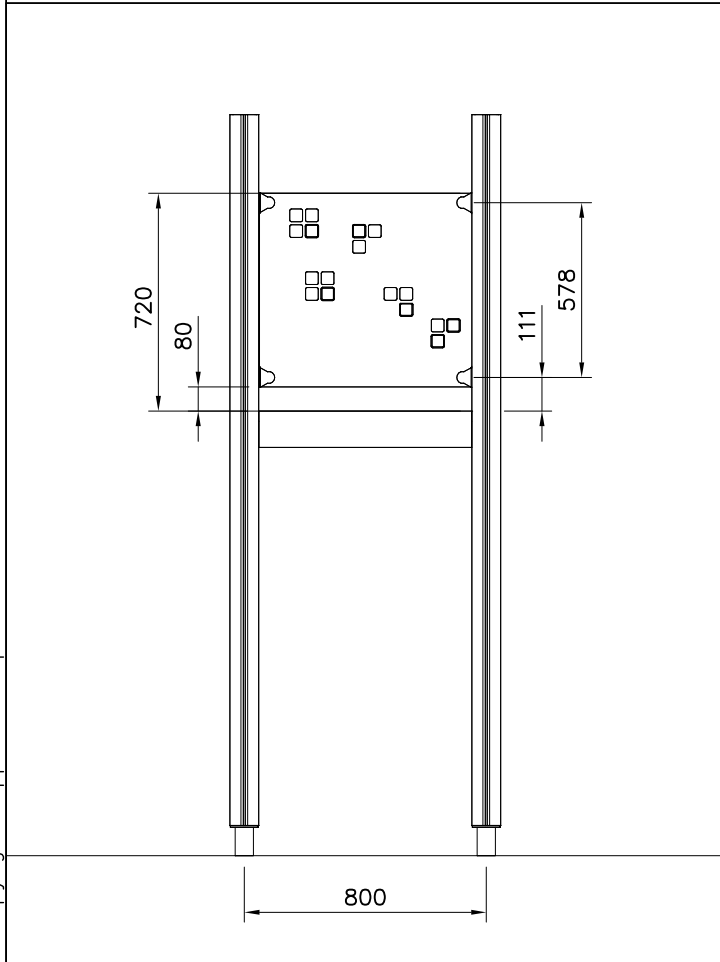

② 905104	PCS		PCS
	4		
			
M10			
	PCS		PCS

905104

LAPPSET® DEEP FOUNDATION

FOOT

DATE: 15.5.2018

1(1)

① 909511	PCS	② 909519	PCS
	1		1
90x90x650		50x380x380	

③ 909637	PCS	④ 909638	PCS
	4		8
M10		Ø20/10.5	

⑤ 909639	PCS	⑥ 905104	PCS
	4		4
M10x25		M10	

OPTION FOOT

① 911155	PCS		PCS
	1		
90x90x650			

① 008986	PCS	② 706443	PCS
	1		2
750x750		32x45x702	
③ 900240	PCS	④ 980101	PCS
	6		8
Ø8x70		Ø4.5x70	
	PCS		PCS
	PCS		PCS
	PCS		PCS