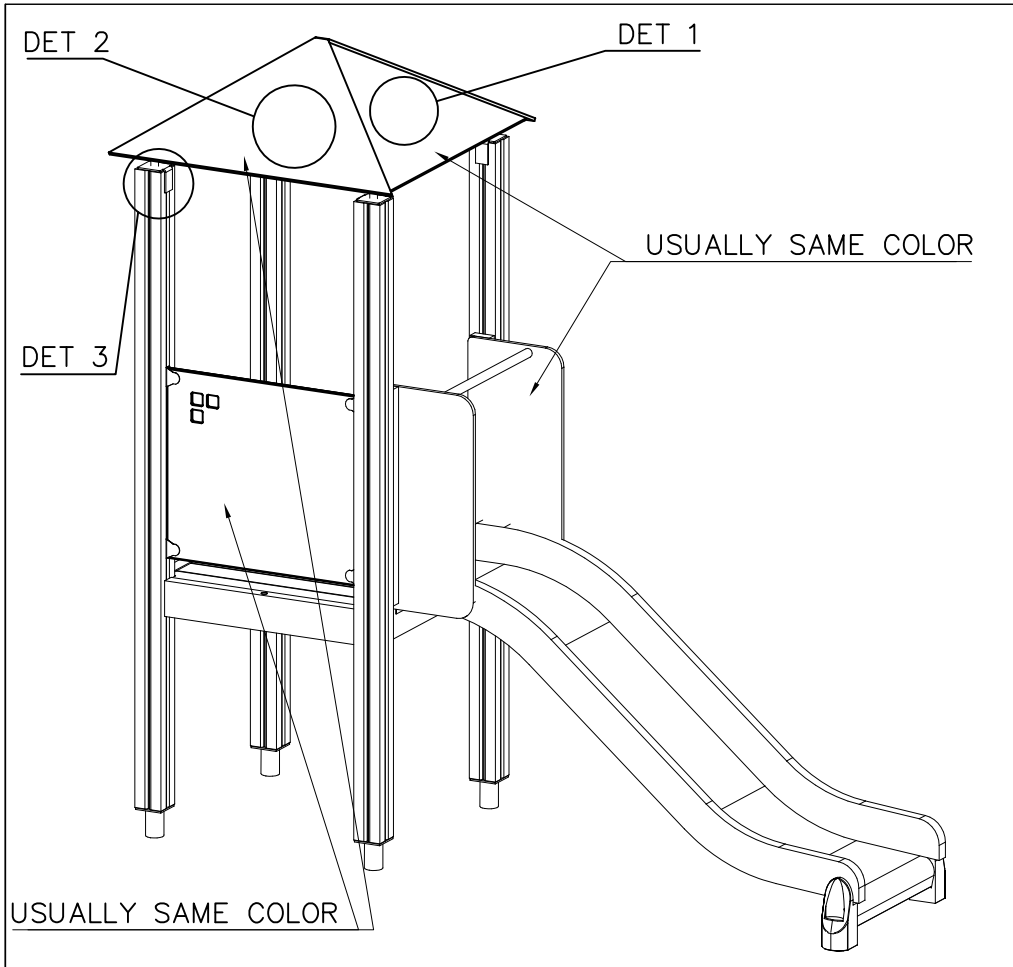

① 909850	PCS 20	② 909256	PCS 28
M8x25		Ø16/8.4	
③ 909633	PCS 20	④ 980123	PCS 8
M8		Ø7x60	
	PCS		PCS
	PCS		PCS