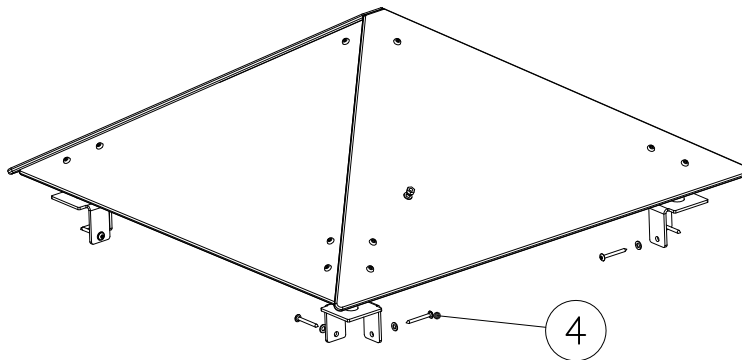

DET 2

DET 3

PLATE COLOR OPTIONS

707316

10x572x949

- 701 BLUE
- 702 YELLOW
- 703 LIME
- 704 DARK GRAY
- 705 LIGHT GRAY
- 706 RED
- 707 GREEN
- 708 FUXIA

IF PRODUCT HAS A SLIDE,
THEN THE SAME COLOR AS
START-OFF PLATES