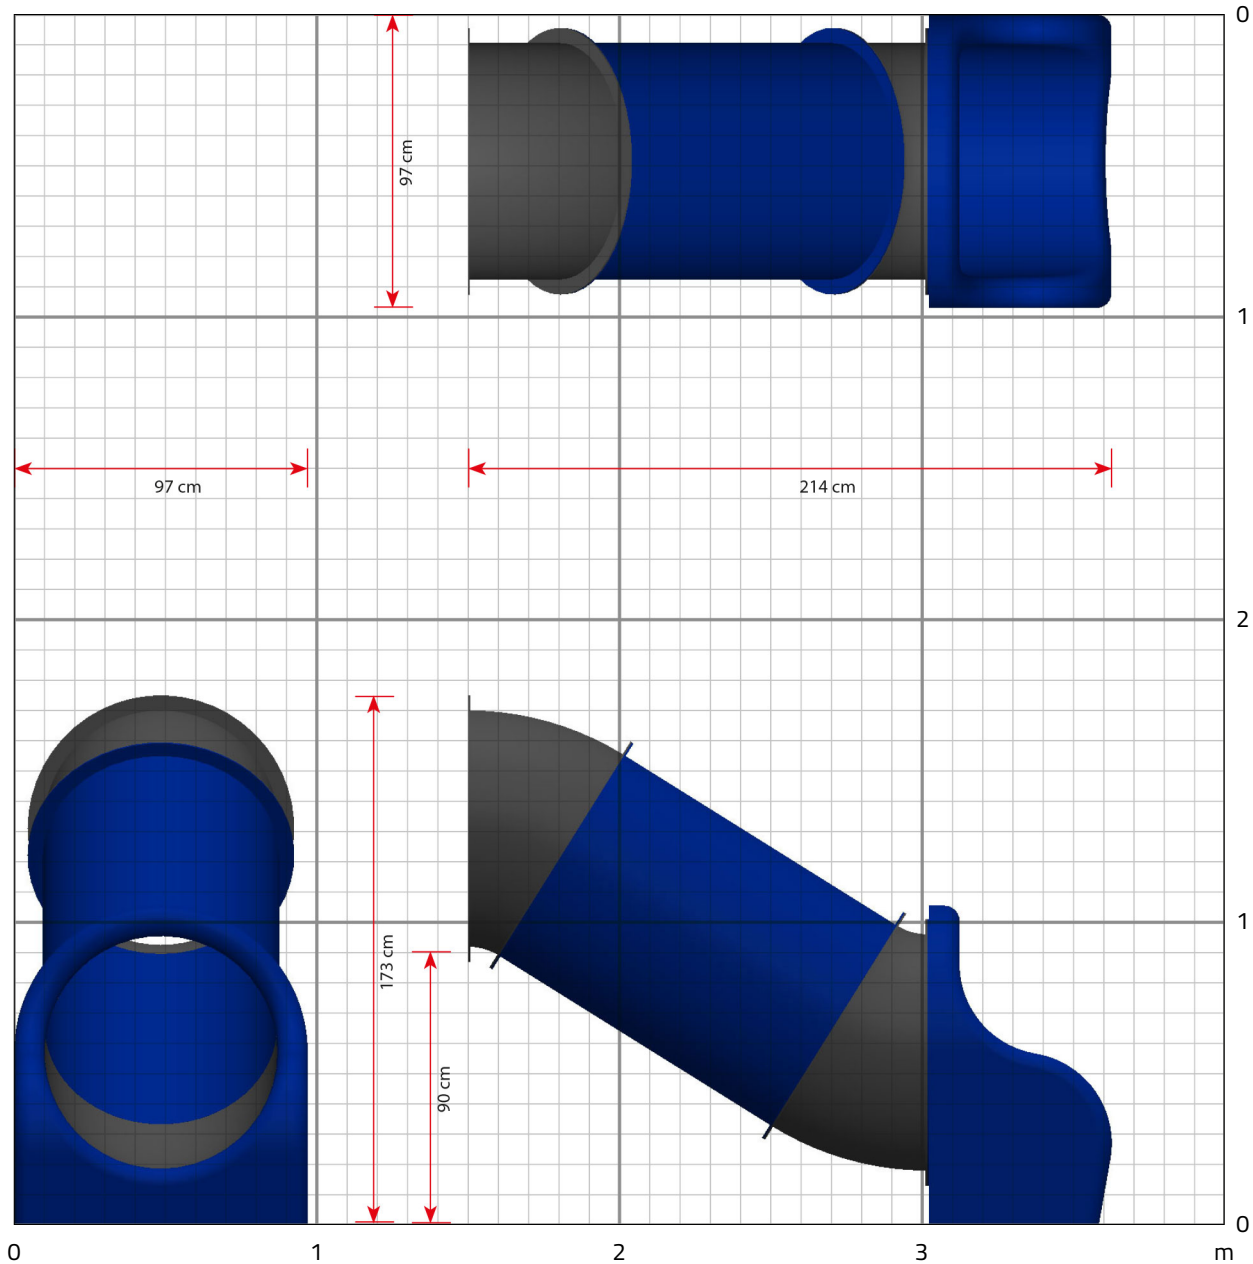

TB6701

Tube slide

Scale 1:25
(when printed at 100%)

Made in Denmark

[Read more](#)

Developed with children

[Read more](#)

Low-maintenance

[Read more](#)

Fully certified

[Read more](#)

Phone: +45 7482 6565
info@ledonplay.com, www.ledonplay.com

Production / administration:
Vestergade 25, DK-6510 Gram

Sales / marketing / product development:
Nordkajen 21, DK-6000 Kolding