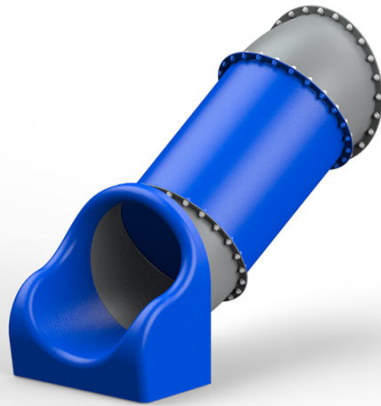

TB6701

Tube slide

Printed: 2025-08-18
www.ledonplay.com/product/tb6701

-  **Made in Denmark**
-  **Developed with children**
-  **Low-maintenance**
-  **Sustainable materials**
-  **Fully certified**

The best tube slides

Our tube slides come in a wide range of colours, sizes and shapes. They can easily be added to an existing play system, and will undoubtedly enhance the play value at any playground.

Every time the children go down the slide, they strengthen their balance and motor skills while also developing an understanding of cause and effect. When they sit at the top and push themselves forward, they are propelled down the tube – and this creates a subconscious connection between action and consequence, which helps to support their logical sense.

Specifications

Article number

TB6701

Product dimensions (LxWxH)

214 x 97 x 173 cm

Max. fall height

90 cm

Click here to see more about the product on our website:
www.ledonplay.com/product/tb6701