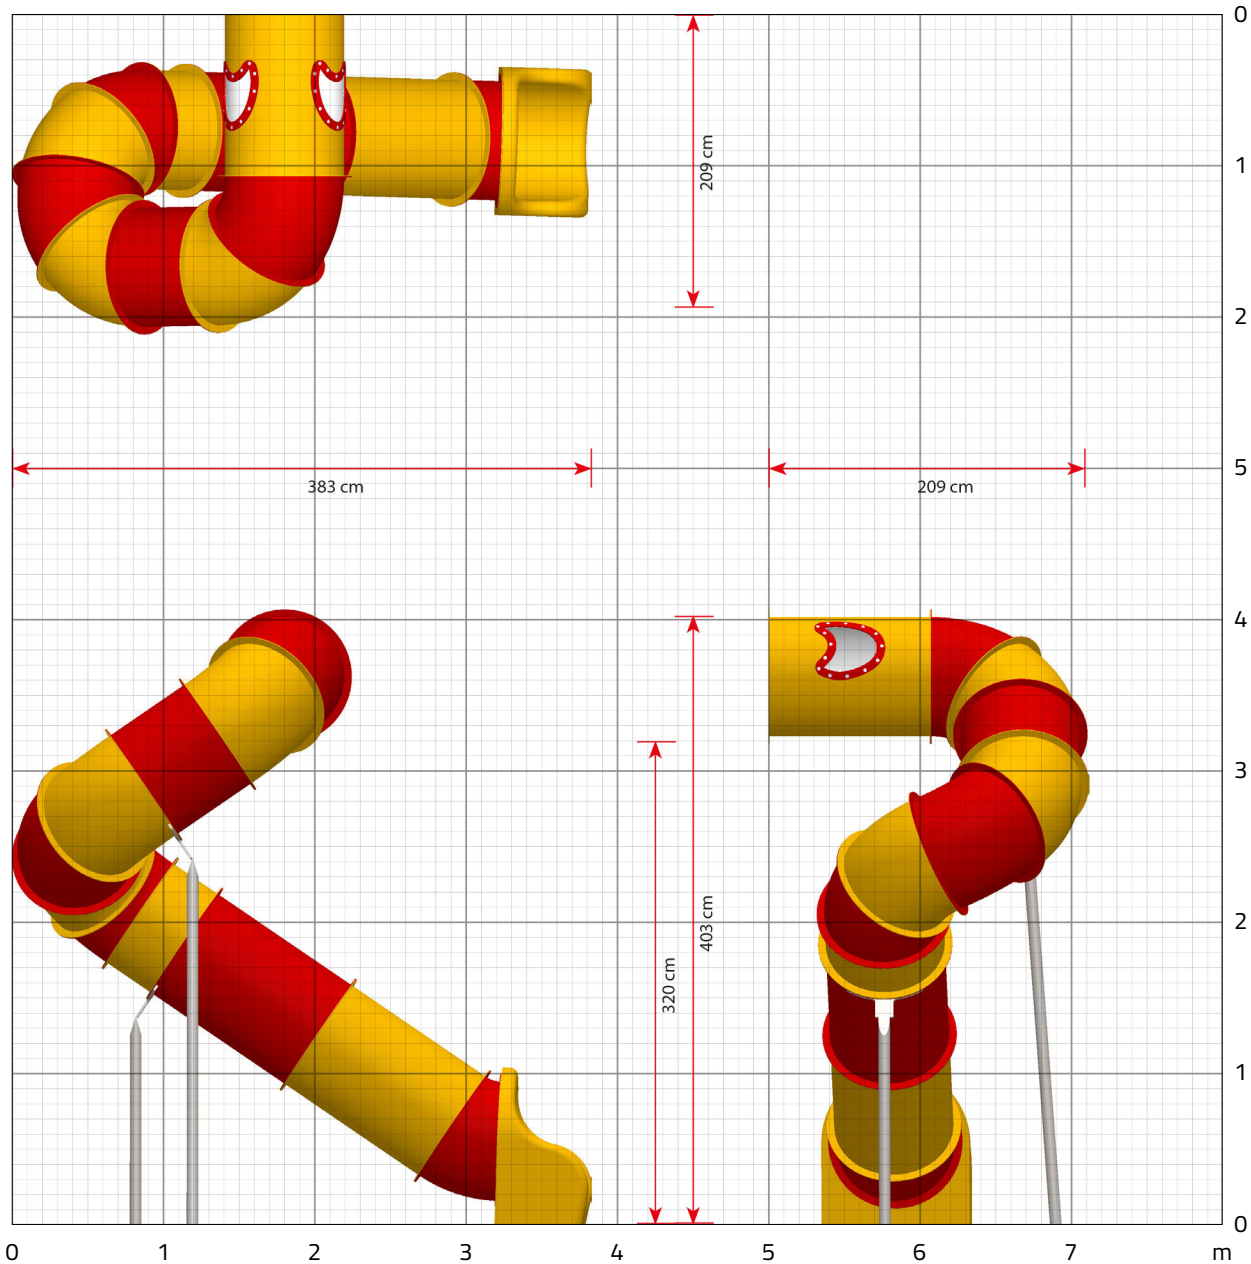

Our tube slides come in a wide range of colours, sizes and shapes. Various details and extra accessories are also available. This model, for example, features a window at the top of the tube slide to let in additional light as the children are positioning themselves. A window – or several – is especially a good idea for tube slides with spirals because, unlike straight tubes, there is little influx of light from the bottom.

Sales / marketing / product development:
Nordkajen 21, DK-6000 Kolding

TB6702 Tube slide

Scale 1:50
(when printed at 100%)

Made in Denmark

[Read more](#)

Developed with children

[Read more](#)

Low-maintenance