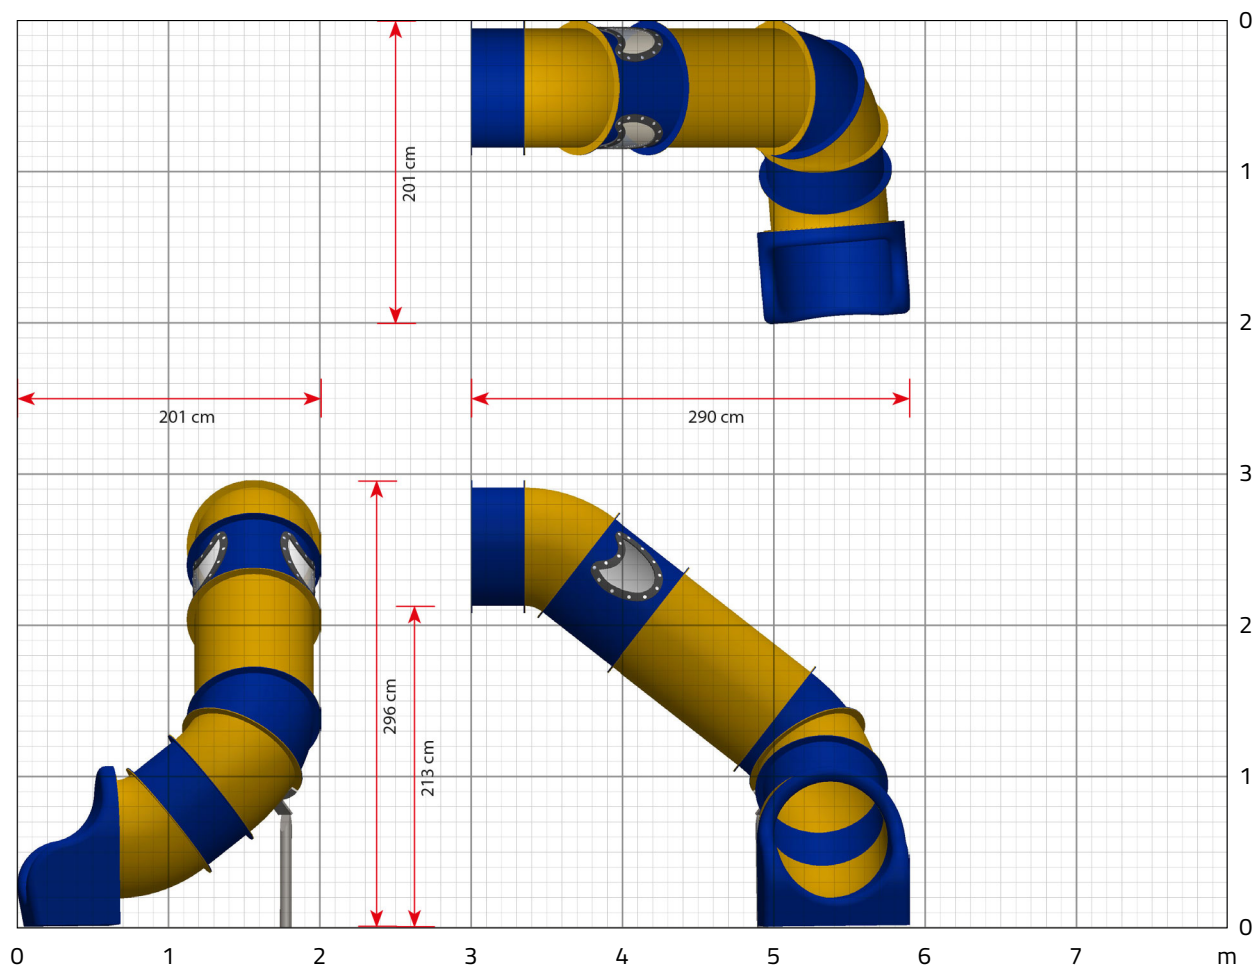

TB6704

Tube slide

Scale 1:50
(when printed at 100%)

Made in Denmark

[Read more](#)

Developed with children

[Read more](#)

Low-maintenance

[Read more](#)

Fully certified

[Read more](#)

Phone: +45 7482 6565
info@ledonplay.com, www.ledonplay.com

Production / administration:
Vestergade 25, DK-6510 Gram

Sales / marketing / product development:
Nordkajen 21, DK-6000 Kolding