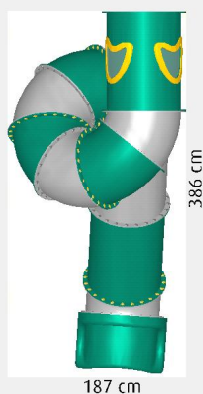

Filename: Hovedkatalog 6 SH 300cm
 Printed: 12/11/2013 at 10:28
 Version: Tunnel Maker v2r12

Startheight: 300 cm
 Dimensions: 187 x 386 cm

FRONT

RIGHT

187 cm

386 cm

TOP

187 cm

AXO

Mounting guide: