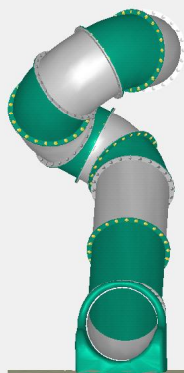

Filename: Hovedkatalog 6 SH 300cm
 Printed: 12/11/2013 at 10:28
 Version: Tunnel Maker v2r12

Startheight: 300 cm
 Dimensions: 187 x 386 cm

FRONT

RIGHT

187 cm

386 cm

TOP

187 cm

AXO

Mounting guide: