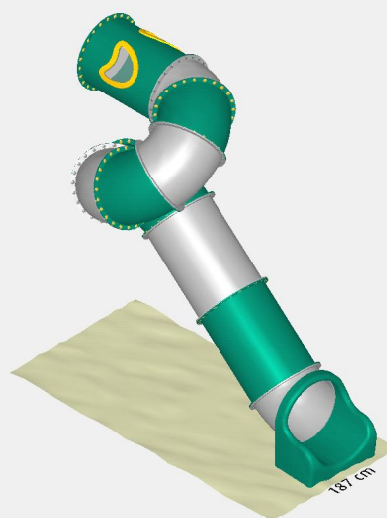

Filename: Hovedkatalog 6 SH 300cm
 Printed: 12/11/2013 at 10:28
 Version: Tunnel Maker v2r12

Startheight: 300 cm
 Dimensions: 187 x 386 cm

FRONT

RIGHT

187 cm

386 cm

TOP

187 cm

AXO

Mounting guide: