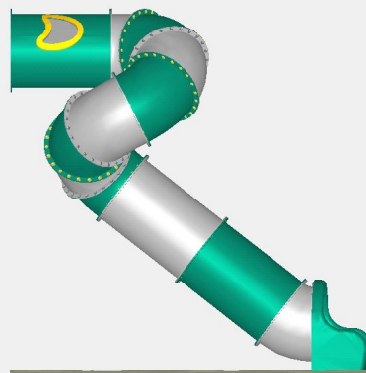

Filename: Hovedkatalog 6 SH 300cm
 Printed: 12/11/2013 at 10:28
 Version: Tunnel Maker v2r12

Startheight: 300 cm
 Dimensions: 187 x 386 cm

FRONT

RIGHT

187 cm

386 cm

TOP

187 cm

AXO

Mounting guide: