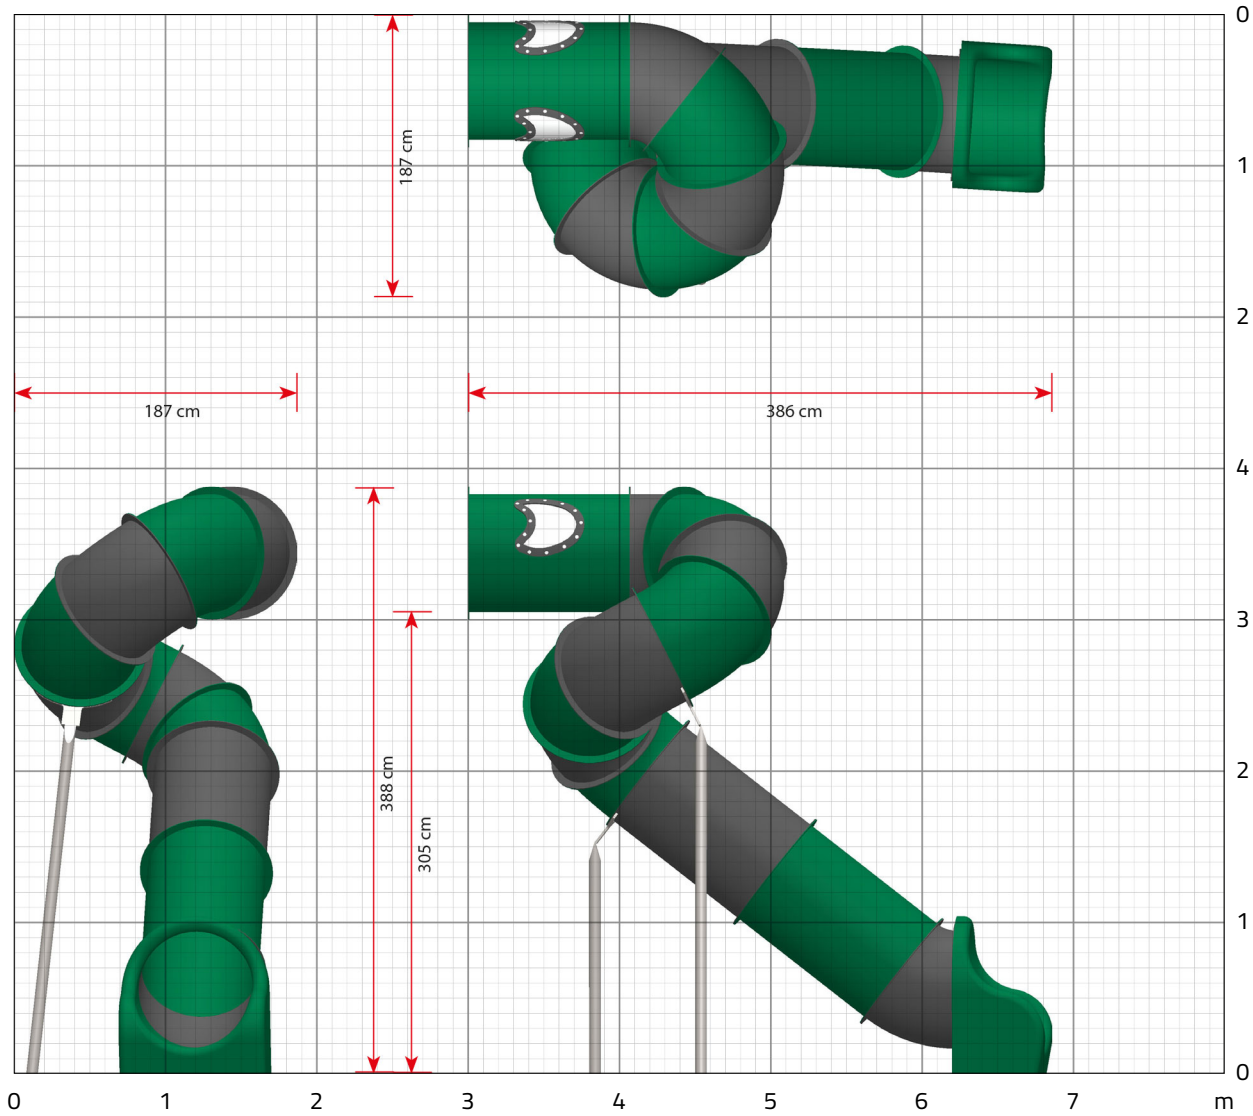

Our tube slides come in a wide range of colours, sizes and shapes. Various details and extra accessories are also available. This model, for example, features a window at the top of the tube slide to let in additional light as the children are positioning themselves. A window – or several – is especially a good idea for tube slides with spirals because, unlike straight tubes, there is little influx of light from the bottom.

Specifications

Article number

TB6705

Recommended ages

From 3 years

Product dimensions (LxWxH)

386 x 187 x 388 cm

Max. fall height

305 cm

Click here to see more about the product on our website:
www.ledonplay.com/product/tb6705

Phone: +45 7482 6565
info@ledonplay.com, www.ledonplay.com

Production / administration:
Vestergade 25, DK-6510 Gram

Sales / marketing / product development:
Nordkajen 21, DK-6000 Kolding

TB6705 Tube slide

Scale 1:50
(when printed at 100%)

Made in Denmark

[Read more](#)

Developed with children

[Read more](#)

Low-maintenance