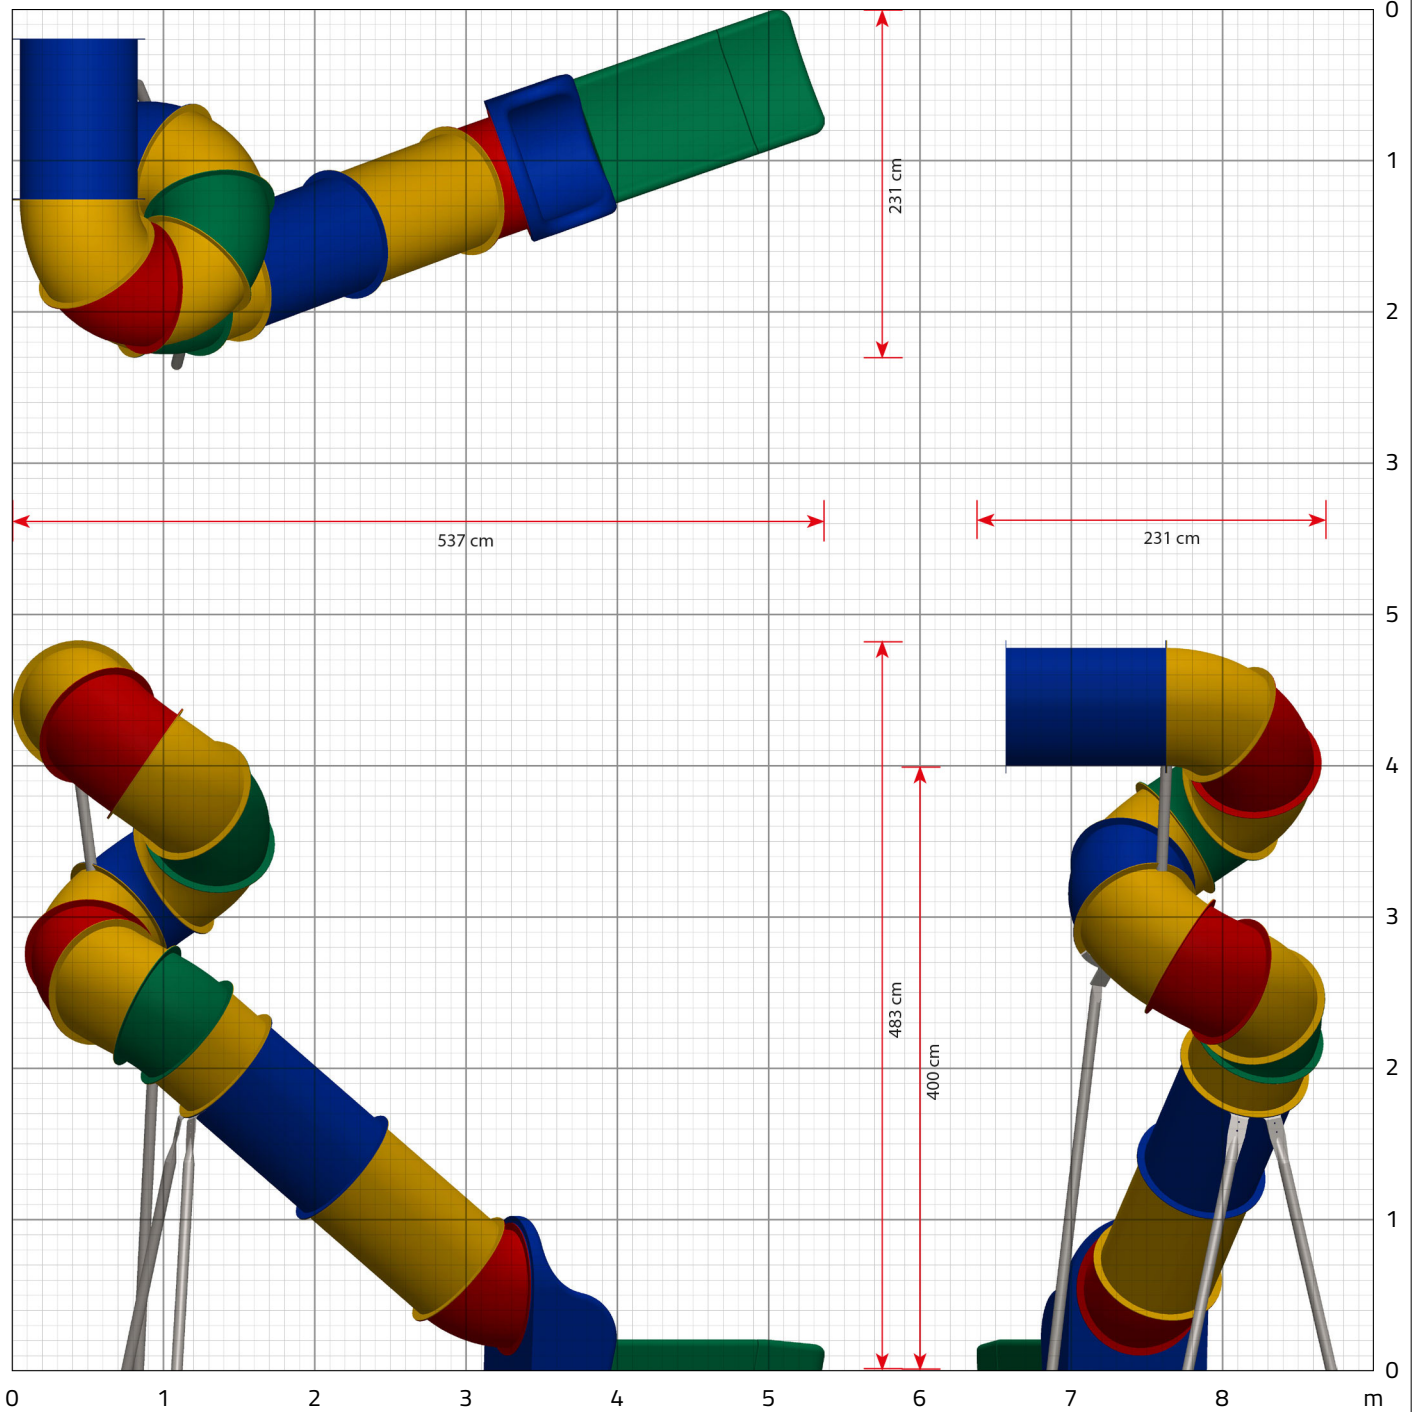

TB6713 Tube slide

Scale 1:50
(when printed at 100%)

Made in Denmark

[Read more](#)

Developed with children

[Read more](#)

Low-maintenance

[Read more](#)

Fully certified

[Read more](#)

Phone: +45 7482 6565
info@ledonplay.com, www.ledonplay.com

Production / administration:
Vestergade 25, DK-6510 Gram

Sales / marketing / product development:
Nordkajen 21, DK-6000 Kolding