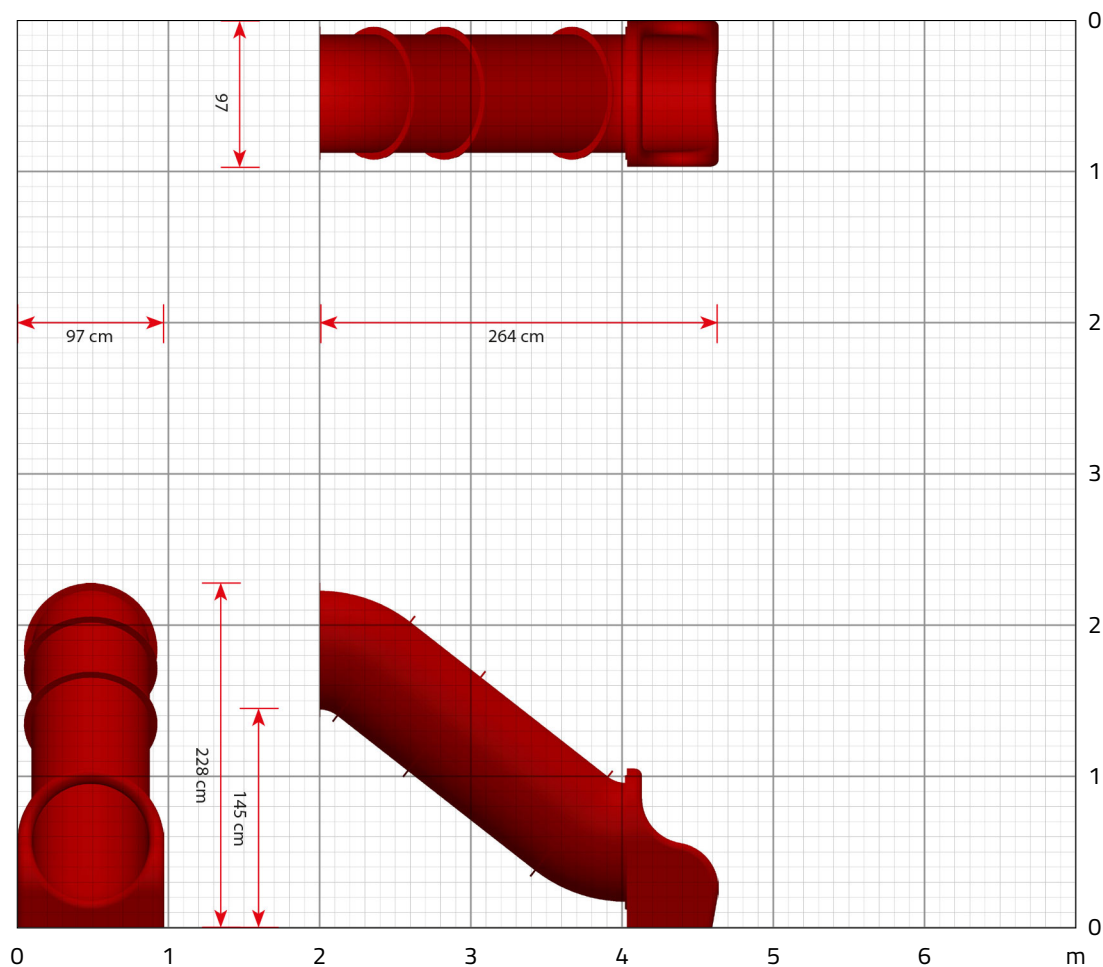

TB6721

Tube slide

Scale 1:50
(when printed at 100%)

Made in Denmark

[Read more](#)

Developed with children

[Read more](#)

Low-maintenance

[Read more](#)

Fully certified

[Read more](#)

Phone: +45 7482 6565
info@ledonplay.com, www.ledonplay.com

Production / administration:
Vestergade 25, DK-6510 Gram

Sales / marketing / product development:
Nordkajen 21, DK-6000 Kolding