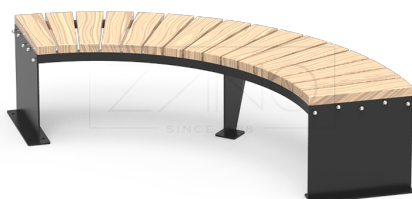

Ławka Domino 90 02.440.1

VISUALIZATION

DIMENSION

SPECIFICATION

DIMENSIONS

- height: 45cm
- width: 45cm
- arc length: 180cm
- angle: 90°

WEIGHT

- 56 kg

MATERIALS

- steel plate
- angle bar

COLOURING

- epoxy and polyurethane paint available in optional RAL colours
- satin stainless steel

NOTES