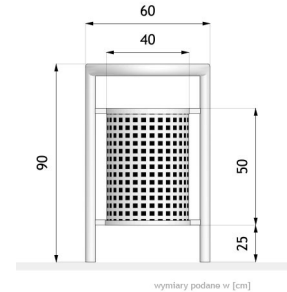

Kosz Tondo 03.035

VISUALIZATION

DIMENSION

SPECIFICATION

DIMENSION

height above the ground	90cm
total height	140cm
width	60cm
thickness	35cm

CAPACITY

- 30L

WEIGHT

- 30kg

MATERIALS

- steel moldings
- perforated sheet metal litter bin

COLOURS

- available in all RAL palette standard colours

NOTES