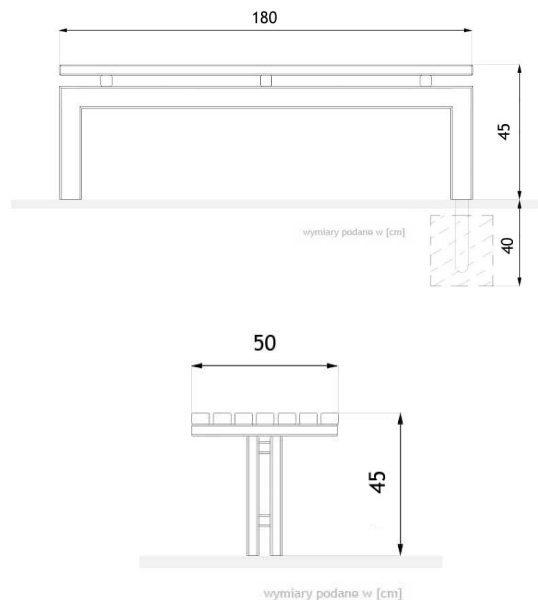

Ławka Bus bench 02.420

VISUALIZATION

DIMENSION

SPECIFICATION

DIMENSION

- length 180cm
- height 45cm
- width 50cm

WEIGHT

- 45kg