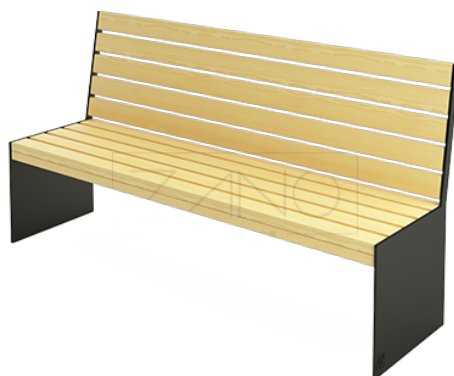

Ławka Simple 02.024

VISUALIZATION

DIMENSION

SPECIFICATION

DIMENSION

- length 182cm
- height 95cm
- width 57cm

WEIGHT

- 70kg

MATERIALS

- steel or stainless steel
- pine or spruce boards

COLOURS

- available in all RAL palette standard colours

NOTES