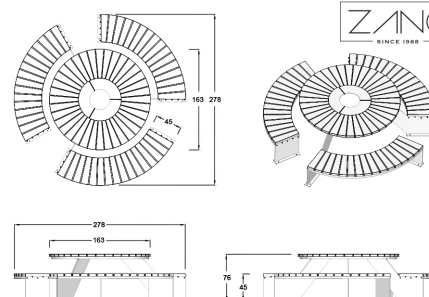

Stół Piknikowy Domino

13.440

VISUALIZATION

DIMENSION

SPECIFICATION

DIMENSIONS

- table radius 163cm
- full radius 278cm
- seating width 45cm
- table height 76cm
- seating height 45cm

WEIGHT

- 245kg

MATERIALS

- steel moldings
- wood

COLOURS

- Available in all RAL palette standard colours

NOTES