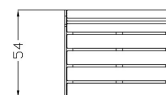

Simple chair 02.624

VISUALIZATION

DIMENSION

SPECIFICATION

DIMENSION

- depth: 54 cm
- height: 75 cm
- seat height: 45 cm
- width: 67cm

WEIGHT

- 55 kg