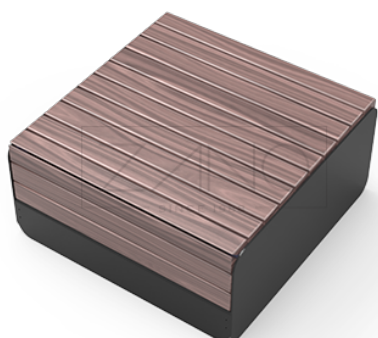

VISUALIZATION

DIMENSION

SPECIFICATION

DIMENSION

- length 90cm
- height 43,5cm
- width 90cm

WEIGHT

- 70kg

MATERIALS

- stainless steel or carbon steel
- wood

COLOURS

- Available in all RAL palette standard colours

NOTES