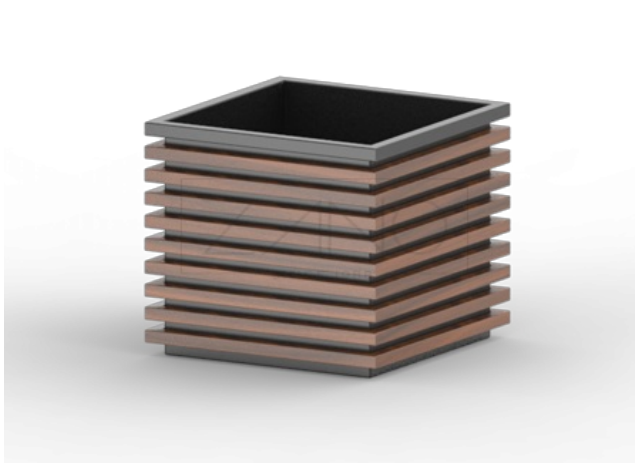

Z A N O

Block Planter 06.042.L

VISUALIZATION

DIMENSION

SPECIFICATION

MATERIALS

- stainless steel with satin polished finish
- stainless steel or black steel
- wood

WEIGHT

- 62 kg

DIMENSIONS

- width: 77cm
- depth: 77cm
- height: 69cm

NOTES