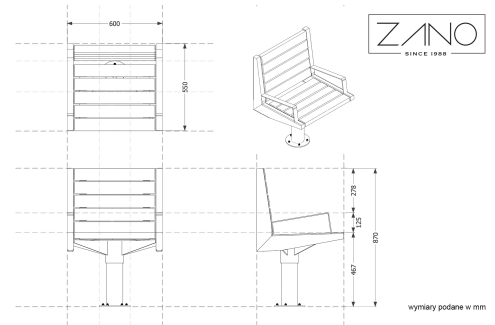

Amicus rotary chair 02.633

VISUALIZATION

DIMENSION

SPECIFICATION

DIMENSIONS

- height: 87 cm
- width: 60 cm

WEIGHT

- 43 kg