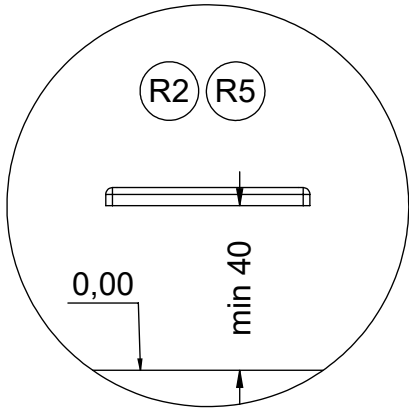

[cm]

2,5h

vinci
play

127411
1271551 (K3/K1)
x5

052103
x5

5x	12e066
5x	E62
5x	12e117 (K3/K1)
1x	V001

K3

K1

x5

[cm]

vinci
play

5x 12e066

5x E62

[cm]

vinci
play

x5

V001

Part No:
000000-
00000

000000-00000

[cm]

vinci
play