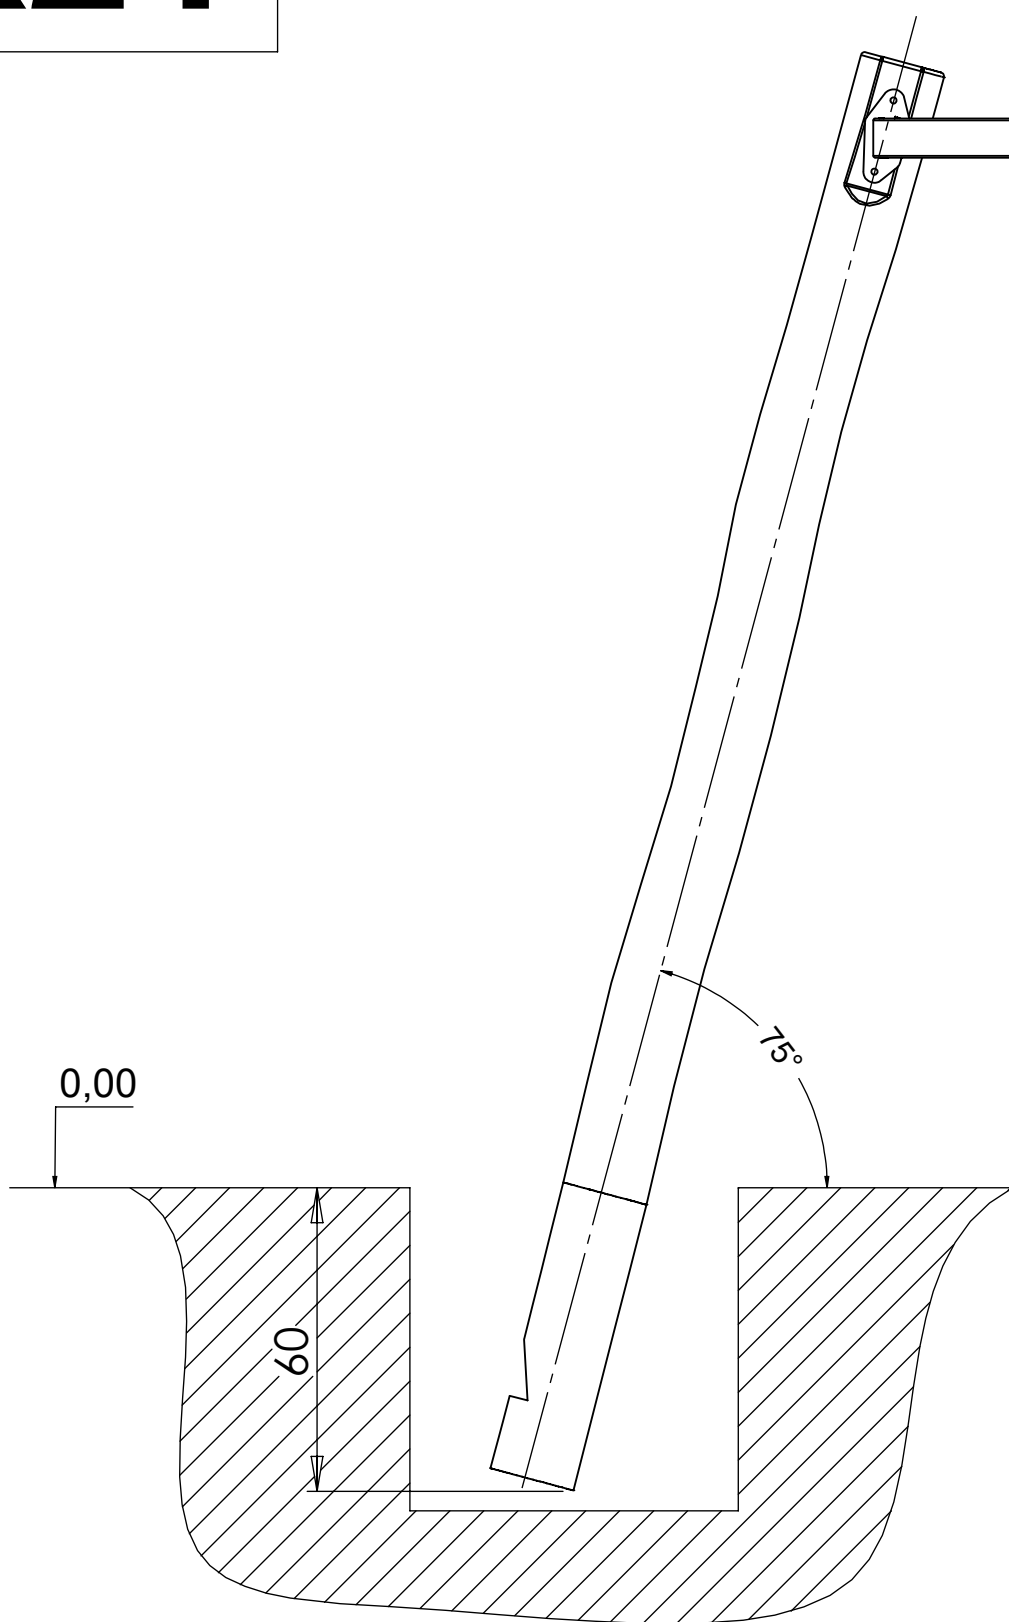

K21

[cm]

vinci
play