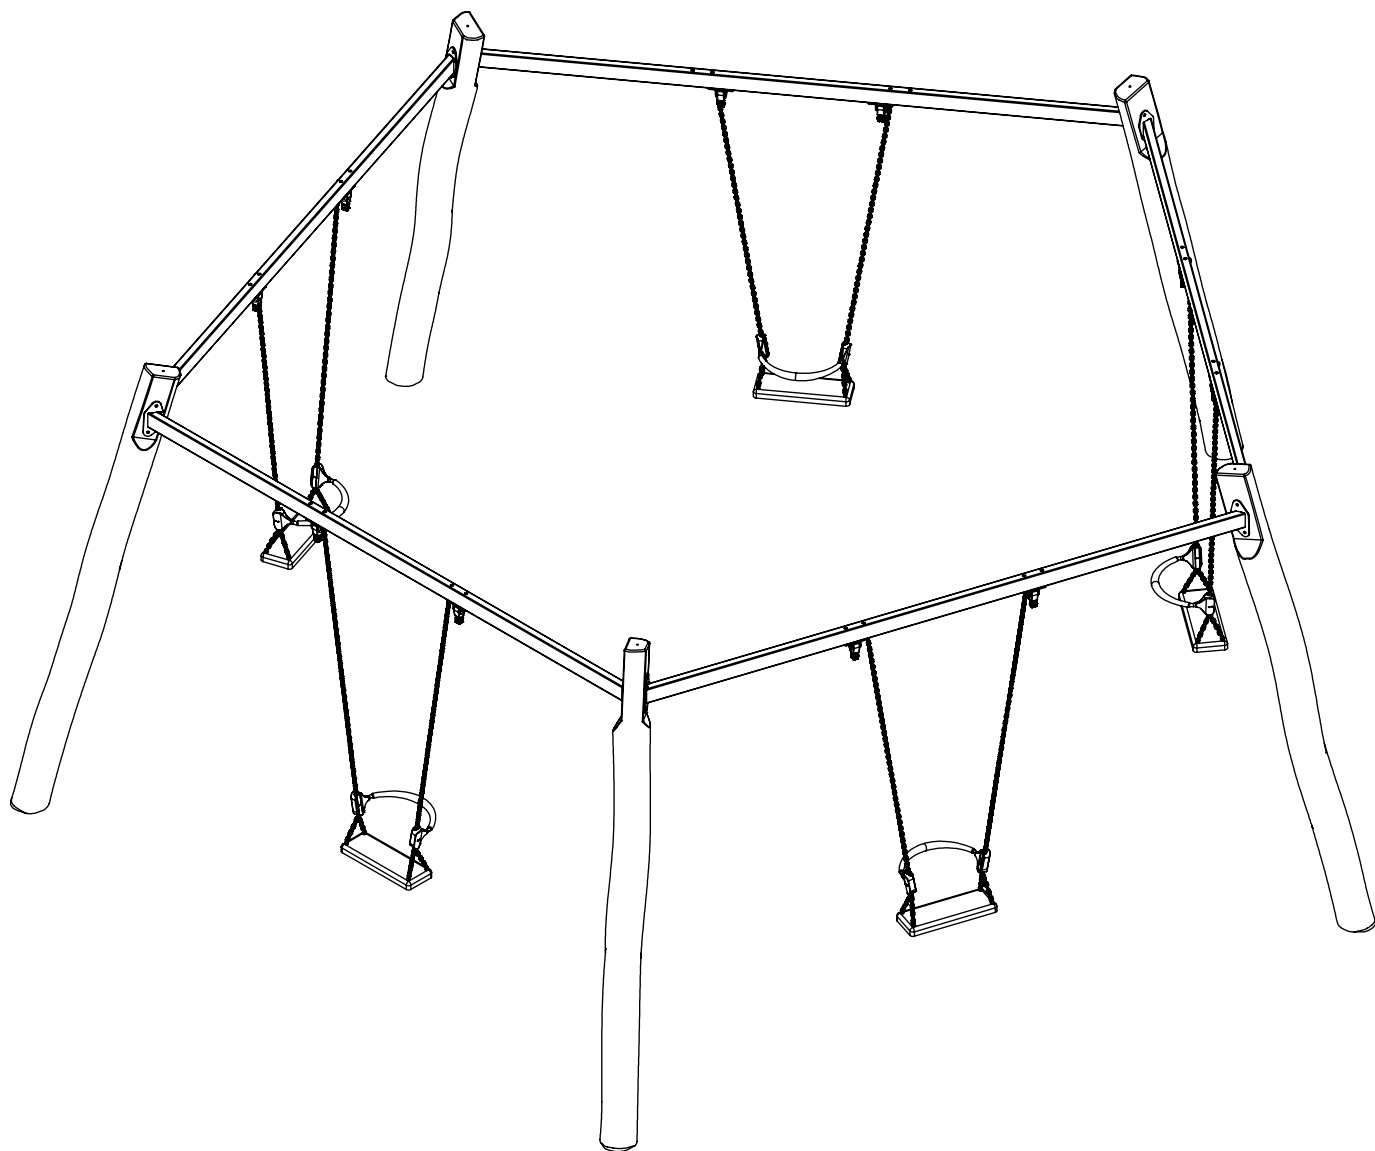

RB0515

v013
03.04.2025
D. P.
[cm]

vinci
play