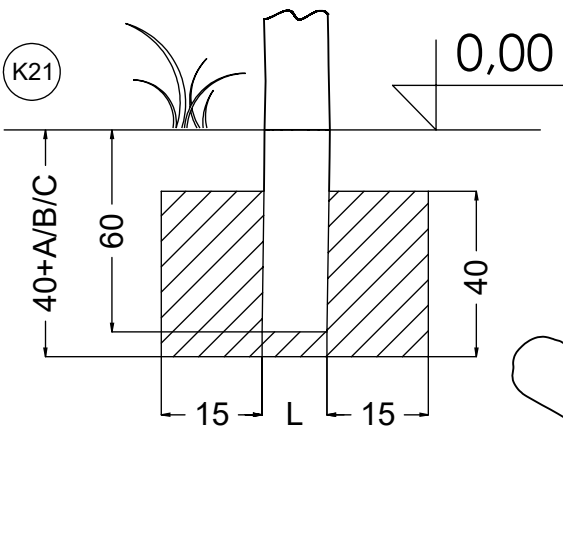

[cm]

vinci
play

K21

48h

K1

48h

20x M10x120 (K3)

NOT INCLUDED

>0,06m³

K3

x5

>0,09m³

K1

x5

>0,06m³

vinci play

V001

Part No:
000000-
00000

000000-00000

[cm]

vinci
play