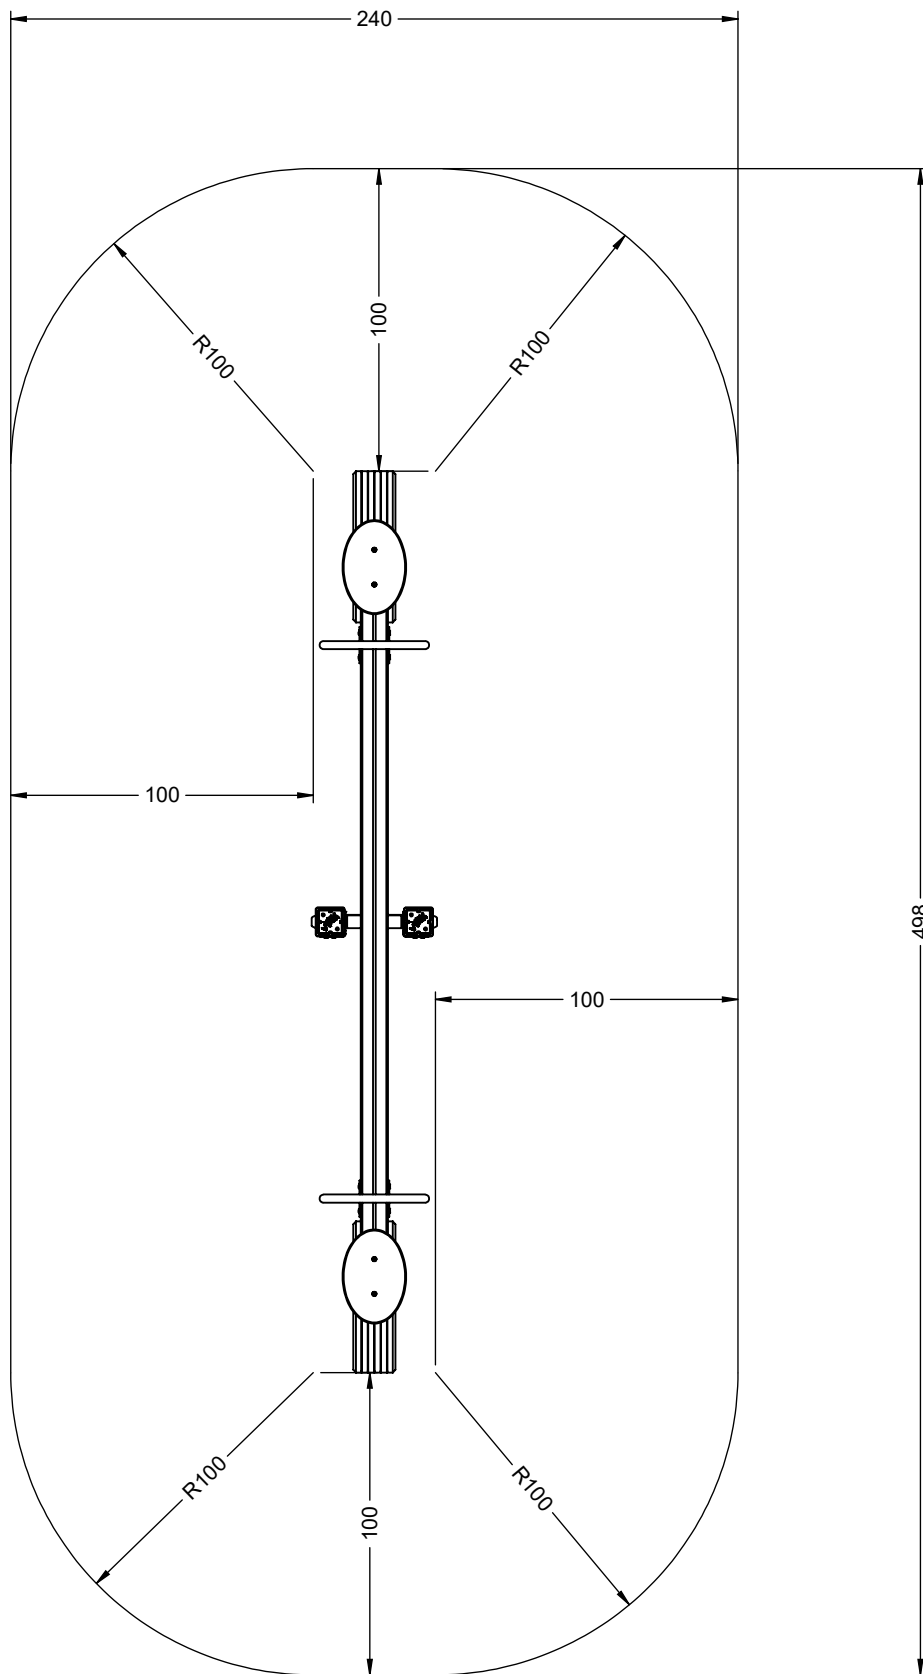

[cm]

vinci
play