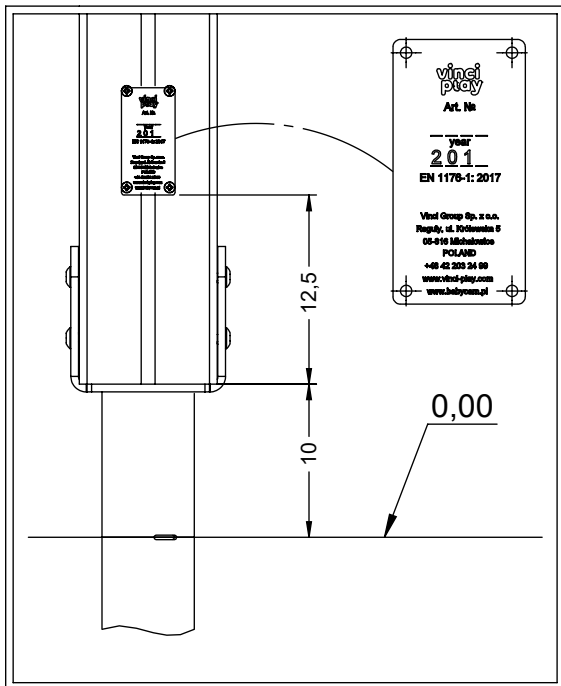

2x 8x100i

2x 8x16ne

[cm]

vinci
play

4x 8x16ne

4x 8x100i

V001

[cm]