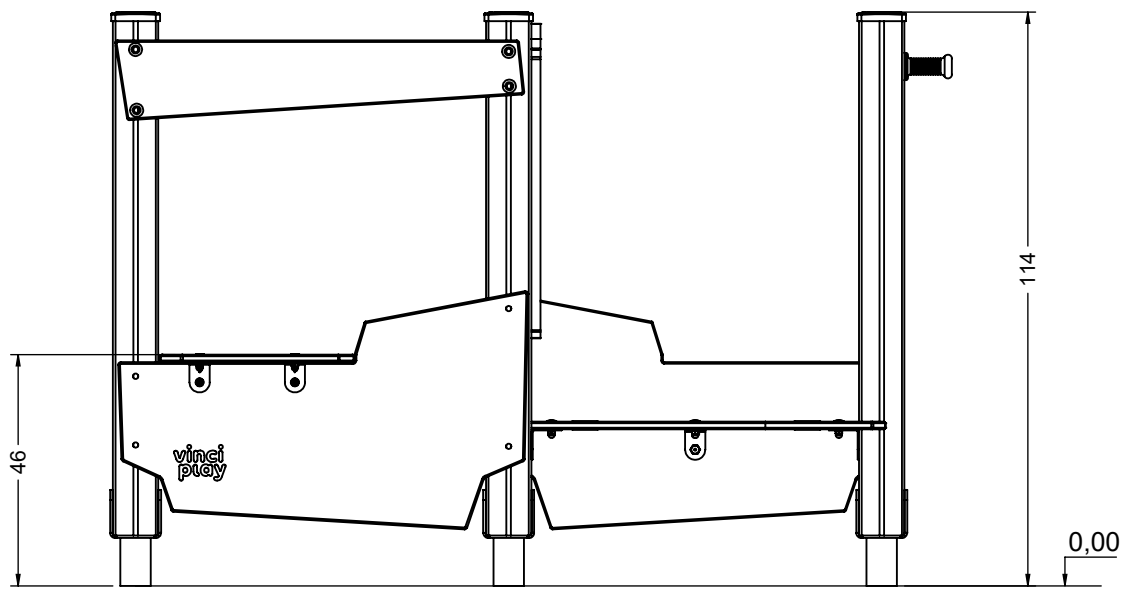

[cm]

vinci
play