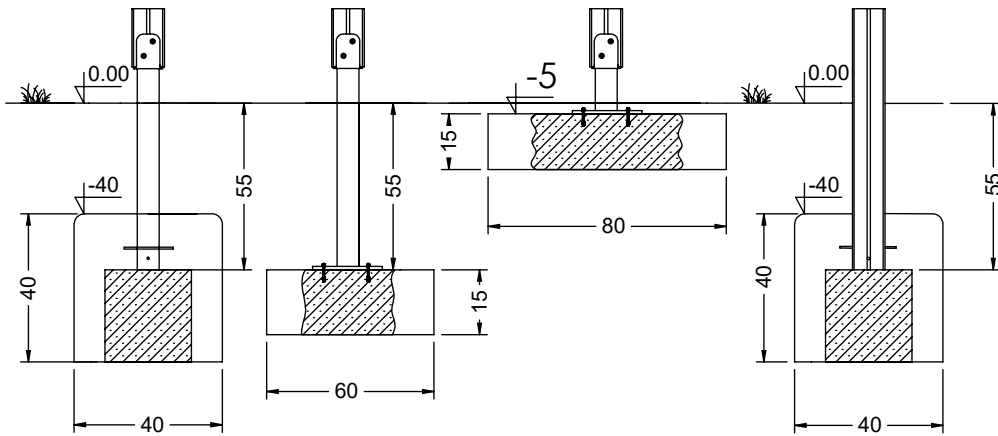

K1-(W)

K2

K3

K1-(R)