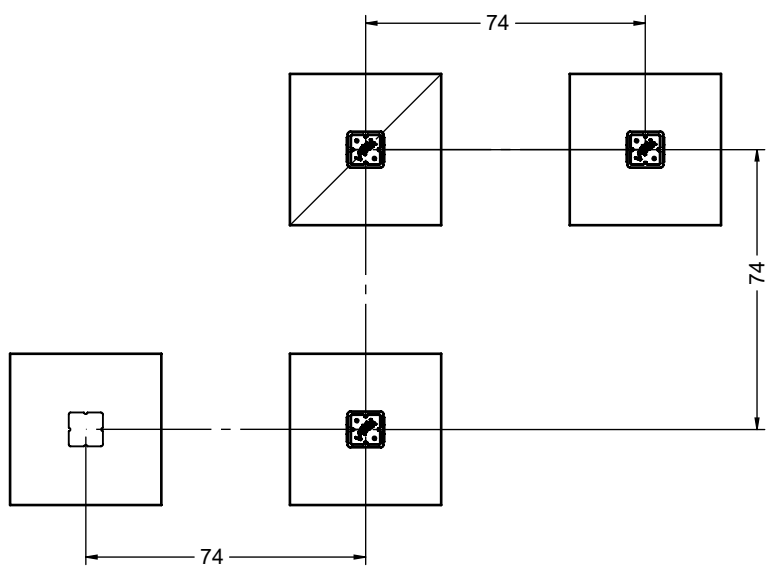

16x M10x120 (K2)
16x M10x120 (K3)

NOT INCLUDED

[cm]

x2
 2h
 <60 HIC

 48h

K1 x4 >0.06m³
 K2 x4 >0.05m³
 K3 x4 >0.10m³

vinci play

WOOD - (W)