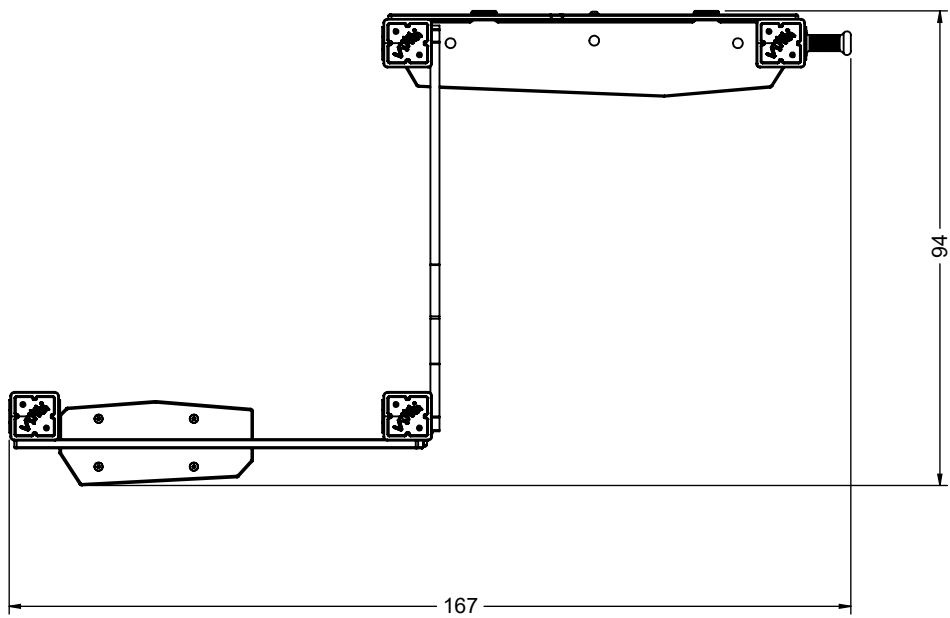

[cm]

vinci
play