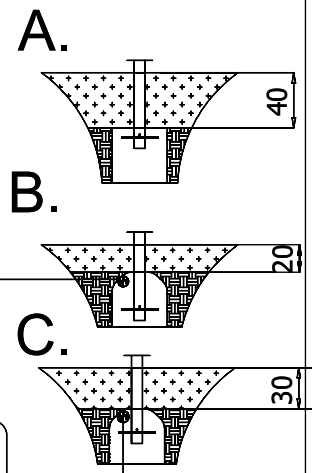

WD/RC 1427

v014
27.11.2023
M.L.
[cm]

vinci
play

[cm]

vinci
play

[cm]

vinci
play

[cm]

vinci
play

K1-(W)

K2

K3

K1-(R)

K1

K2

K3

16x M10x120 (K2)
16x M10x120 (K3)

NOT INCLUDED

[cm]

x2
 2h
 <60 HIC

 48h

K1 x4 >0.06m³
 K2 x4 >0.05m³
 K3 x4 >0.10m³

vinci play

WOOD - (W)

93

4,5

h

WOOD - (W)

RECYCLED - (R)

Part No:

000000-00000

000000-00000