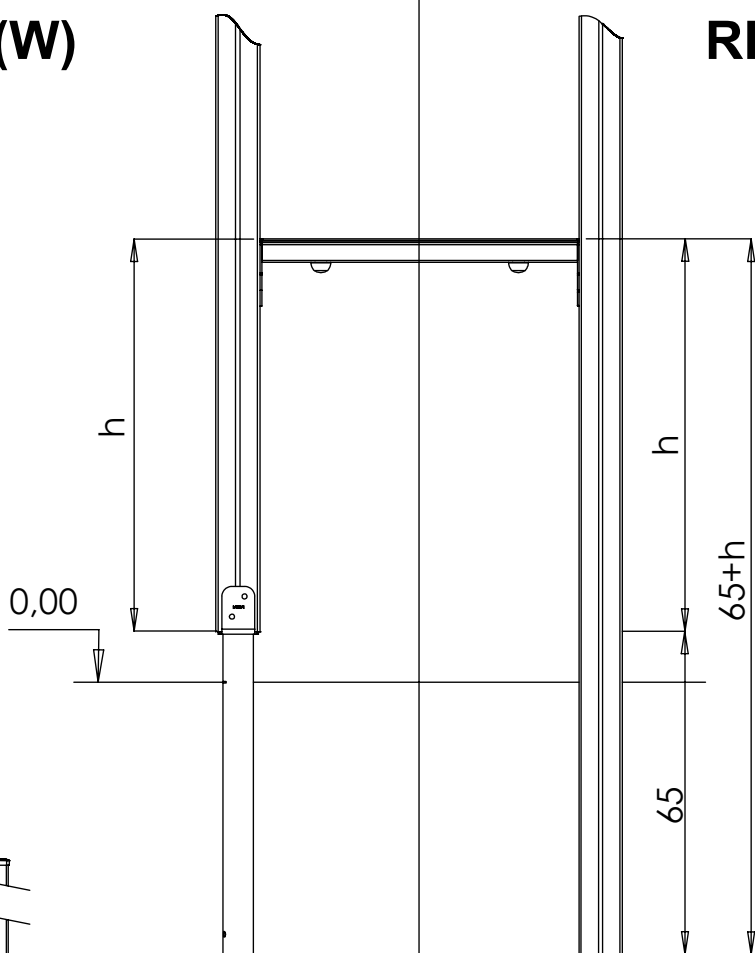

WOOD - (W)

RECYCLED - (R)

[cm]

vinci play