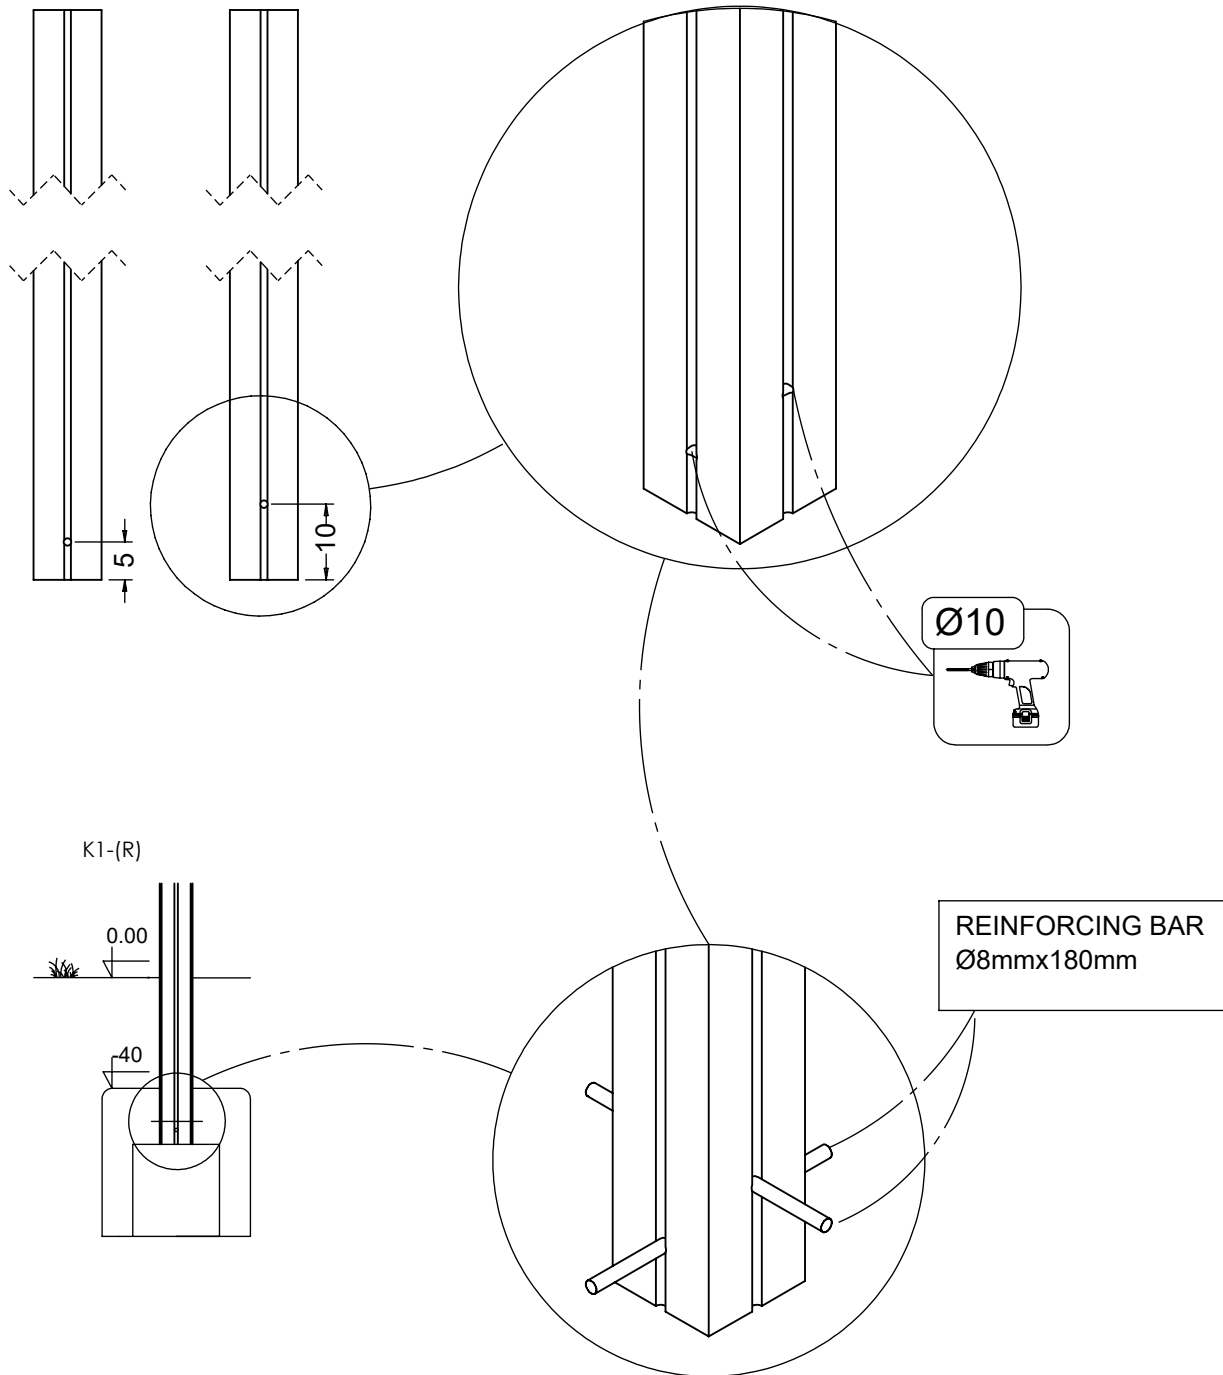

RECYCLED!

[cm]

vinci
play