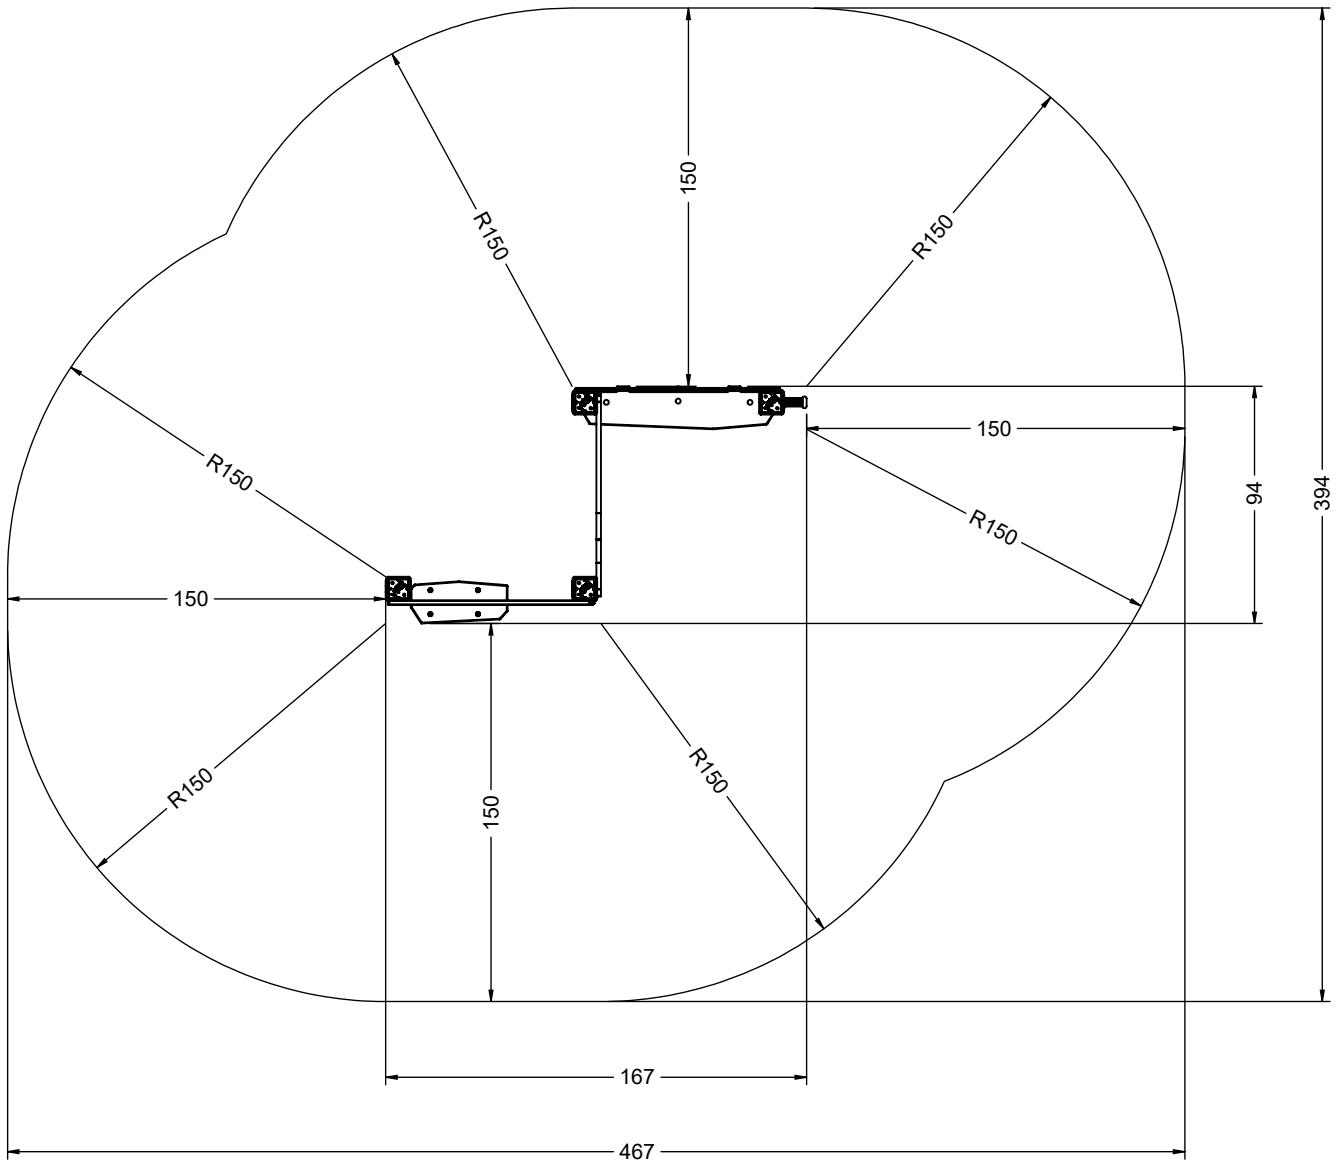

[cm]

vinci
play