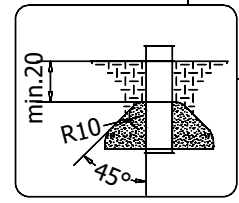

16x M10x120 (K2)
16x M10x120 (K3)

NOT INCLUDED

[cm]

x2
 2h
 <60 HIC

 48h

K1 x4 >0.06m³
 K2 x4 >0.05m³
 K3 x4 >0.10m³

vinci play

WOOD - (W)