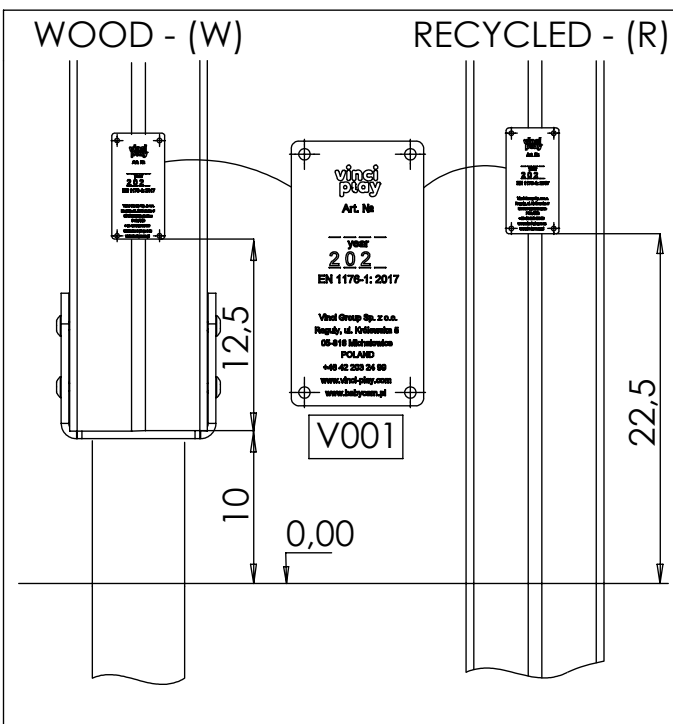

93

4,5

h

WOOD - (W)

RECYCLED - (R)

Part No:

000000-00000

000000-00000