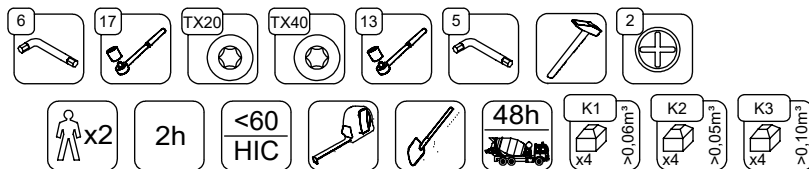

WD/RC 1427

v014
27.11.2023
M.L.
[cm]

vinci
play