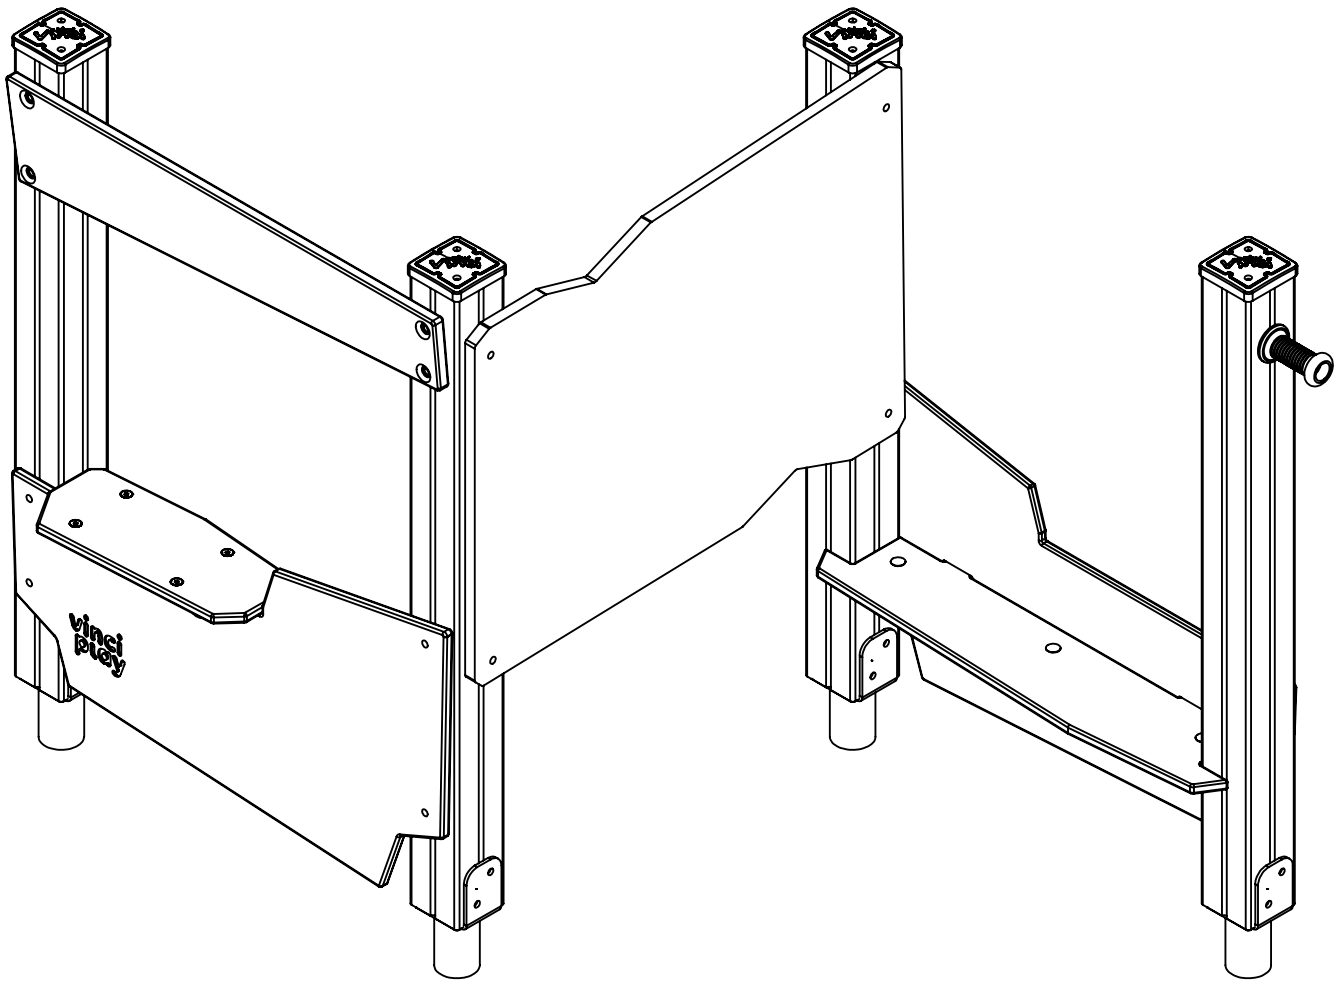

WD/RC 1427

v014
27.11.2023
M.L.
[cm]

vinci
play