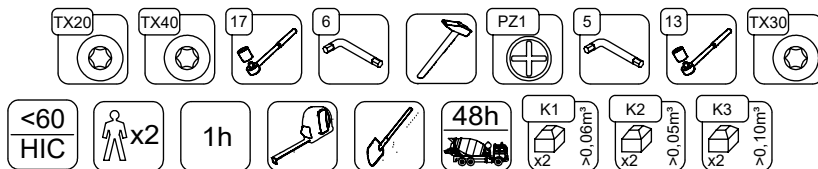

WD/RC 1456

v016
03.01.2024
M.L.
[cm]

vinci
play