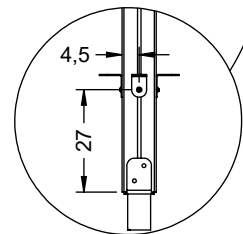

4x 8x50 sxi

HDPE
WD47

3x 8x50 sxi

(W) - K1, K2,K3
(R) - K2, K3

(R)-K1

[cm]

vinci
play

HDPE
WD48

WD1

Part No:
00000-
00000

000000-00000

[cm]

vinci
play