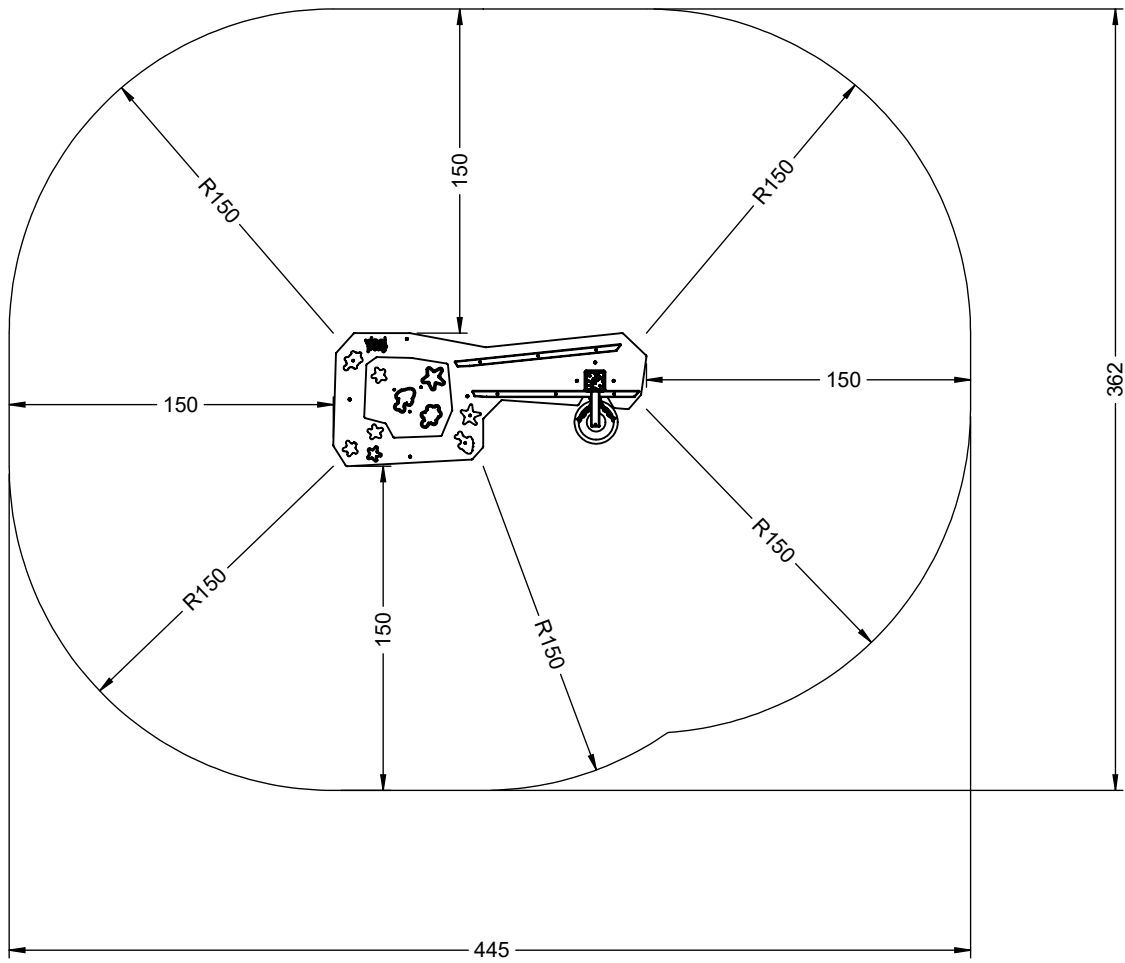

WD/RC 1456

v016
03.01.2024
M.L.
[cm]

vinci
play

0,00

[cm]

vinci
play

[cm]

vinci
play

K2

K3

4x M10x120 (K2)	3x M8x120 (K2)
4x M10x120 (K3)	3x M8x120 (K3)
	
	
NOT INCLUDED	NOT INCLUDED
	

[cm]

1h

48h

vinci play

WOOD - (W)

4x 8x50 sxi

HDPE
WD47

3x 8x50 sxi

(W) - K1, K2,K3
(R) - K2, K3

(R)-K1

[cm]

vinci
play

HDPE
WD48

WD1

Part No:
00000-
00000

000000-00000

[cm]

vinci
play