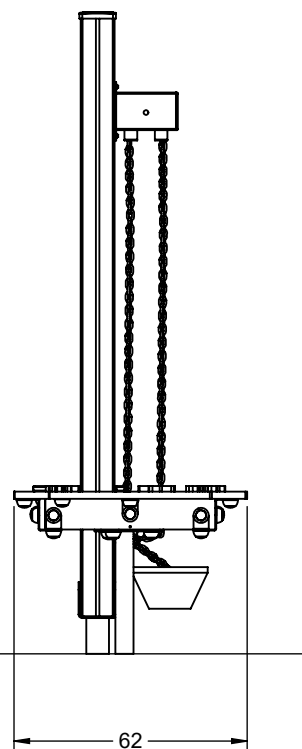

WD/RC 1456

v016
03.01.2024
M.L.
[cm]

vinci
play

0,00

[cm]

vinci
play

[cm]

vinci
play

K2

K3

4x M10x120 (K2)	3x M8x120 (K2)
4x M10x120 (K3)	3x M8x120 (K3)
	
	
NOT INCLUDED	NOT INCLUDED
	

[cm]

1h

48h

vinci play

WOOD - (W)

4x 8x50 sxi

HDPE
WD47

3x 8x50 sxi

(W) - K1, K2,K3
(R) - K2, K3

(R)-K1

[cm]

vinci
play

HDPE
WD48

WD1

Part No:
00000-
00000

000000-00000

[cm]

vinci
play