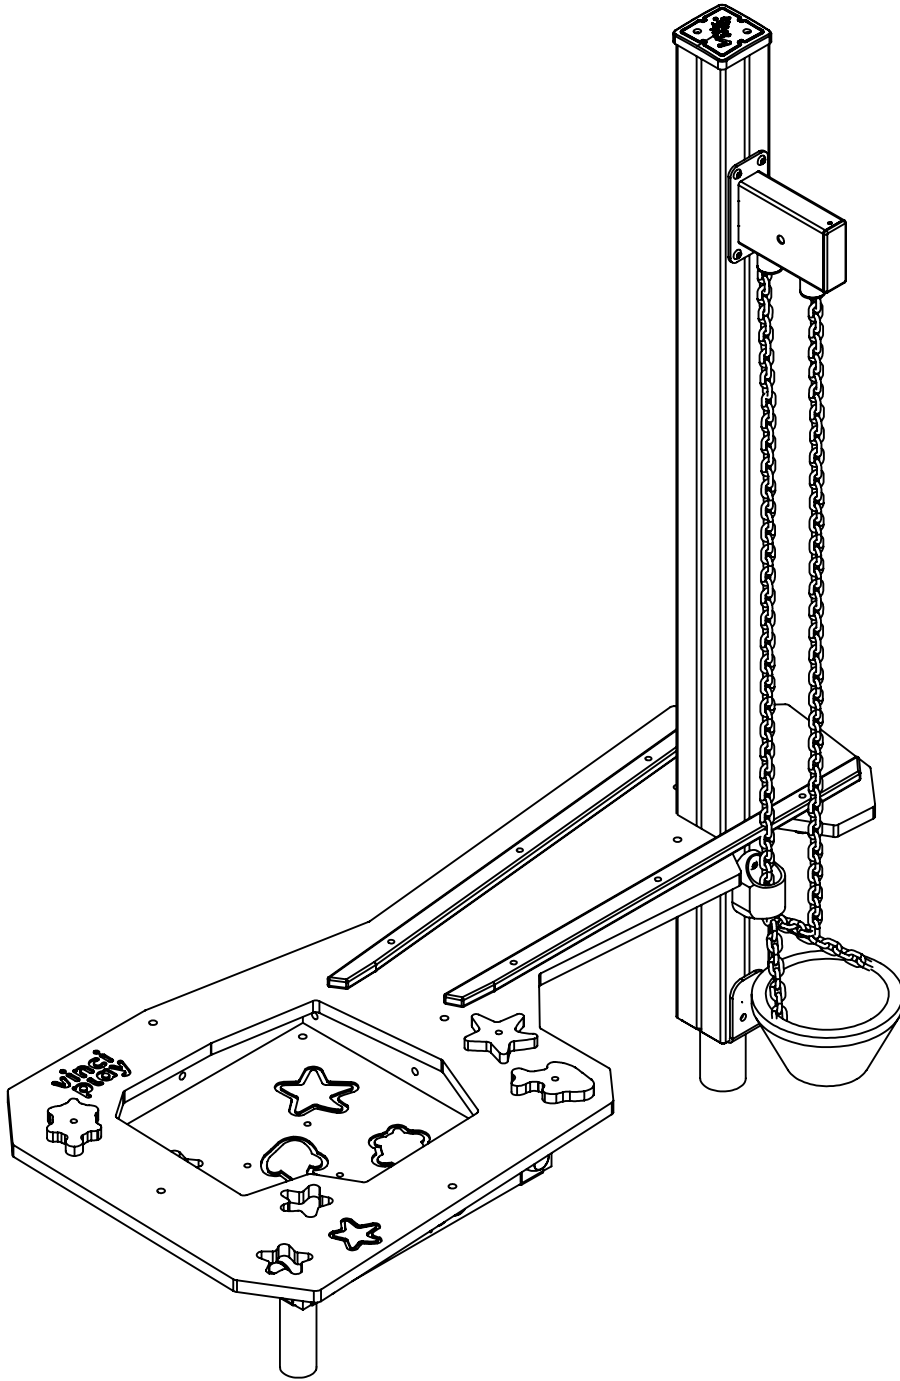

WD/RC 1456

v016
03.01.2024
M.L.
[cm]

vinci
play