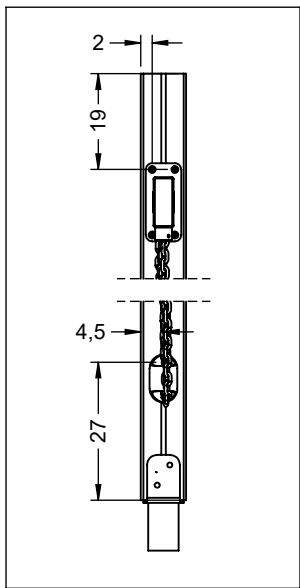

HDPE
WD49
RECYCLED
WD49Q