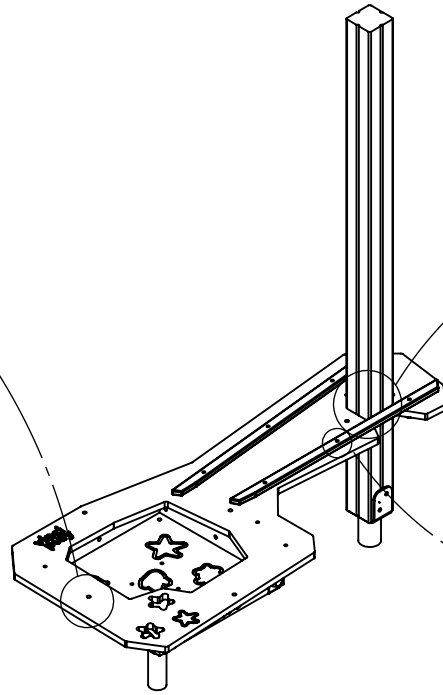

HDPE
WD48

HDPE
WD48

HDPE
WD48

HDPE
WD49
RECYCLED
WD49Q

4x 8x50 sxi

(R)-K1

(W) - K1, K2, K3
(R) - K2, K3

[cm]

vinci
play