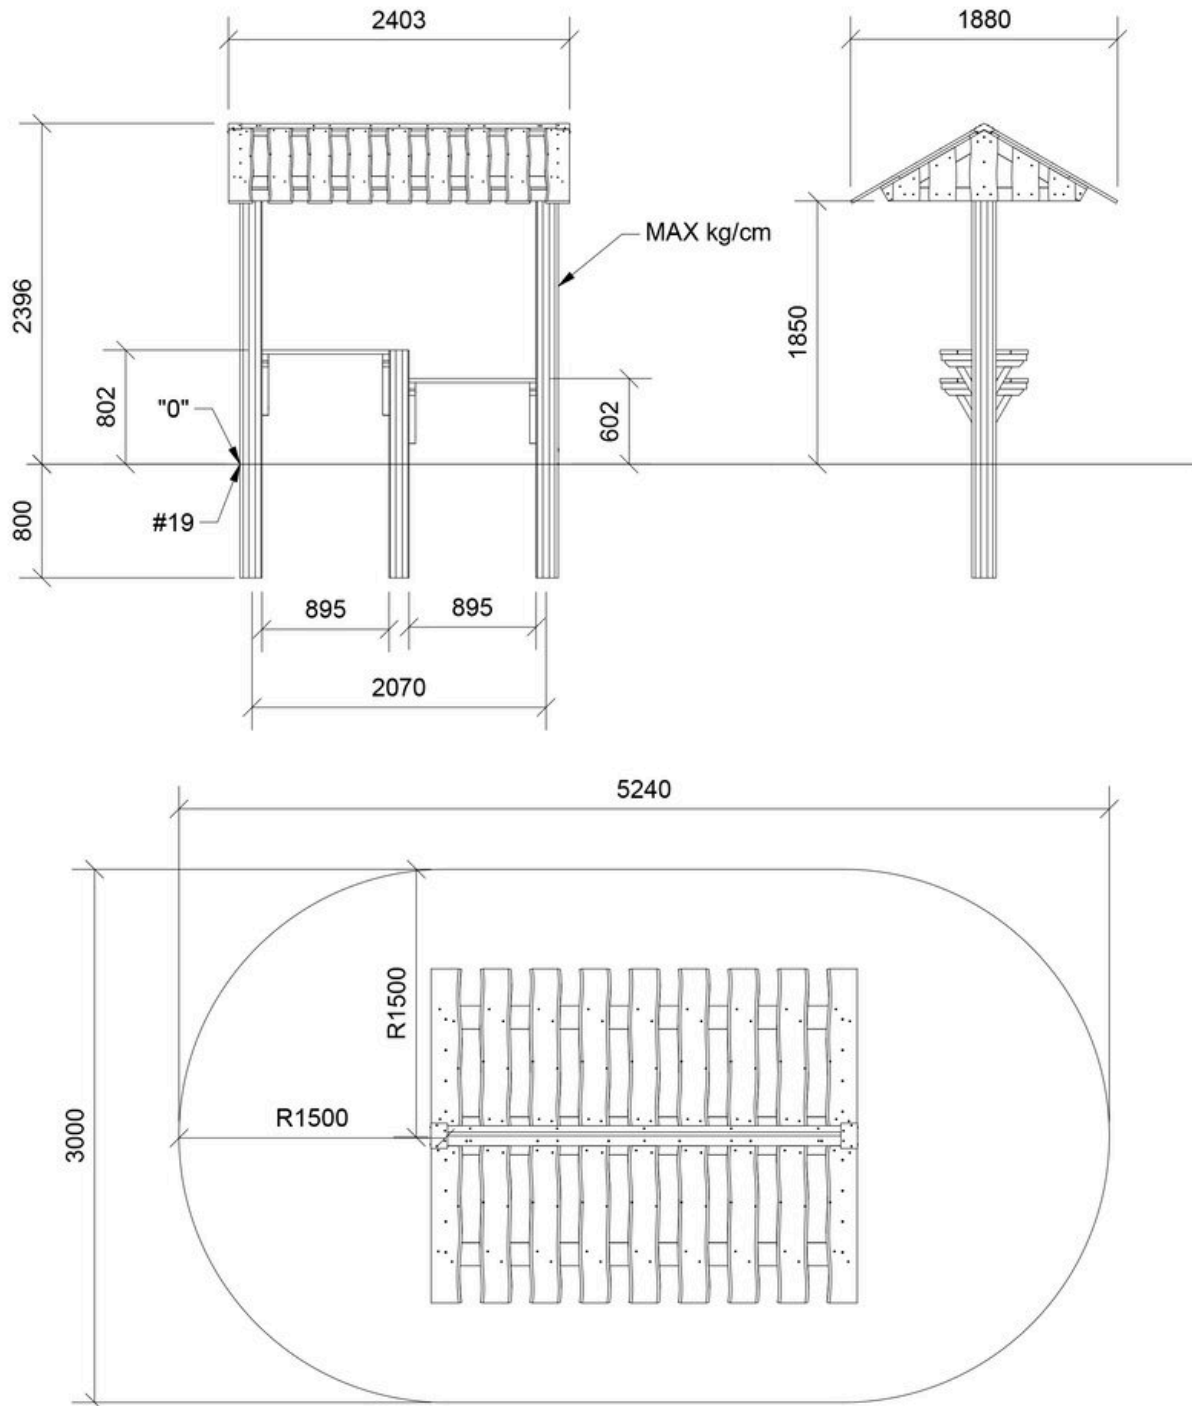

Age	2+
Number of users	6
Color	Uncolored
Primary materials	Robinia, Heartwood pine
Anchoring	Robinia in ground
Fall height	0,6 m
Dimensions (LxWxH)	2,4 x 1,9 x 2,4 m
Impact area	27 m ²
Minimum area	5,2 x 3 x 2,3 m

Variation	Color	Installation
LE20096	Chestnut	Robinia in ground

Warranty ([Terms and conditions](#))

Robinia	15 years
Heartwood pine	10 years

Assembly time
5 hours

Anchoring
Robinia in ground

Largest part
Ø17 x 300 cm

Number of installers
2

Concrete

Heaviest part
128 kg