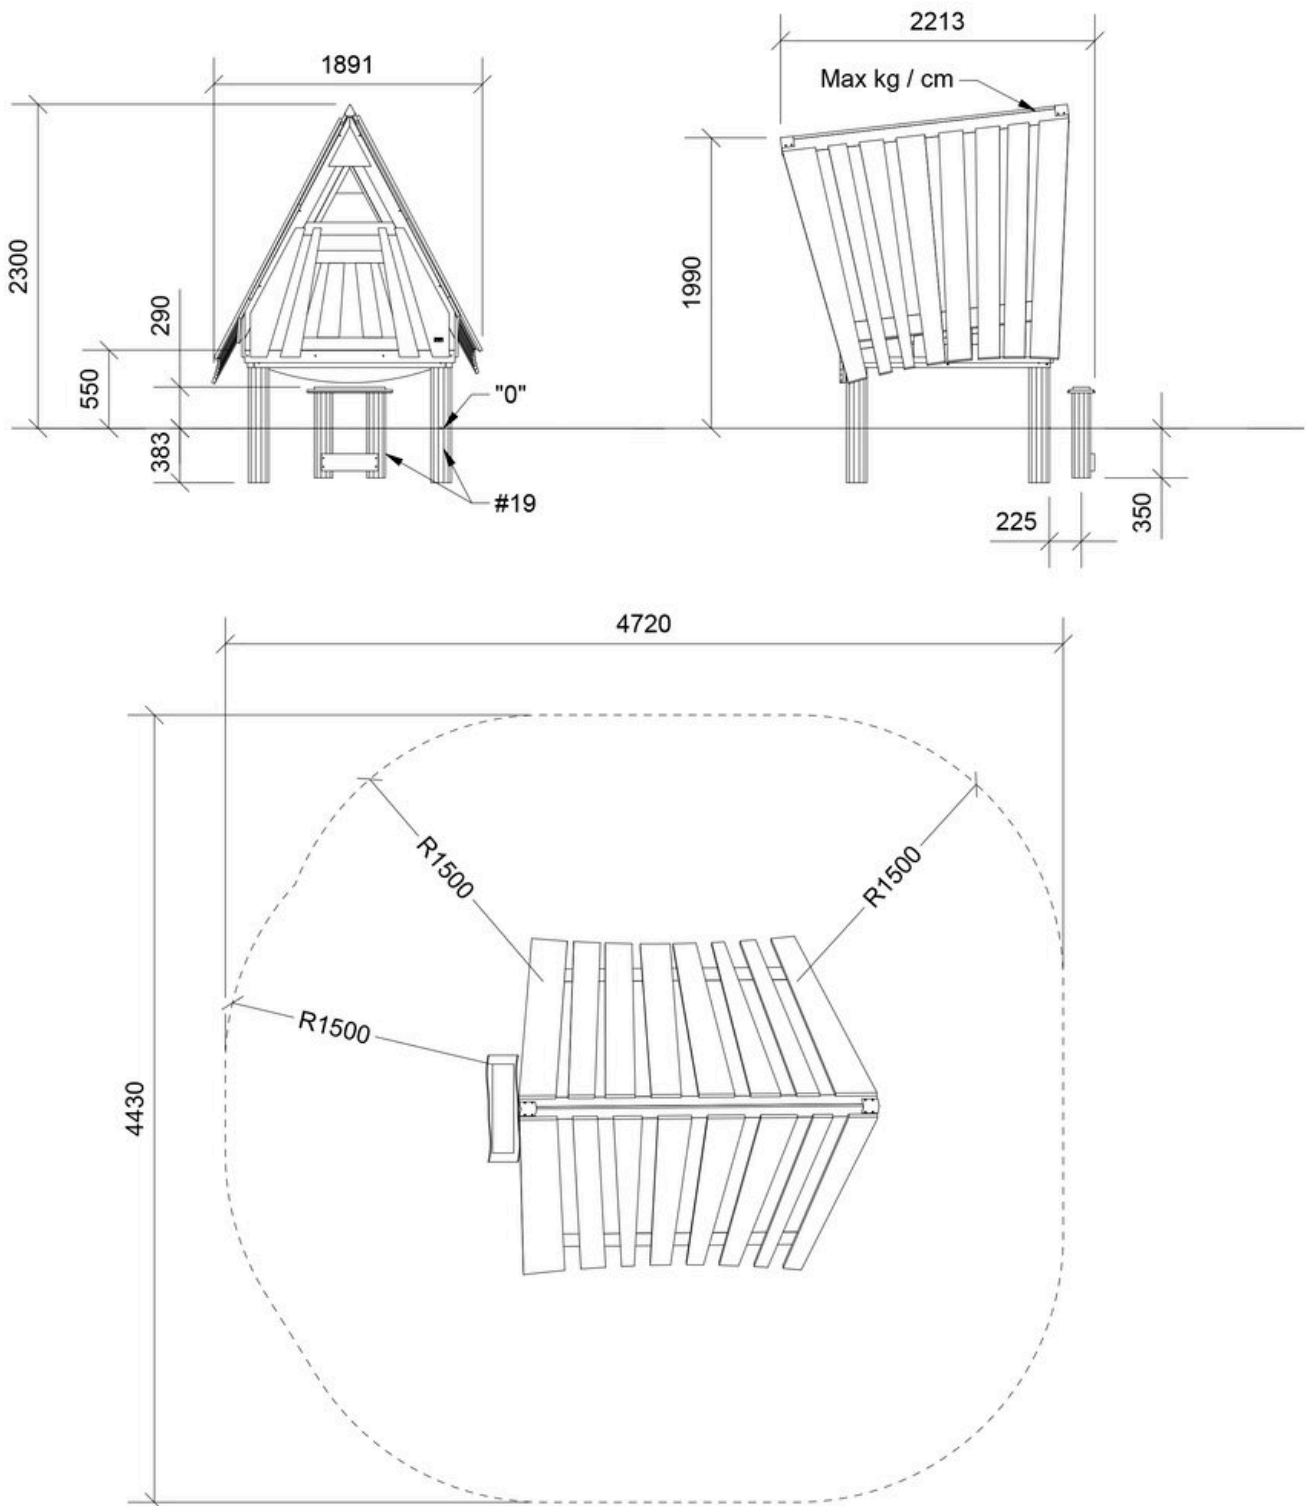

### Product description

"Galler House 2" is the spitting image of "Galler House"; the difference lies in the material.

The "Galler House," inspired by the Asterix universe, adds a playful and unique touch to any playground. This house stands about 55 cm high, with a step for easy access.

Age	2+
Number of users	8
Color	Uncolored
Primary materials	Robinia, Heartwood pine, Douglas
Anchoring	Robinia in ground
Fall height	0,6 m
Dimensions (LxWxH)	1,9 x 2,2 x 2,3 m
Impact area	
Minimum area	2,2 x 1,9 x 2,3 m

### Warranty ([Terms and conditions](#))

Robinia	15 years
Heartwood pine	10 years
Douglas	10 years

Assembly time  
**4 hours**

Anchoring  
**Robinia in ground**

Largest part  
**212 x 113 x 201 cm**

Number of installers  
**2**

Concrete  
**0,2 m<sup>3</sup>**

Heaviest part  
**52 kg**