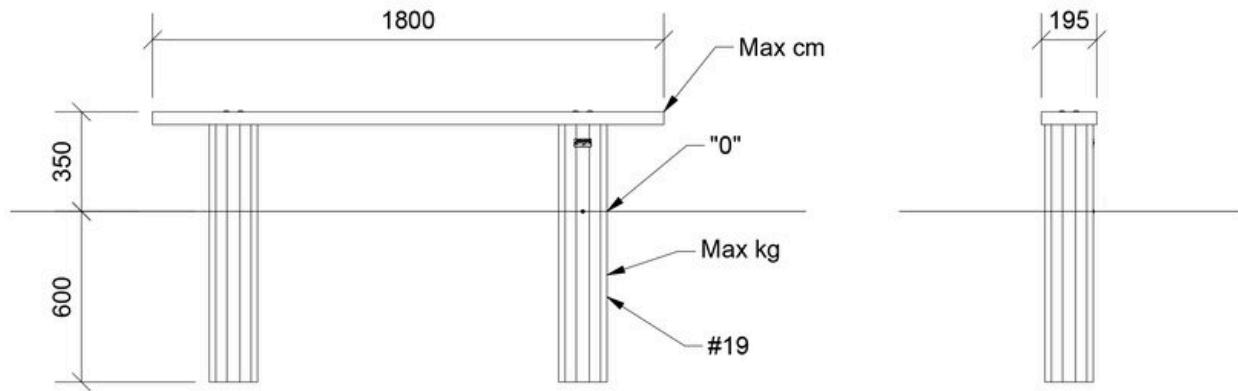

Click or scan

Product description

This bench is designed to complement our Grill House with a circumference of 6 meters (LE20070U). Perfect for enhancing your outdoor experience.

If you desire benches all around, we offer a set of 6 benches under product number LE20074U.

Age

Number of users

Color Uncolored

Primary materials Robinia, Douglas

Anchoring Robinia in ground

Fall height 0,35 m

Dimensions (LxWxH) 1,8 x 0,2 x 0,35 m

Impact area

Minimum area 1,8 x 0,2 x 0,35 m

| Variation | Color | Installation |
|-----------|----------|-------------------|
| LE20058 | Chestnut | Robinia in ground |

Warranty ([Terms and conditions](#))

| | |
|---------|----------|
| Robinia | 15 years |
| Douglas | 10 years |

Assembly time
1 hours

Anchoring
Robinia in ground

Largest part
180 x 19,5 x 4,5 cm

Number of installers
2

Concrete
0,1 m³

Heaviest part
19 kg