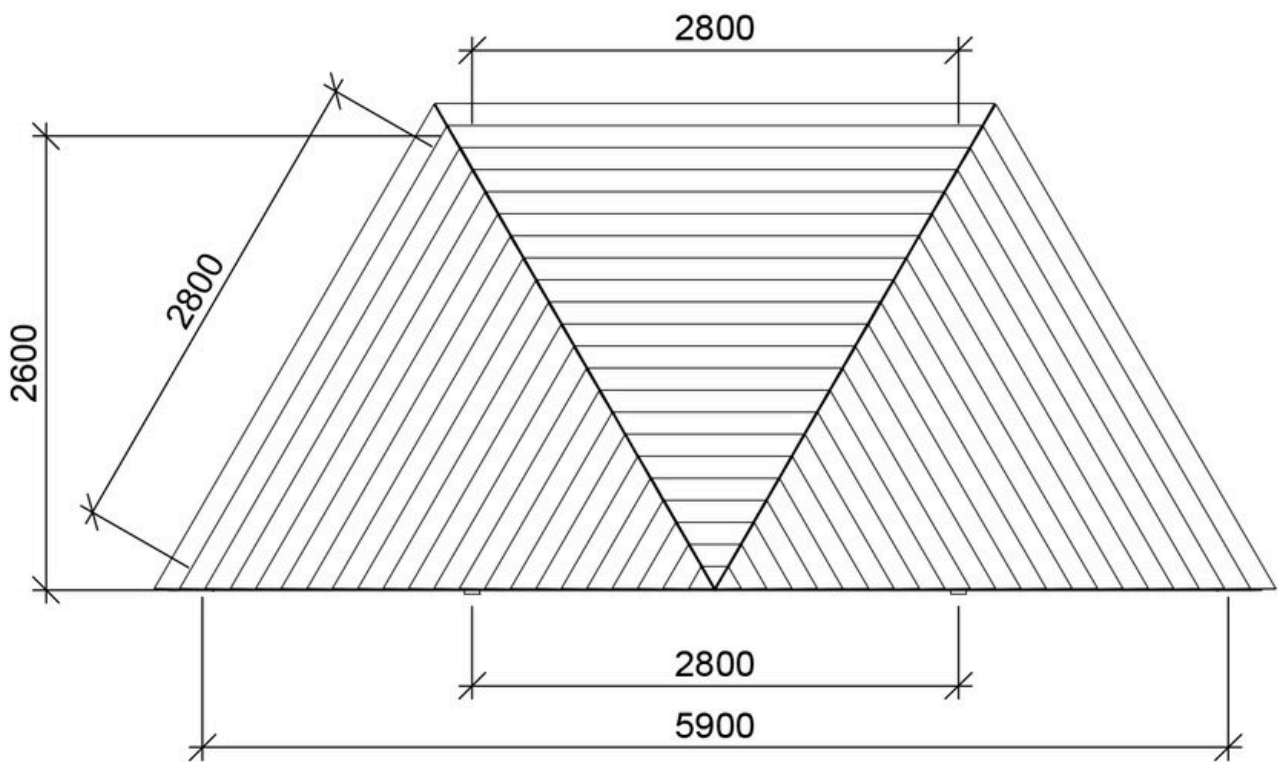

Age

Number of users 15

Color Uncolored

Primary materials Robinia

Anchoring Robinia in ground

Fall height

Dimensions (LxWxH) 5,9 x 2,6 x 3 m

Impact area

Minimum area x x m

Variation	Color	Installation

Warranty ([Terms and conditions](#))

Robinia

15 years

Assembly time

Anchoring
Robinia in ground

Largest part