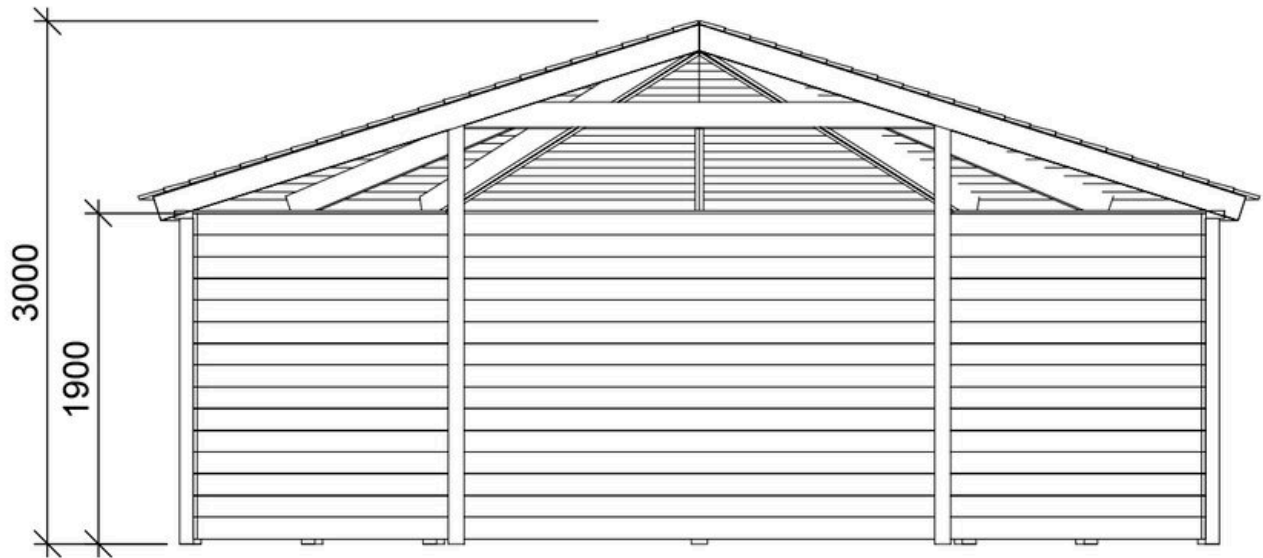

Assembly time

Anchoring
Robinia in ground

Largest part

Number of installers

Concrete

Heaviest part