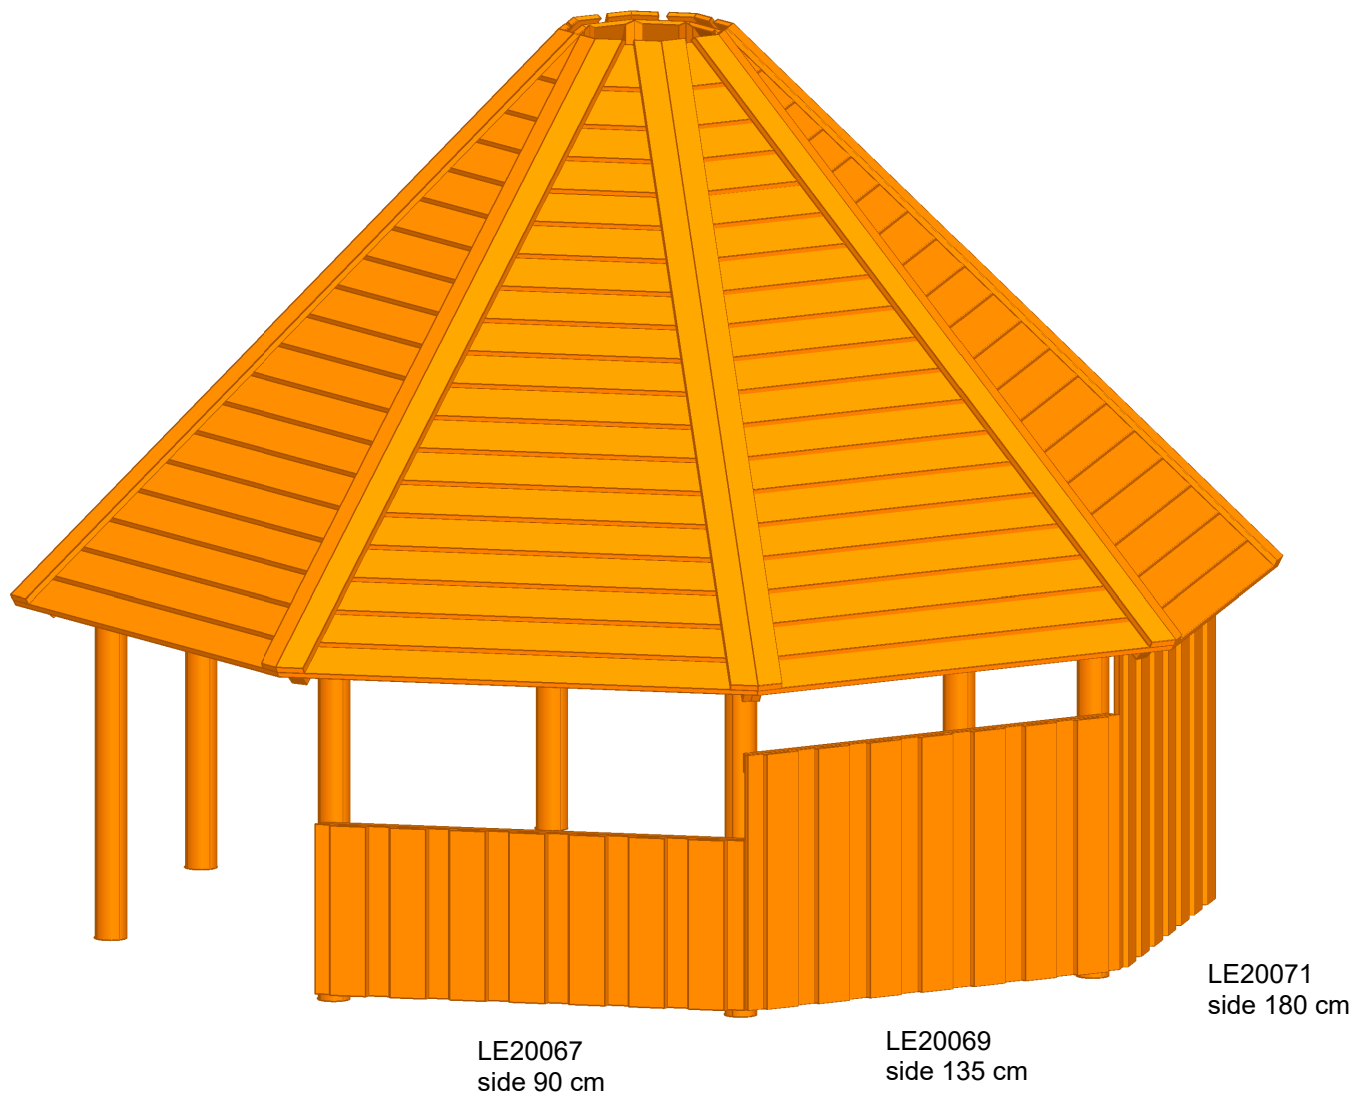

LE20067
side 90 cm

LE20069
side 135 cm

LE20071
side 180 cm

This drawing is the property of NORNA PLAYGROUNDS and pursuant to current legislation may not be copied, transferred to or used by any third party. Should this drawing be used, a fee of 10% of the assumed contract price will be charged.

NORNA PLAYGROUNDS	
Grillhytte med sider	
LE20067 - LE20069 - LE20071	
03.05.2021	REV. -

LE20067
side 90 cm

LE20069
side 135 cm

LE20071
side 180 cm

This drawing is the property of NORNA PLAYGROUNDS and pursuant to current legislation may not be copied, transferred to or used by any third party. Should this drawing be used, a fee of 10% of the assumed contract price will be charged.

NORNA PLAYGROUNDS	
8-kantet grillhytte med sider	
LE20067 - LE20069 - LE20071	
03.05.2021	REV. -