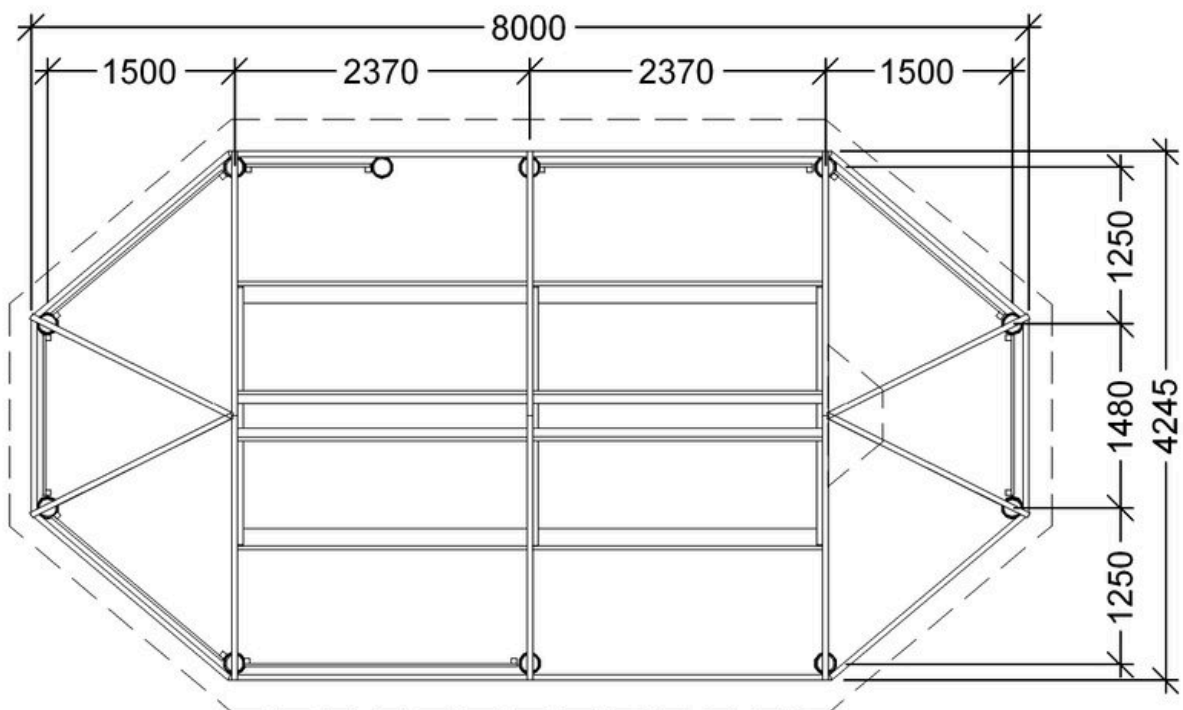

Assembly time

Anchoring
Robinia in ground

Largest part

Number of installers

Concrete

Heaviest part