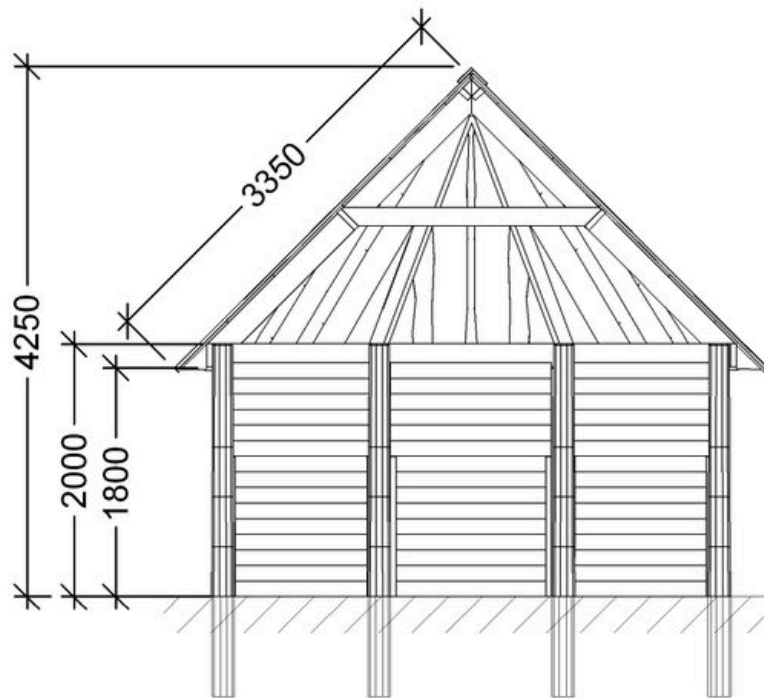

Assembly time

Anchoring
Robinia in ground

Largest part

Number of installers

Concrete

Heaviest part