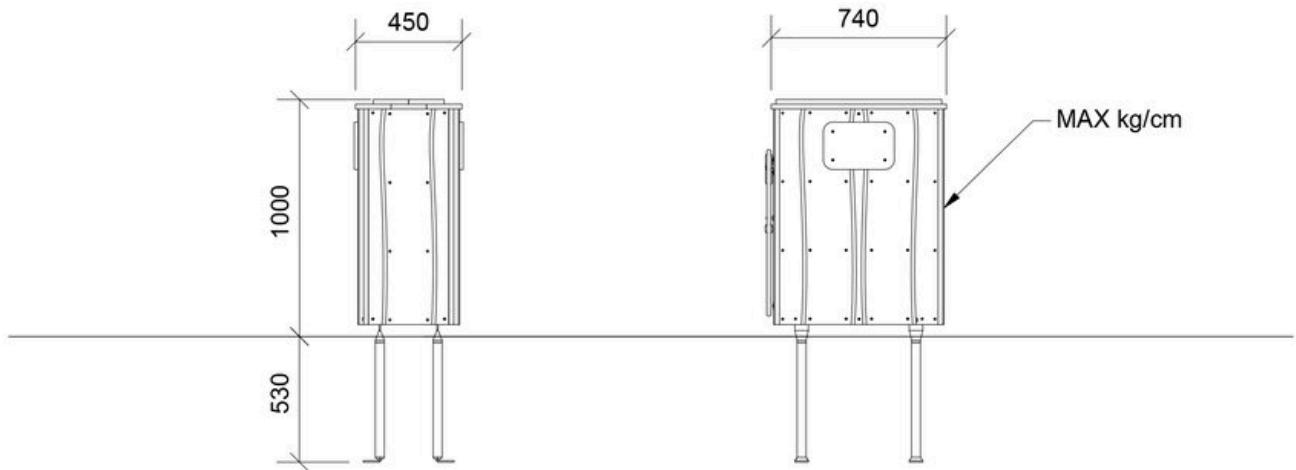

Assembly time
2 hours

Anchoring
Robinia in ground

Largest part
72 x 38 x 93 cm

Number of installers
2

Concrete

Heaviest part
67,5 kg