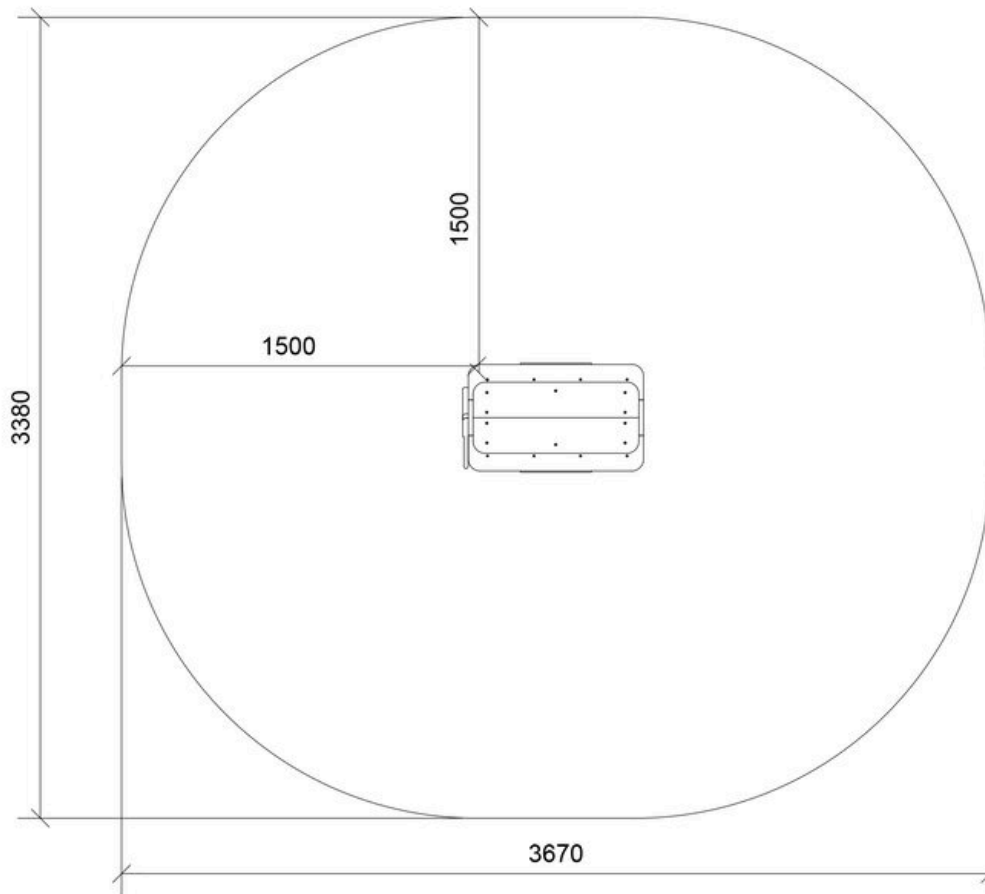

Assembly time
2 hours

Anchoring
Robinia in ground

Largest part
72 x 38 x 93 cm

Number of installers
2

Concrete

Heaviest part
67,5 kg