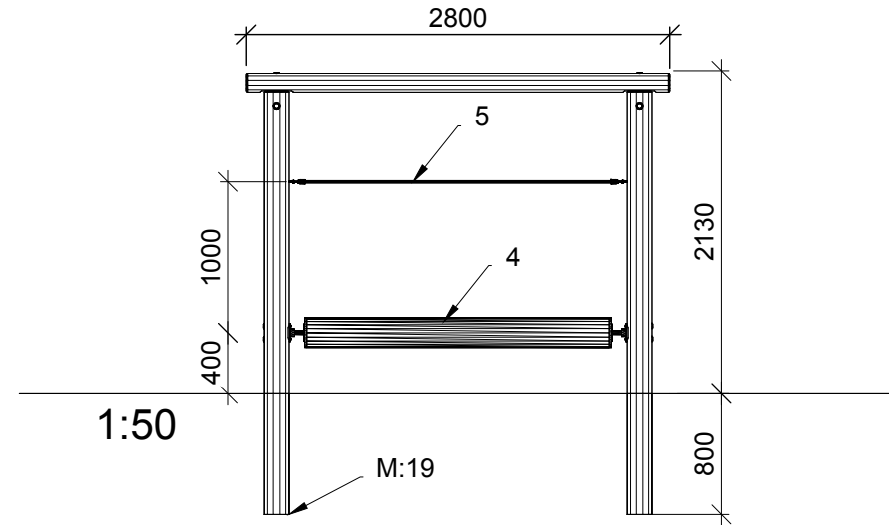

Mont.p. nr.

- 1
- 4
- 19
- 26

Parts list		
Mrk.	QTY	Part.no
1	1	160-180-2800
2	1	160-180-2800
3	1	120-140-2800
4	1	LE 11240
5	1	LE 26034

This drawing is the property of NORLEG and pursuant to current legislation may not be copied, transferred to or used by any third party. Should this drawing be used, a fee of 10% of the assumed contract price will be charged.