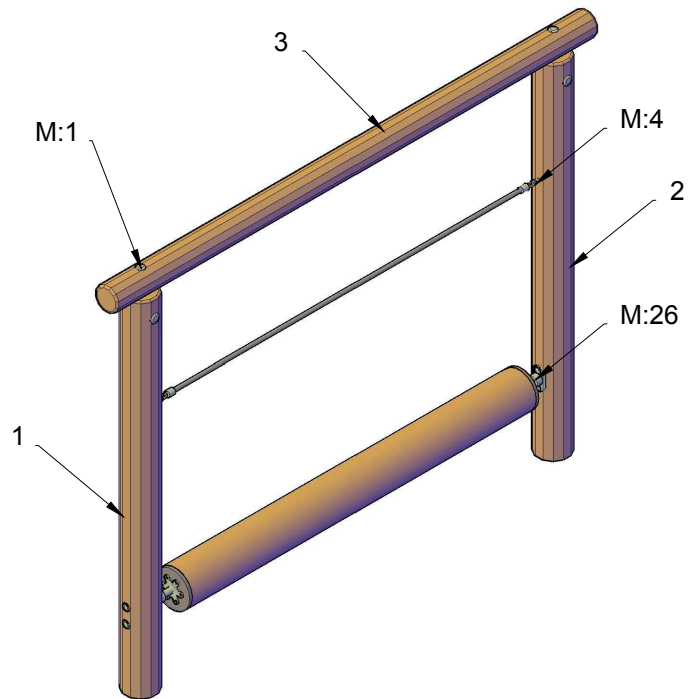

NORLEG - Mont.	
Robinia galge med rullestamme	
LE 20513	
25.01.2005	REV. 16.02.2016

< 500

≥ EN 1176

Mont.p. nr.

- 1
- 4
- 19
- 26

Parts list		
Mrk.	QTY	Part.no
1	1	160-180-2800
2	1	160-180-2800
3	1	120-140-2800
4	1	LE 11240
5	1	LE 26034

This drawing is the property of NORLEG and pursuant to current legislation may not be copied, transferred to or used by any third party. Should this drawing be used, a fee of 10% of the assumed contract price will be charged.

1:50