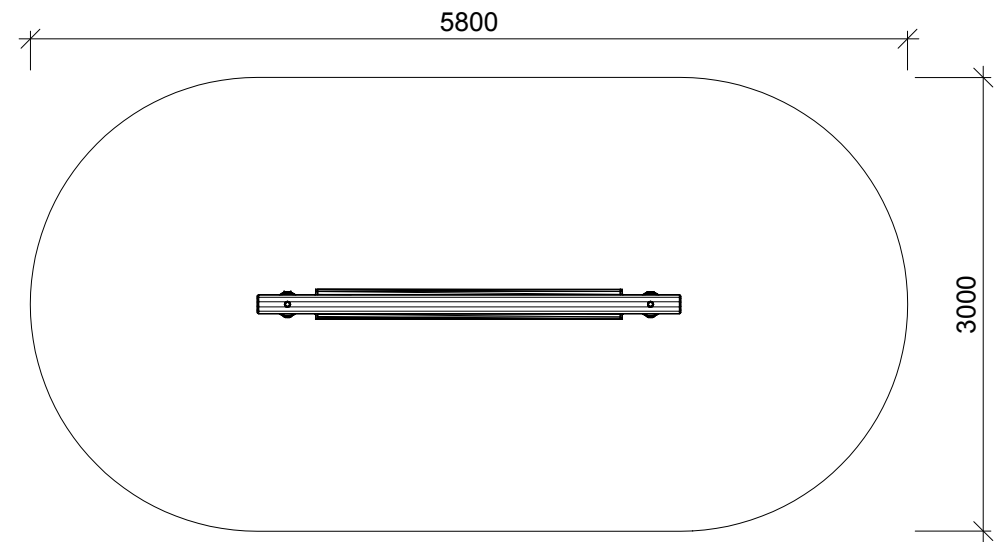

NORLEG - Mont.	
Robinia galge med rullestamme	
LE 20513	
25.01.2005	REV. 16.02.2016

< 500

≥ EN 1176

Mont.p. nr.

- 1
- 4
- 19
- 26

Parts list		
Mrk.	QTY	Part.no
1	1	160-180-2800
2	1	160-180-2800
3	1	120-140-2800
4	1	LE 11240
5	1	LE 26034

This drawing is the property of NORLEG and pursuant to current legislation may not be copied, transferred to or used by any third party. Should this drawing be used, a fee of 10% of the assumed contract price will be charged.

1:50