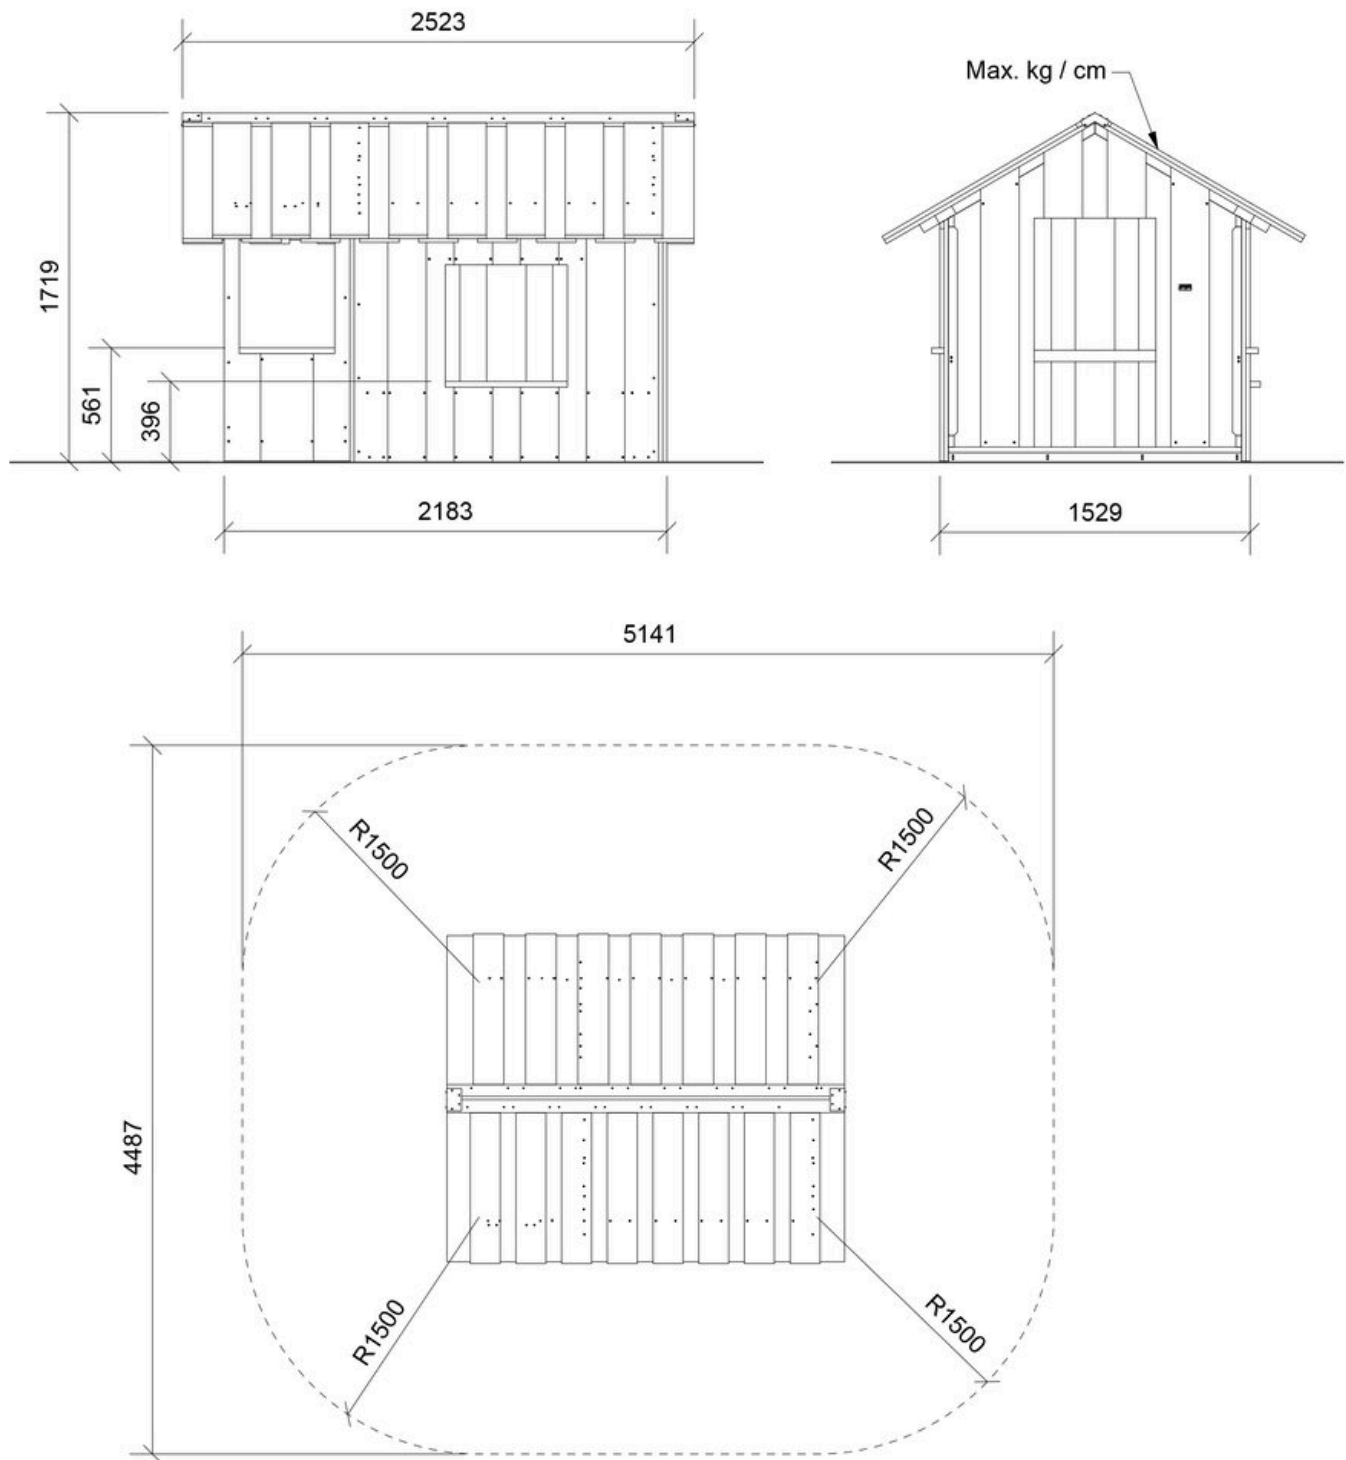

Click or scan

Product description

“Bulder” is a charming playhouse with an open porch at the entrance. Its design, featuring a window, invites children into a versatile space for all kinds of play. The porch encourages social interaction and role-play, allowing children to welcome friends and host small events.

Age	1+
Number of users	6
Color	Uncolored
Primary materials	Heartwood pine, Douglas
Anchoring	No anchoring
Fall height	0,6 m
Dimensions (LxWxH)	2,5 x 1,5 x 1,8 m
Impact area	
Minimum area	5,2 x 4,5 x 1,7 m

Variation	Color	Installation
LE20452	Chestnut	No anchoring

Warranty ([Terms and conditions](#))

Heartwood pine	10 years
Douglas	10 years

Assembly time
4 hours

Anchoring
No anchoring

Largest part
252 x 125 x 8,7 cm

Number of installers
2

Concrete

Heaviest part
61,5 kg