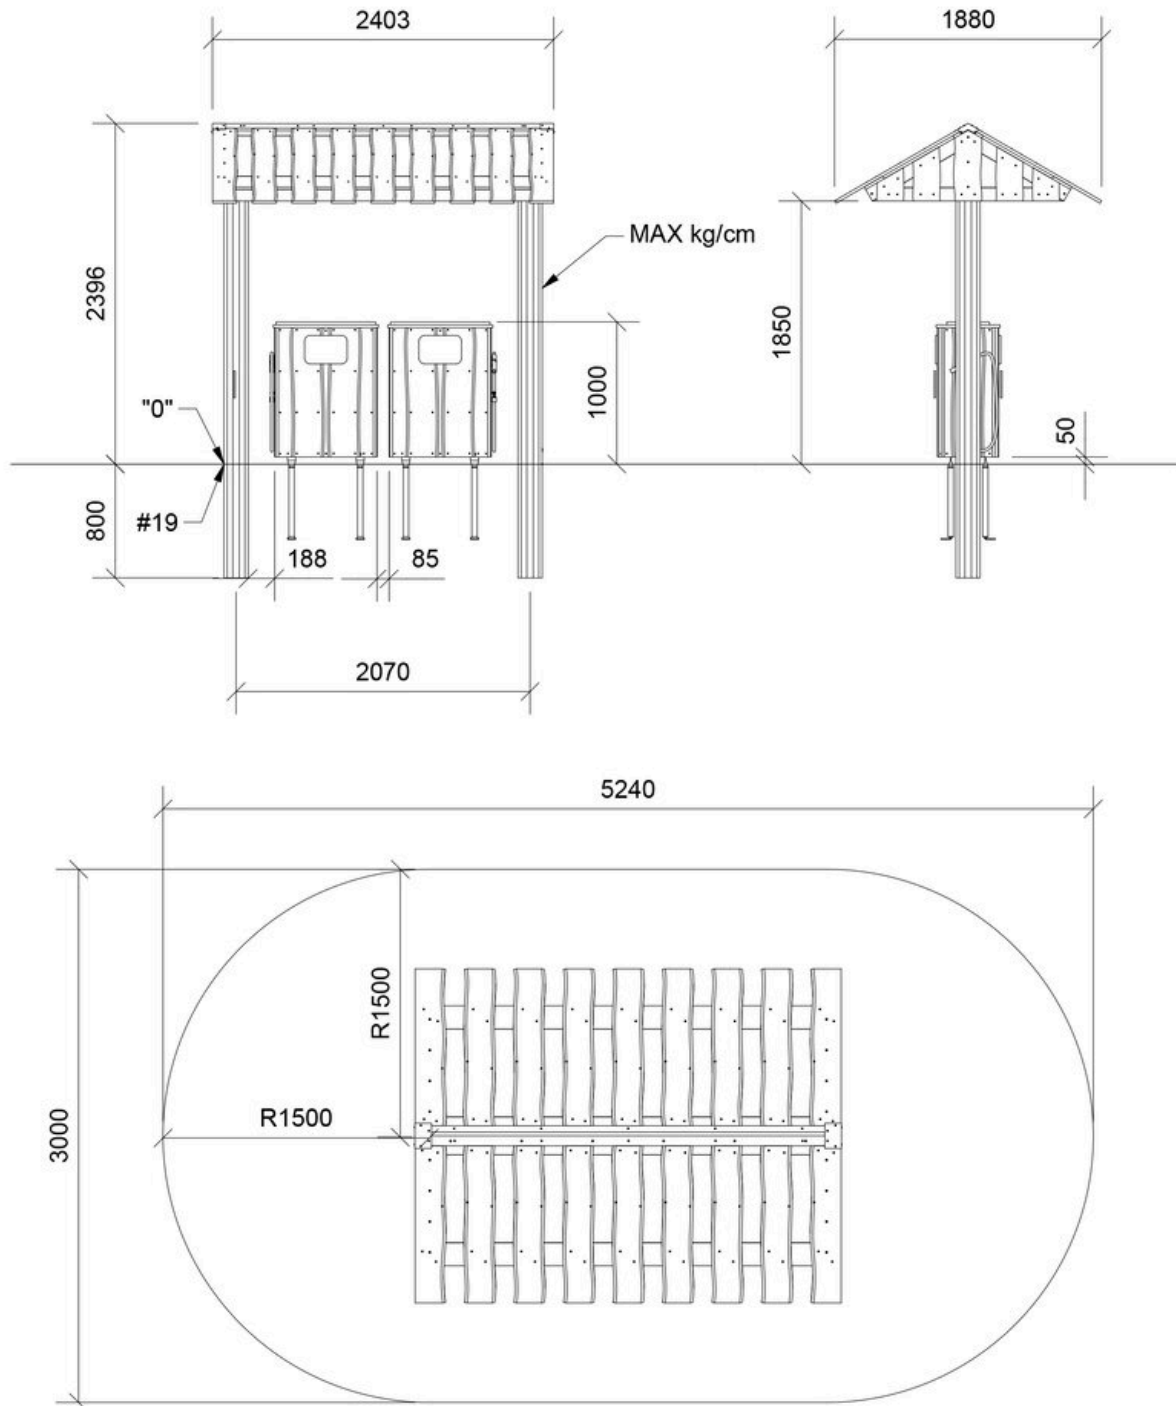

Assembly time
5 hours

Anchoring
Robinia in ground

Largest part
Ø17 x 300 cm

Number of installers
2

Concrete

Heaviest part
128 kg