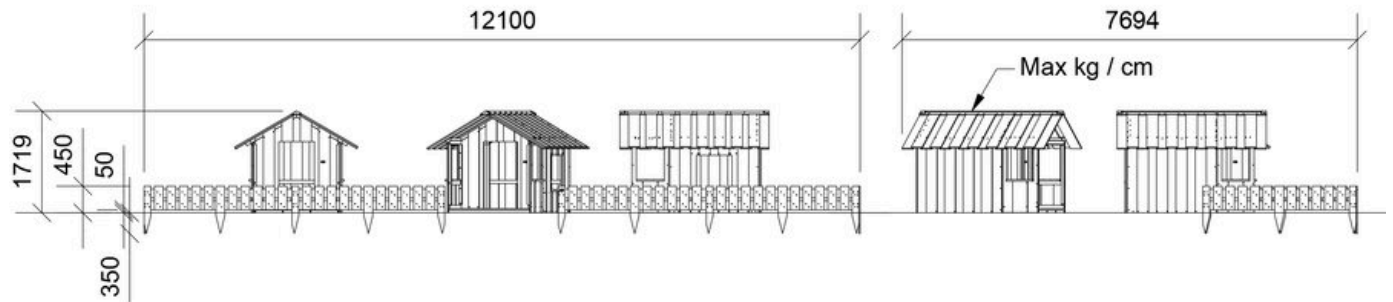

Assembly time
16 hours

Anchoring
Robinia in ground

Largest part
252 x 125 x 8,7 cm

Number of installers
2

Concrete

Heaviest part
61,5 kg