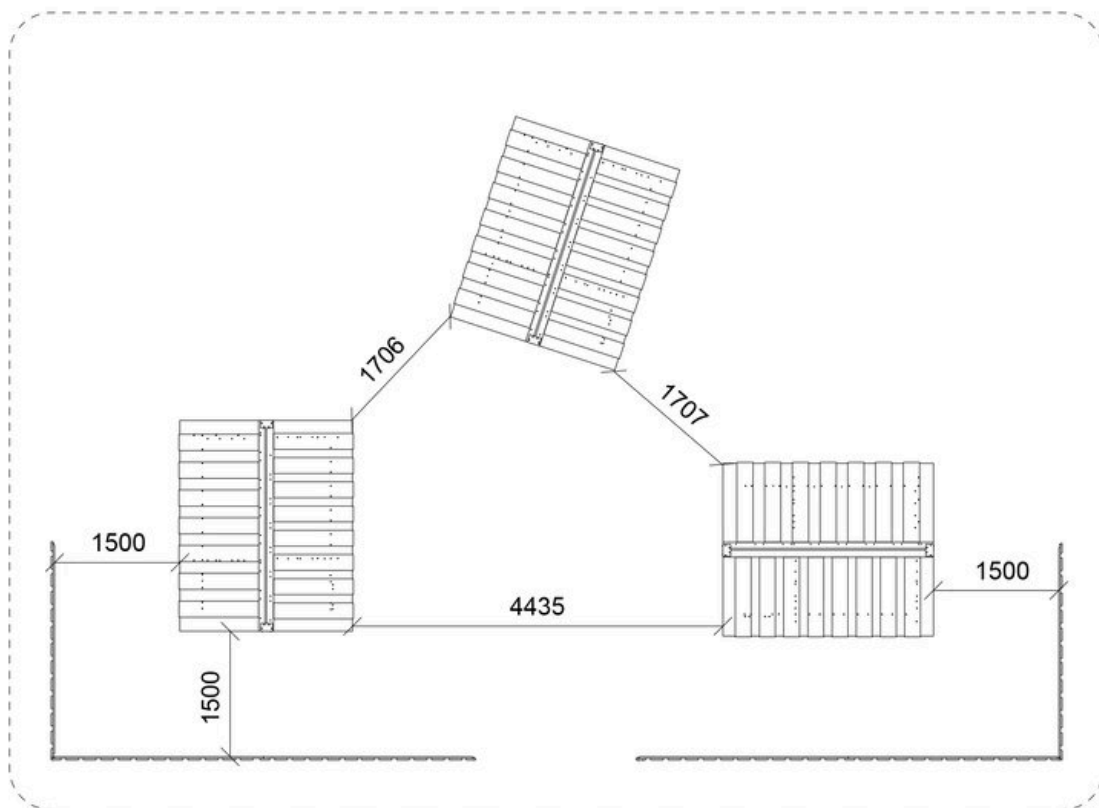

Assembly time
16 hours

Anchoring
Robinia in ground

Largest part
252 x 125 x 8,7 cm

Number of installers
2

Concrete

Heaviest part
61,5 kg