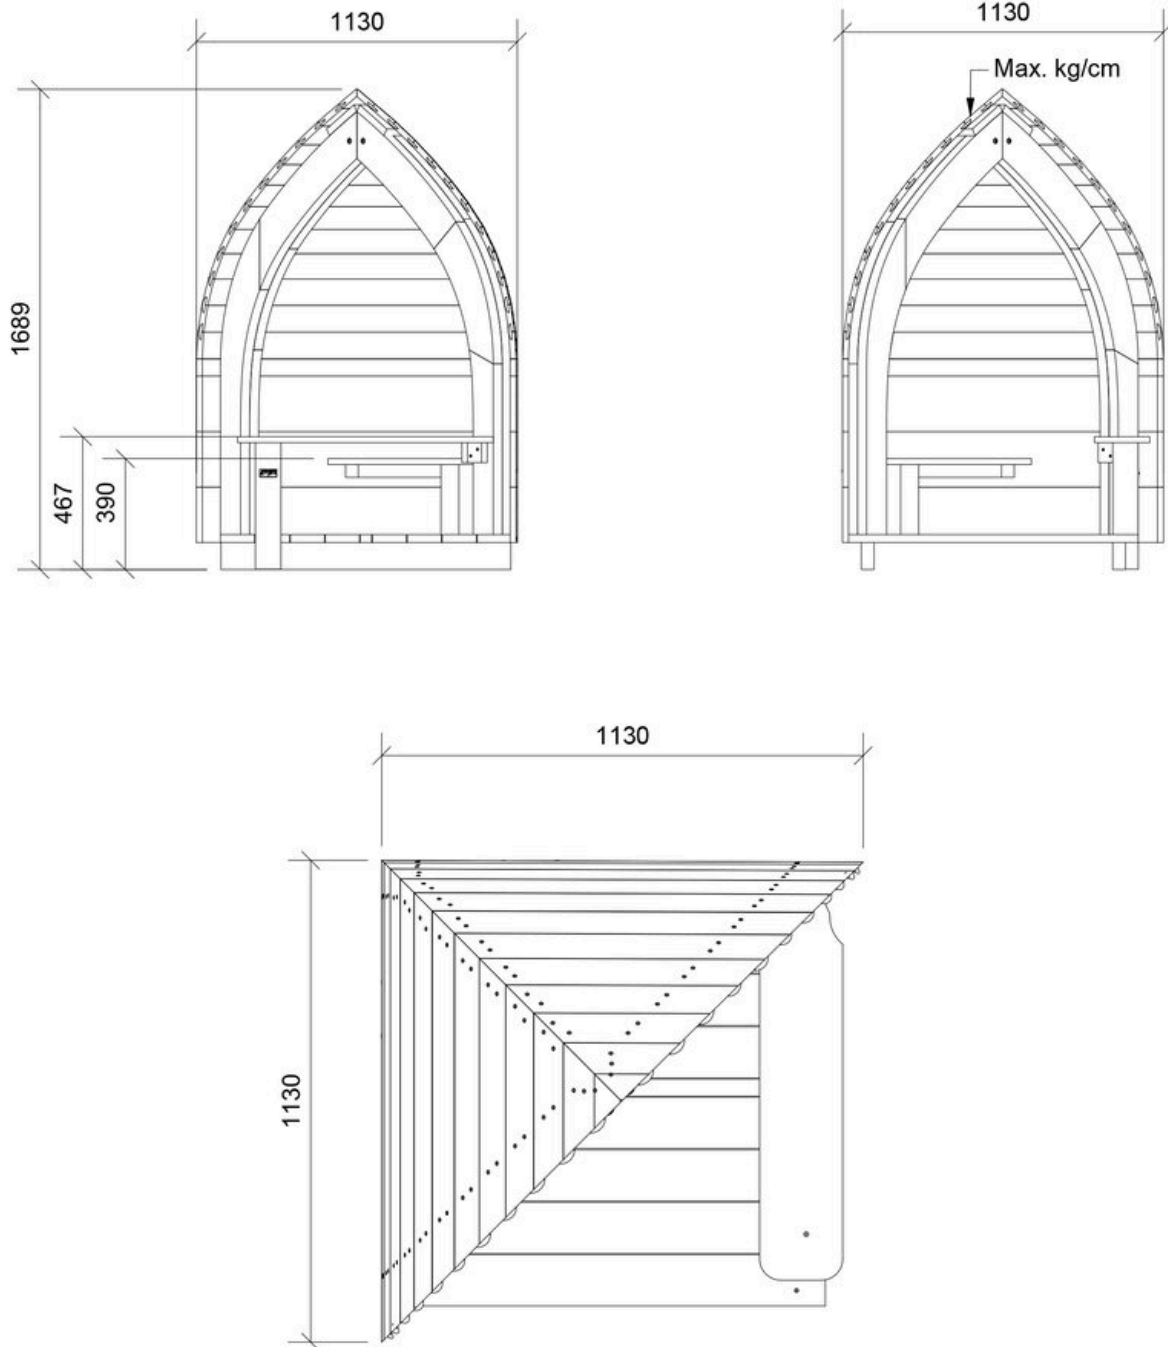

### Product description

The "Panacea" playhouse is a charming and compact house with playful elegance, much like its namesake. With its cozy design featuring a bench and a small counter, children can use it as a quiet spot for reading, a mini shop, or a hideaway with friends.

Its inviting shape and small size make "Panacea" a great addition to any playground—place it in a corner or a sandbox.

Age	1+
Number of users	3
Color	Uncolored
Primary materials	Robinia
Anchoring	No anchoring
Fall height	0,6 m
Dimensions (LxWxH)	1,1 x 1,1 x 1,7 m
Impact area	
Minimum area	1,13 x 1,13 x 1,7 m

Variation	Color	Installation
LE20097	Chestnut	No anchoring

Warranty ( <a href="#">Terms and conditions</a> )	
Robinia	15 years

Assembly time  
**1 hours**

Anchoring  
**No anchoring**

Largest part  
**113 x 113 x 170 cm**