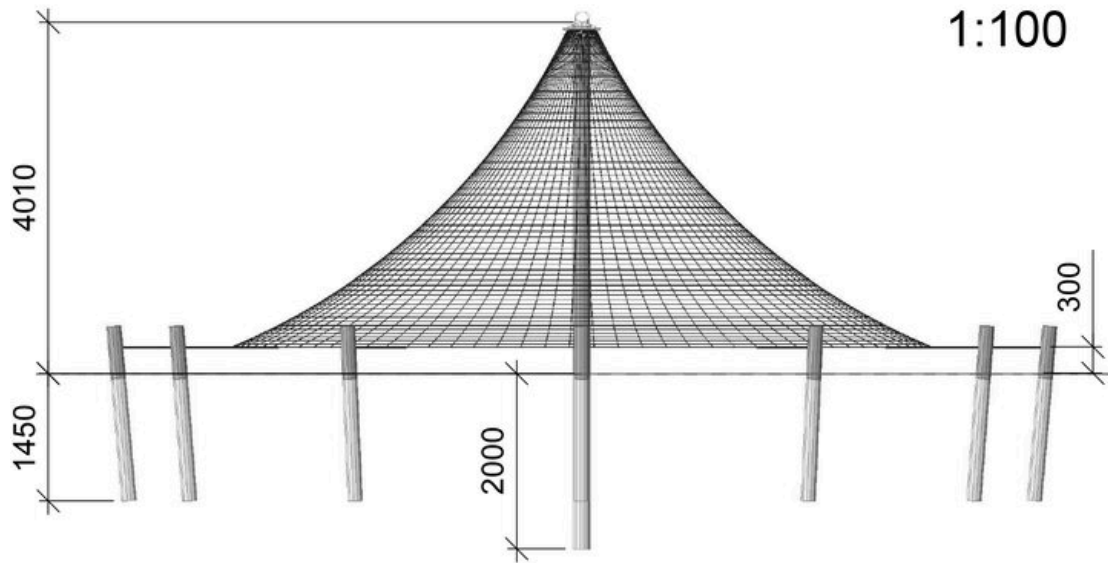

Assembly time

Anchoring
Robinia in ground

Largest part

Number of installers

Concrete

Heaviest part