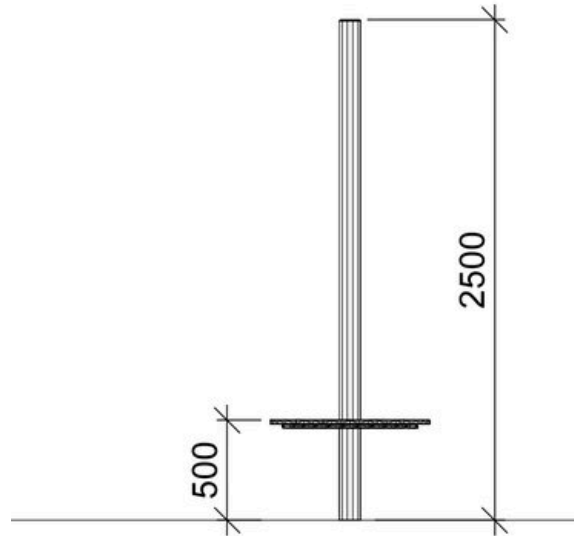

1:50

1:20

Assembly time

Anchoring
Robinia in ground

Largest part

Number of installers

Concrete

Heaviest part