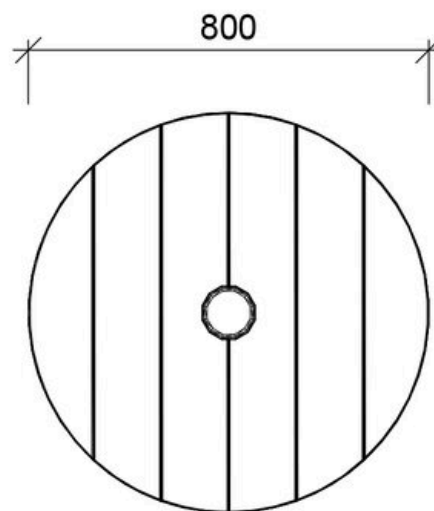

1:20

Assembly time

Anchoring
Robinia in ground

Largest part

Number of installers

Concrete

Heaviest part