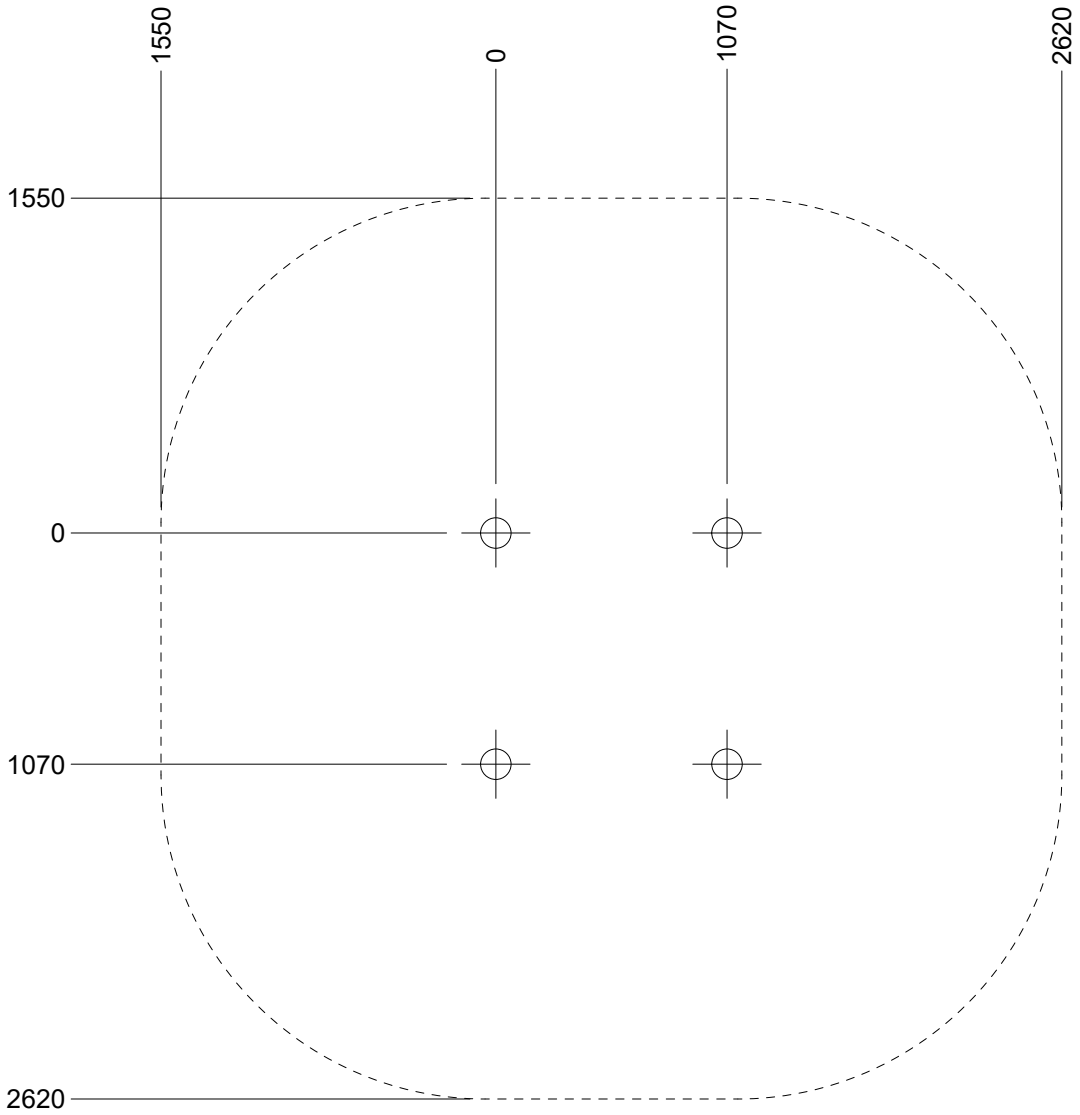

2

3,5h

4,2 x 4,2 x 1,5 m

~202 kg

~0,16 m<sup>3</sup>

210x10x10 cm

40 kg

Parts List		
QTY	PART NO	DESCRIP.
2	D12000	970x476x150mm
1	D12001	1140x1360 mm
1	D12002	1360x590mm
1	D12003	1200x590mm
1	D12006	40x140x1170mm
1	D12007	40x140x1170mm
1	D12008	1200x590mm
2	LE 15852	Bracket
2	RS00609	100x100mm
2	RS00610	100x100mm

Parts List		
QTY	PART NO	DESCRIP.
1	D12003	1200x590mm
1	D12006	40x140x1170mm
1	D12007	40x140x1170mm
1	D12008	1200x590mm
10	LE16186	6x100 CH
8	LE16192	5x80 mm CH
2	RS00609	100x100mm
2	RS00610	100x100mm
1	V10415	HSS Ø4mm L:119mm

Parts List		
QTY	PART NO	DESCRIP.
2	D12000	970x476x150mm
12	LE16186	6x100 CH
1	V10415	HSS Ø4mm L:119mm

Parts List

QTY	PART NO	DESCRIP.
1	D12001	1140x1360 mm
1	D12002	1360x590mm
2	LE 15852	Bracket
2	LE15901	3x16, PH
1	LE15910	Name tag
14	LE16192	5x80 mm CH
12	LE16198	4x20mm PH
1	V10415	HSS Ø4mm L:119mm