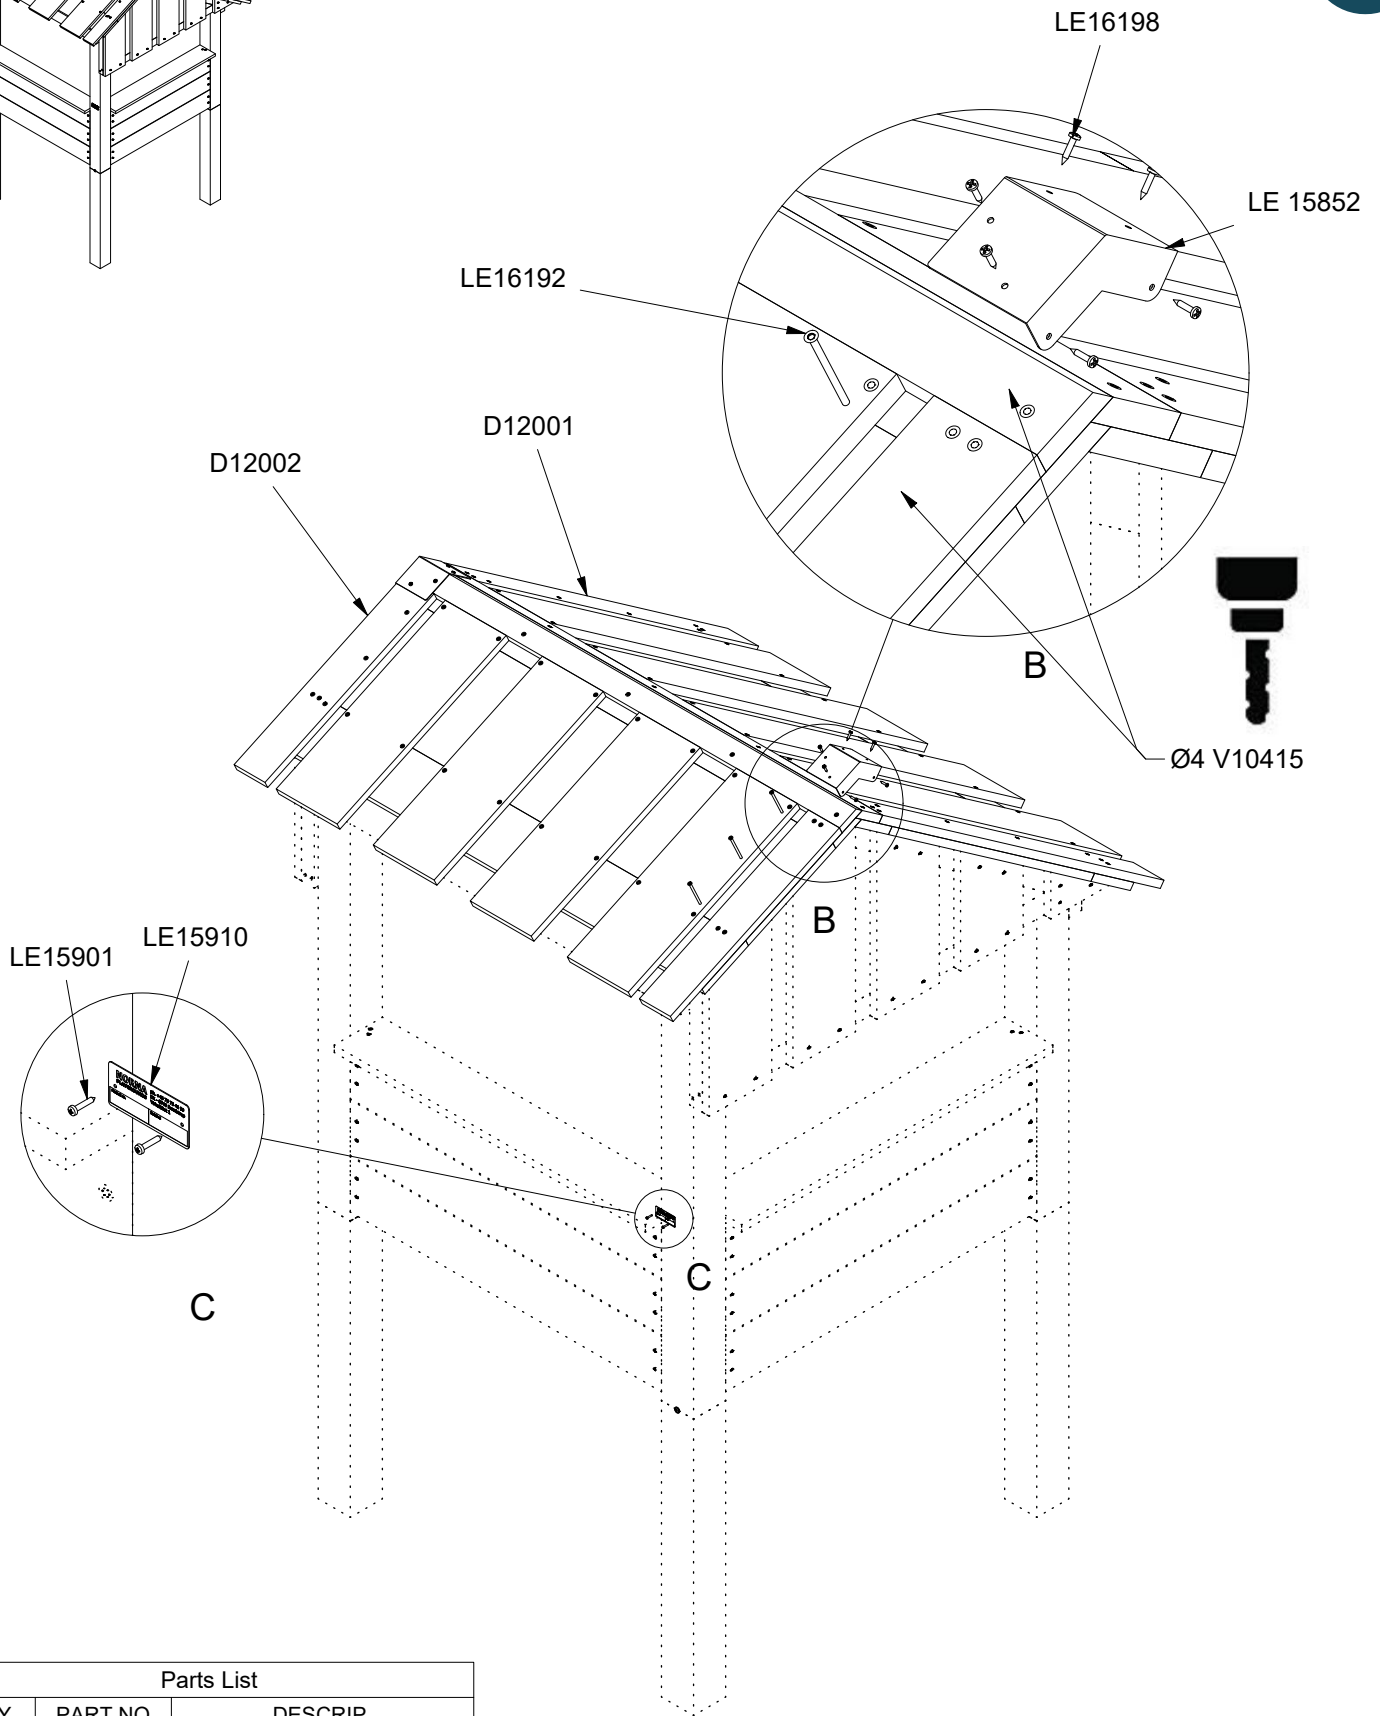

2

3,5h

4,2 x 4,2 x 1,5 m

~202 kg

~0,16 m<sup>3</sup>

210x10x10 cm

40 kg

Parts List		
QTY	PART NO	DESCRIP.
2	D12000	970x476x150mm
1	D12001	1140x1360 mm
1	D12002	1360x590mm
1	D12003	1200x590mm
1	D12006	40x140x1170mm
1	D12007	40x140x1170mm
1	D12008	1200x590mm
2	LE 15852	Bracket
2	RS00609	100x100mm
2	RS00610	100x100mm

Parts List		
QTY	PART NO	DESCRIP.
1	D12003	1200x590mm
1	D12006	40x140x1170mm
1	D12007	40x140x1170mm
1	D12008	1200x590mm
10	LE16186	6x100 CH
8	LE16192	5x80 mm CH
2	RS00609	100x100mm
2	RS00610	100x100mm
1	V10415	HSS Ø4mm L:119mm

Parts List		
QTY	PART NO	DESCRIP.
2	D12000	970x476x150mm
12	LE16186	6x100 CH
1	V10415	HSS Ø4mm L:119mm

Parts List

QTY	PART NO	DESCRIP.
1	D12001	1140x1360 mm
1	D12002	1360x590mm
2	LE 15852	Bracket
2	LE15901	3x16, PH
1	LE15910	Name tag
14	LE16192	5x80 mm CH
12	LE16198	4x20mm PH
1	V10415	HSS Ø4mm L:119mm