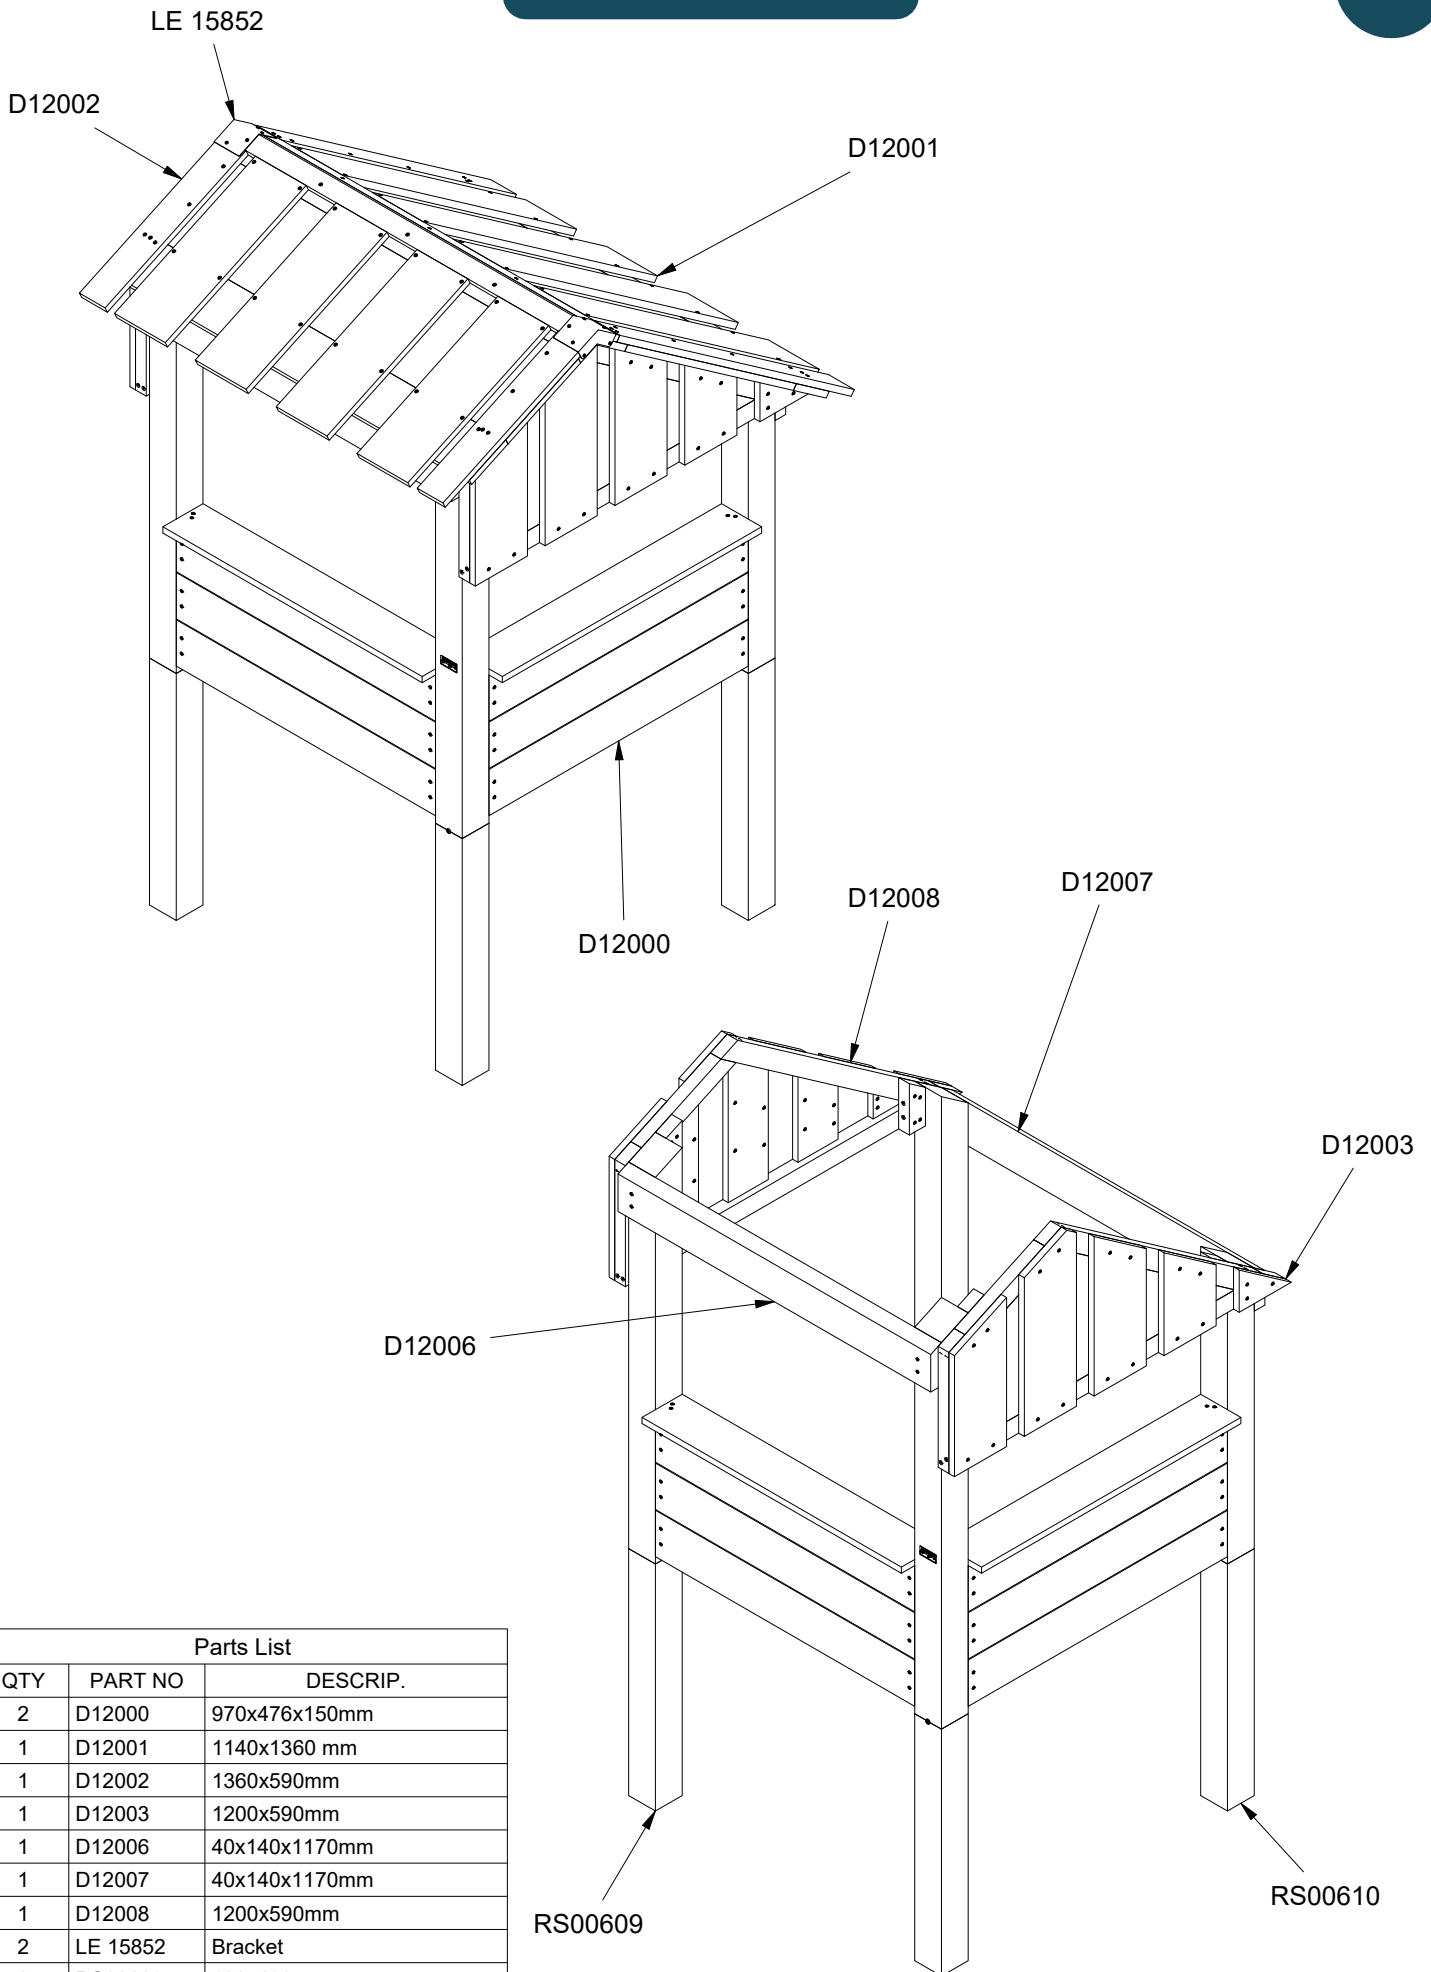

2

3,5h

4,2 x 4,2 x 1,5 m

~202 kg

~0,16 m<sup>3</sup>

210x10x10 cm

40 kg

Parts List		
QTY	PART NO	DESCRIP.
2	D12000	970x476x150mm
1	D12001	1140x1360 mm
1	D12002	1360x590mm
1	D12003	1200x590mm
1	D12006	40x140x1170mm
1	D12007	40x140x1170mm
1	D12008	1200x590mm
2	LE 15852	Bracket
2	RS00609	100x100mm
2	RS00610	100x100mm

Parts List		
QTY	PART NO	DESCRIP.
1	D12003	1200x590mm
1	D12006	40x140x1170mm
1	D12007	40x140x1170mm
1	D12008	1200x590mm
10	LE16186	6x100 CH
8	LE16192	5x80 mm CH
2	RS00609	100x100mm
2	RS00610	100x100mm
1	V10415	HSS Ø4mm L:119mm

Parts List		
QTY	PART NO	DESCRIP.
2	D12000	970x476x150mm
12	LE16186	6x100 CH
1	V10415	HSS Ø4mm L:119mm

Parts List

QTY	PART NO	DESCRIP.
1	D12001	1140x1360 mm
1	D12002	1360x590mm
2	LE 15852	Bracket
2	LE15901	3x16, PH
1	LE15910	Name tag
14	LE16192	5x80 mm CH
12	LE16198	4x20mm PH
1	V10415	HSS Ø4mm L:119mm