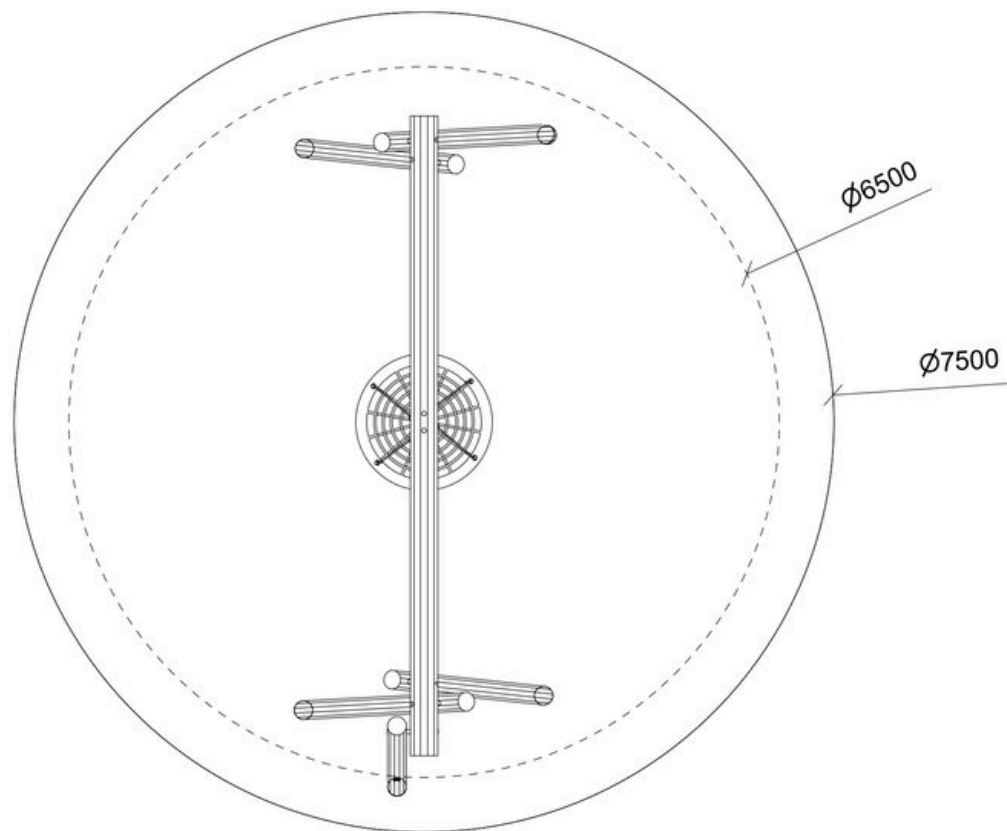

Assembly time
14 hours

Anchoring
Robinia in ground

Largest part
 $\varnothing 26 \times 585$ cm

Number of installers
2

Concrete
0,19 m³

Heaviest part
278 kg