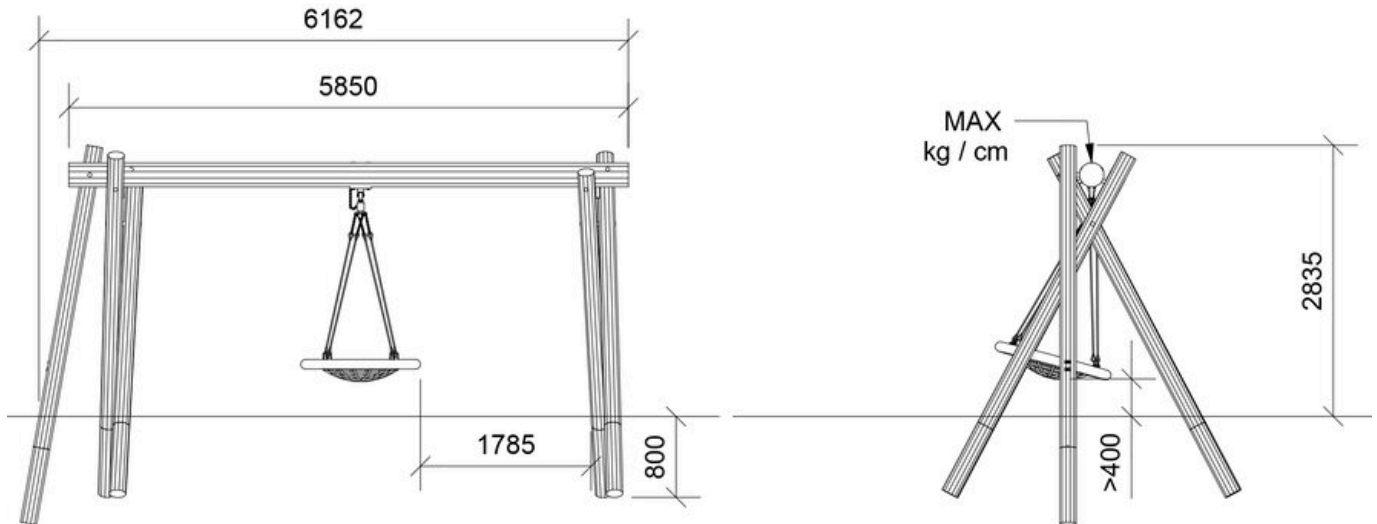

Assembly time
14 hours

Anchoring
Robinia in ground

Largest part
 $\varnothing 26 \times 585$ cm

Number of installers
2

Concrete
0,19 m³

Heaviest part
278 kg