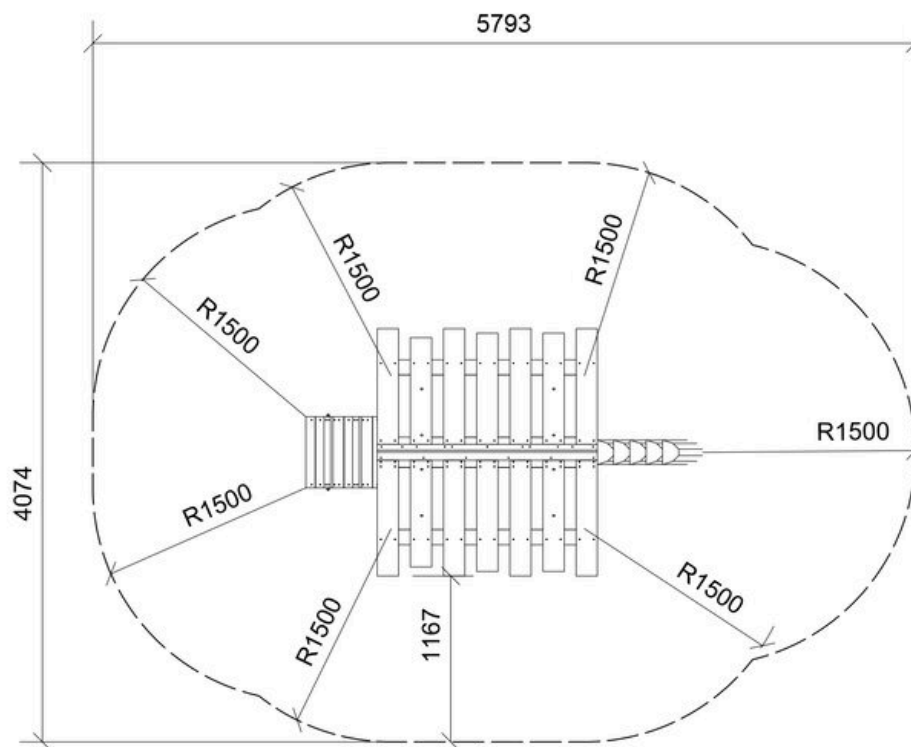

One side has a wooden ramp with small steps, ideal for easy entry, while the other side has a slightly more challenging log with steps, perfect for kids ready for more adventure. The "Elf House" encourages physical activity, coordination, and imaginative play.

Age	2+
Number of users	3
Color	Uncolored
Primary materials	Robinia, Heartwood pine
Anchoring	Robinia in ground
Fall height	0,6 m
Dimensions (lxdxh)	5,8 x 2,8 x 2,7 m
Fall area	19,1 m ²
Minimum area	5,8 x 4,1 x 2,65 m

Variation	Color	Installation
LE20060	Chestnut	Robinia in ground

Warranty ([Terms and conditions](#))

Robinia	15 years
Heartwood pine	10 years

Assembly time
4,5 hours

Anchoring
Robinia in ground

Largest part
Ø16/18 x 2750 cm

Number of installers
2

Concrete
0,15 m³

Heaviest part
76 kg