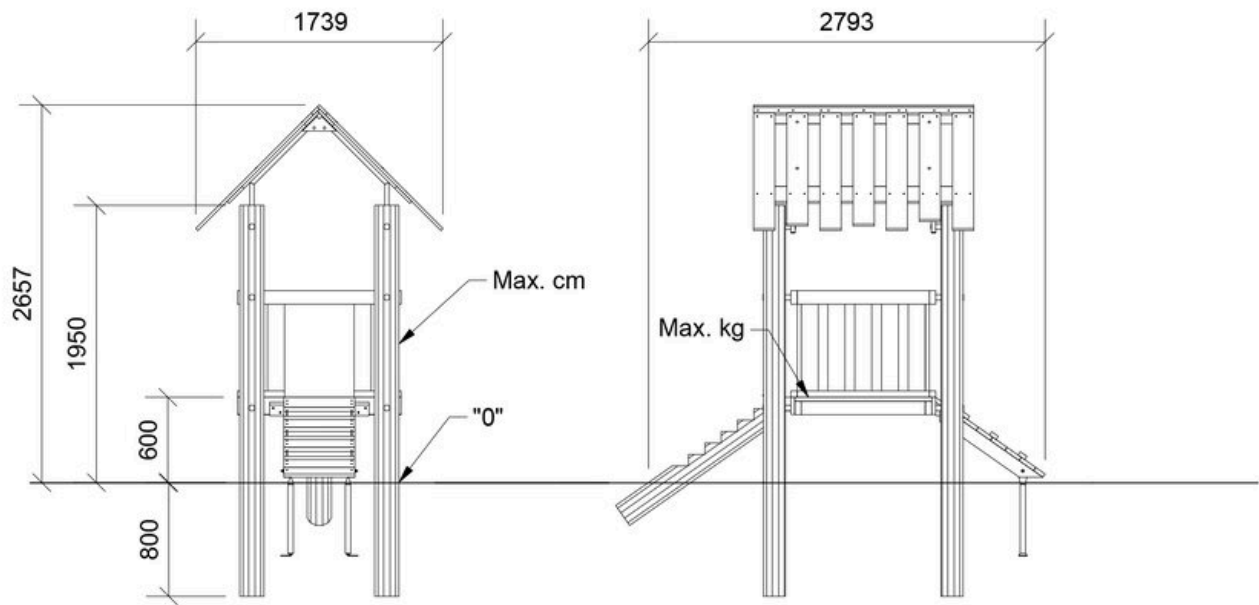

Click or scan

Product description

The "Elf House" is a small, elevated play tower that offers the perfect challenge for little adventurers. Raised just 60 cm above the ground, it provides an exciting yet accessible play experience for young children.

One side has a wooden ramp with small steps, ideal for easy entry, while the other side has a slightly more challenging log with steps, perfect for kids ready for more adventure. The "Elf House" encourages physical activity, coordination, and imaginative play.

Age	2+
Number of users	3
Color	Uncolored
Primary materials	Robinia, Heartwood pine
Anchoring	Robinia in ground
Fall height	0,6 m
Dimensions (lxdxh)	5,8 x 2,8 x 2,7 m
Fall area	19,1 m ²
Minimum area	5,8 x 4,1 x 2,65 m

Variation	Color	Installation
LE20060	Chestnut	Robinia in ground

Warranty ([Terms and conditions](#))

Robinia	15 years
Heartwood pine	10 years

Assembly time
4,5 hours

Anchoring
Robinia in ground

Largest part
Ø16/18 x 2750 cm