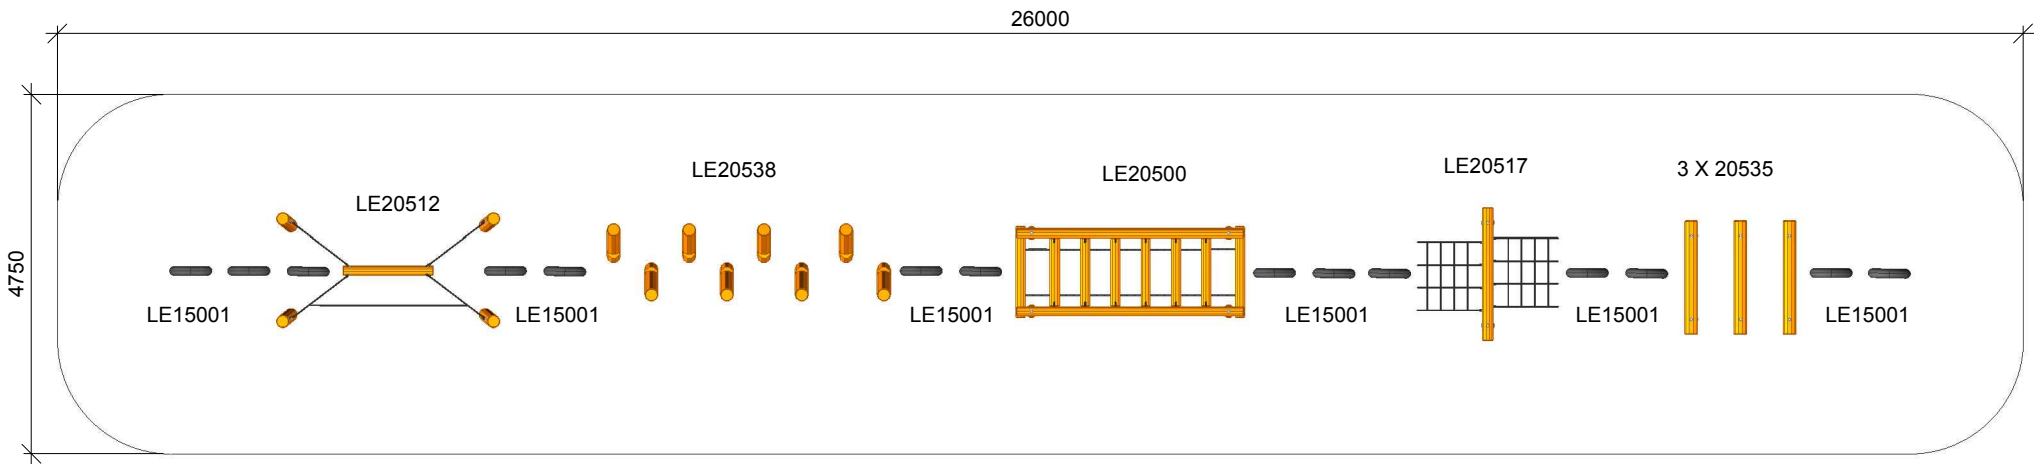

<b>NORLEG</b>	
Robinia motorikbane 8	
LE 20972	
Dato 30.11.2015	REV. -

< 990

≥ EN 1176

1:100

This drawing is the property of NORLEG and pursuant to current legislation may not be copied, transferred to or used by any third party. Should this drawing be used, a fee of 10% of the assumed contract price will be charged.

# NORLEG - 3D

Robinia motorikbane 8

LE 20972

Dato 30.11.2015

REV. -