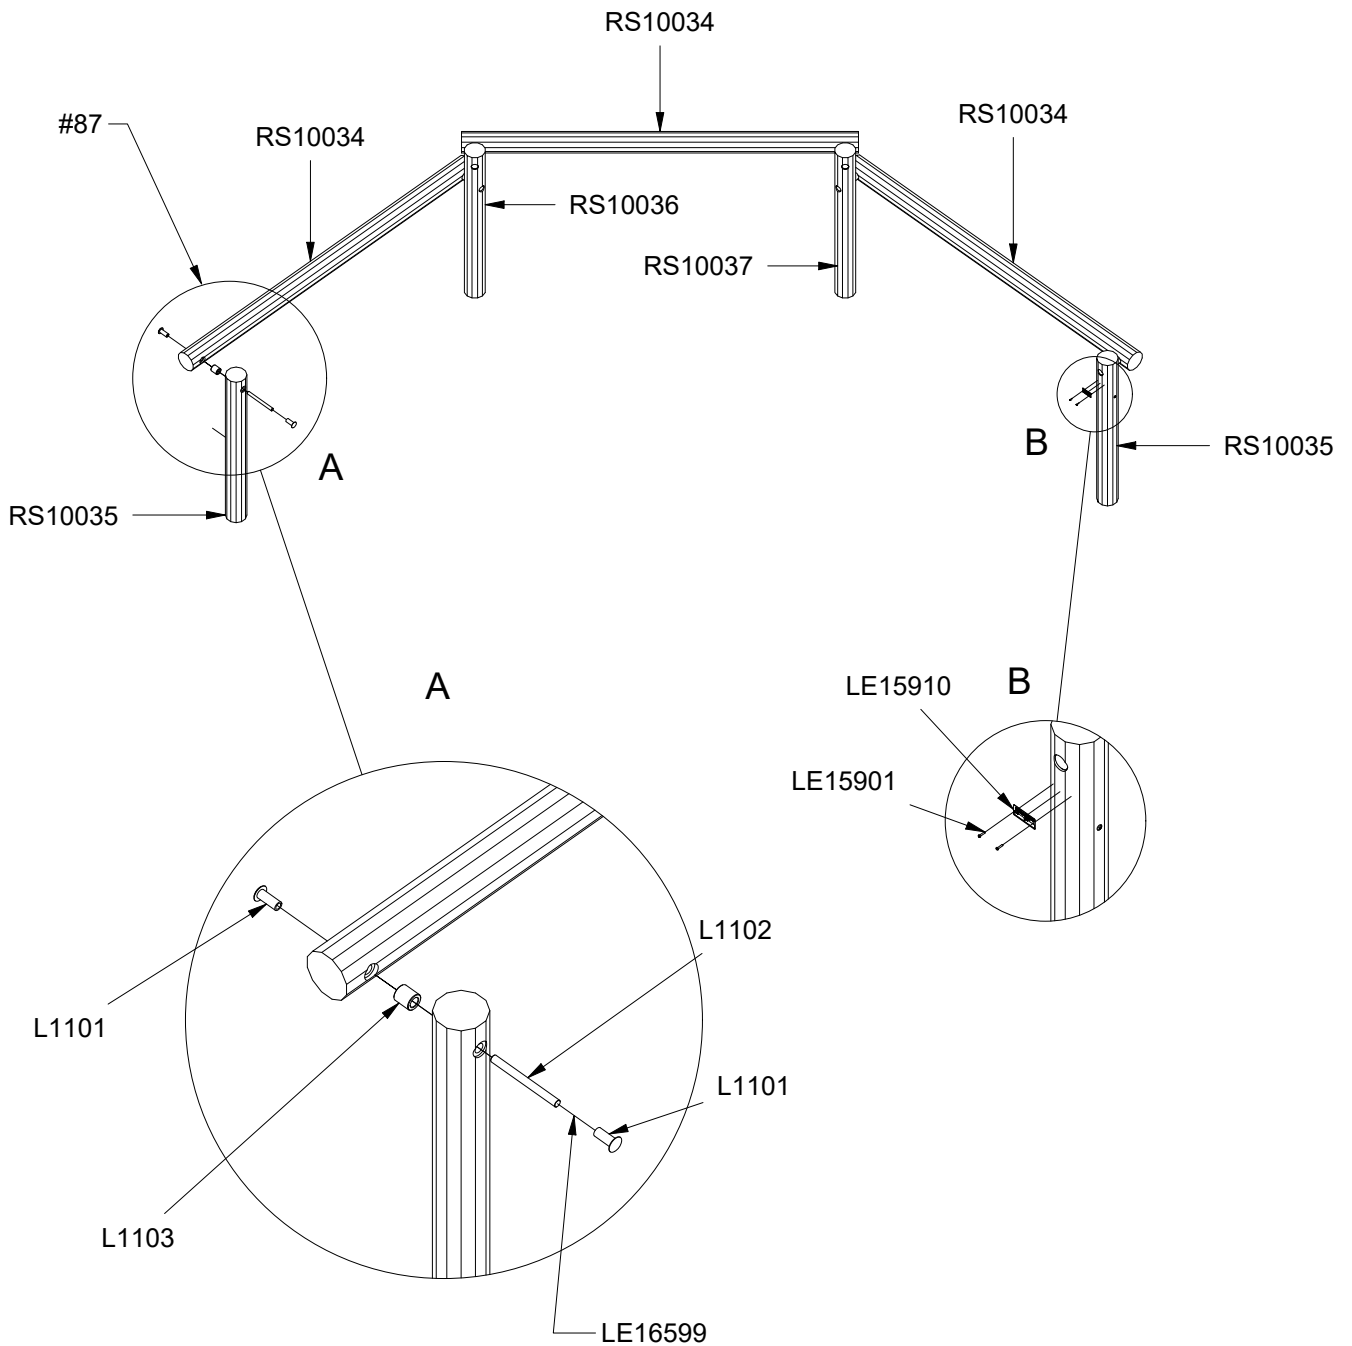

0,152 m³

Ø11 x 210 cm

18,6 kg

Parts List		
QTY	PART NO	DESCRIP.
3	RS10034	Ø100-120-2100mm
2	RS10035	Ø100-120-1050mm
1	RS10036	Ø100-120-1050mm
1	RS10037	Ø100-120-1050mm

N3220U
N3220

Parts List		
QTY	PART NO	DESCRIP.
12	L1101	M16 sleeve nut
6	L1102	M16 Threaded rod
6	L1103	Ø37mm
2	LE15901	3x16, PH
1	LE15910	Name tag
1	LE16320	6x50 Dh
1	LE16599	Sealtite 970 1,5ml
3	RS10034	Ø100-120-2100mm
2	RS10035	Ø100-120-1050mm
1	RS10036	Ø100-120-1050mm
1	RS10037	Ø100-120-1050mm