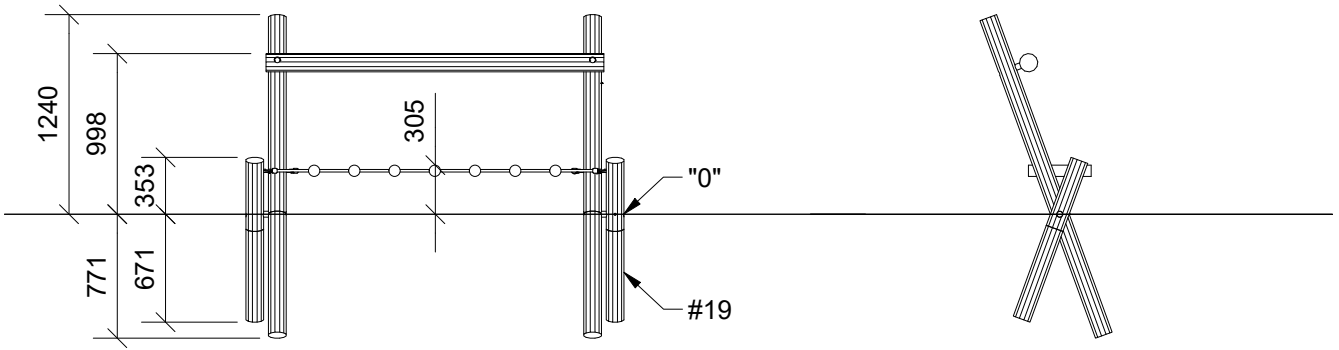

# N3410U N3410

2/5

2

2h

15 m<sup>2</sup>

5,4 x 3,3 x 1,2 m

~87 kg

~0,15 m<sup>3</sup>

Ø10/12 x 210 cm

19 kg

Parts List

QTY	PART NO	DESCRIP.
2	D12160	Ø100/120, Assembled
1	D12161	Ø100/120, Assembled
1	D12162	Ø100/120, Assembled
1	D12163	Taifun
1	RS00683	Ø100-120

N3410U  
N3410

Parts List		
QTY	PART NO	DESCRIP.
2	D12160	Ø100/120, Assembled
1	D12161	Ø100/120, Assembled
1	D12162	Ø100/120, Assembled
1	D12163	Taifun
8	L1101	M16 sleeve nut
4	L1102	M16 Threaded rod
4	L1103	Ø37mm
4	LE13100	Shackle
2	LE15901	3x16, PH
1	LE15910	Name tag
4	LE16502	Spacer 6mm
2	LE16599	Sealtite 970 1,5ml
1	RS00683	Ø100-120