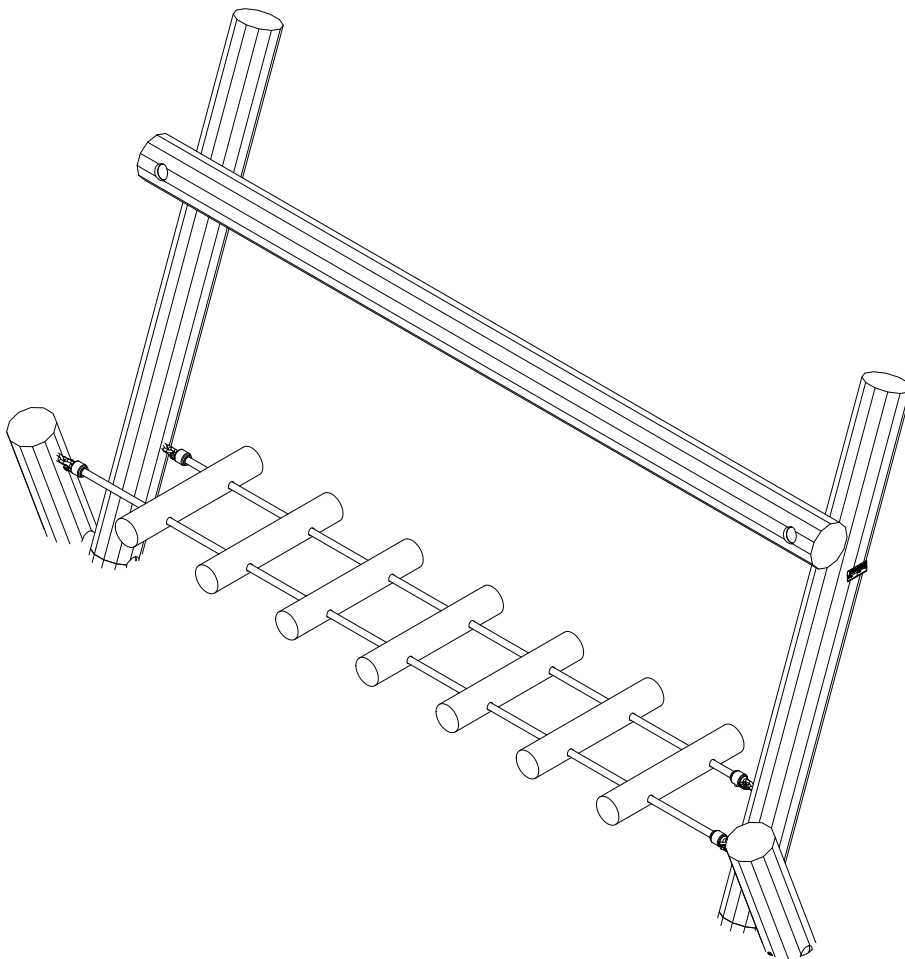

N3410U  
N3410

1/5

# N3410U N3410

2/5

2

2h

15 m<sup>2</sup>

5,4 x 3,3 x 1,2 m

~87 kg

~0,15 m<sup>3</sup>

Ø10/12 x 210 cm

19 kg

Parts List

QTY	PART NO	DESCRIP.
2	D12160	Ø100/120, Assembled
1	D12161	Ø100/120, Assembled
1	D12162	Ø100/120, Assembled
1	D12163	Taifun
1	RS00683	Ø100-120

N3410U  
N3410

Parts List		
QTY	PART NO	DESCRIP.
2	D12160	Ø100/120, Assembled
1	D12161	Ø100/120, Assembled
1	D12162	Ø100/120, Assembled
1	D12163	Taifun
8	L1101	M16 sleeve nut
4	L1102	M16 Threaded rod
4	L1103	Ø37mm
4	LE13100	Shackle
2	LE15901	3x16, PH
1	LE15910	Name tag
4	LE16502	Spacer 6mm
2	LE16599	Sealtite 970 1,5ml
1	RS00683	Ø100-120