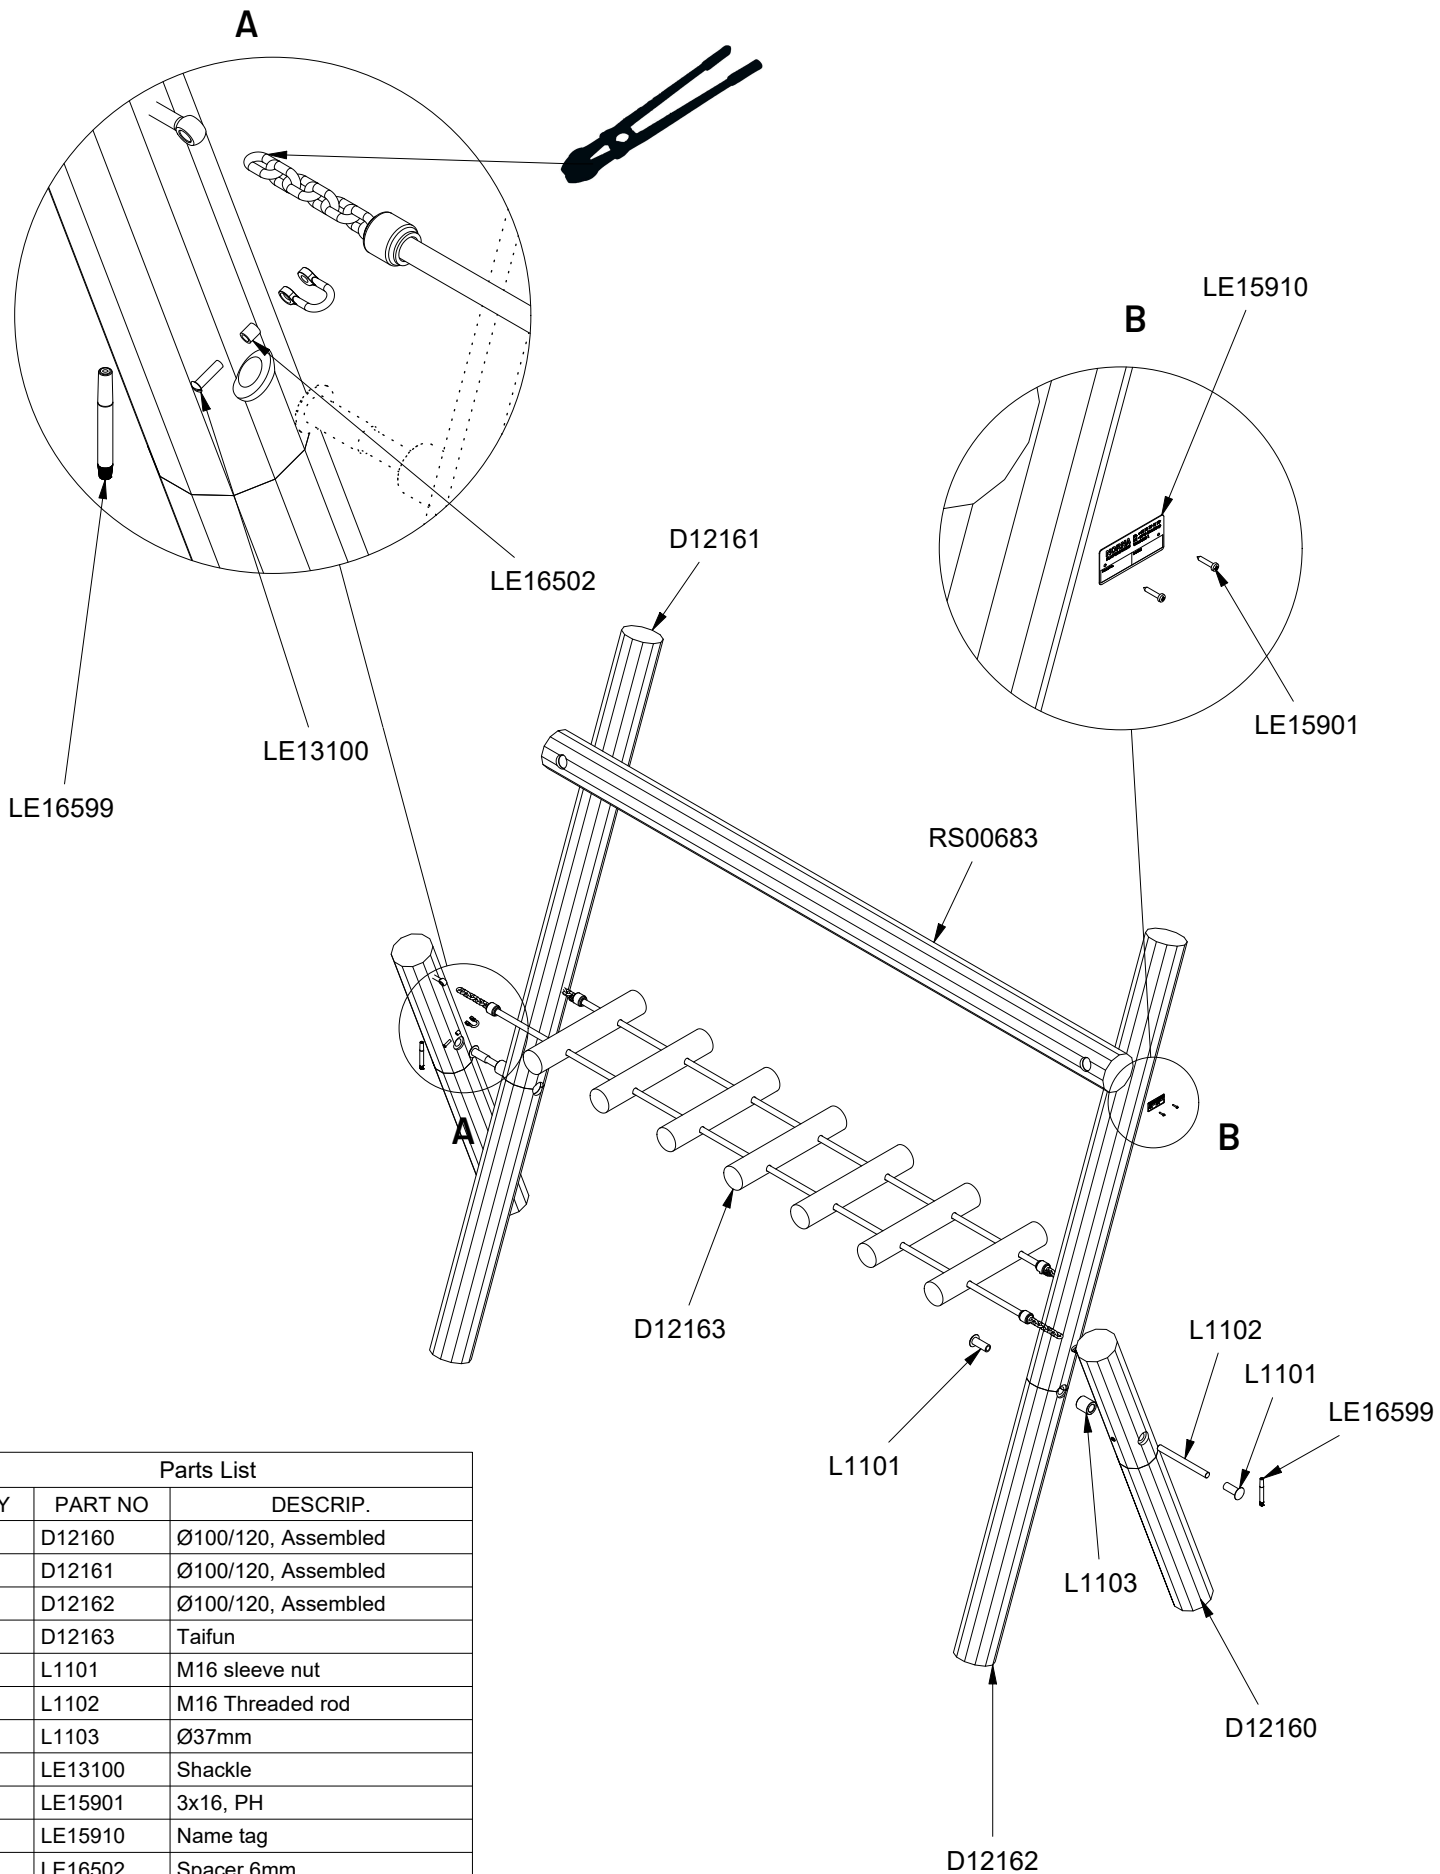

N3410U  
N3410

1/5

# N3410U N3410

2/5

2

2h

15 m<sup>2</sup>

5,4 x 3,3 x 1,2 m

~87 kg

~0,15 m<sup>3</sup>

Ø10/12 x 210 cm

19 kg

Parts List

QTY	PART NO	DESCRIP.
2	D12160	Ø100/120, Assembled
1	D12161	Ø100/120, Assembled
1	D12162	Ø100/120, Assembled
1	D12163	Taifun
1	RS00683	Ø100-120

N3410U  
N3410

Parts List		
QTY	PART NO	DESCRIP.
2	D12160	Ø100/120, Assembled
1	D12161	Ø100/120, Assembled
1	D12162	Ø100/120, Assembled
1	D12163	Taifun
8	L1101	M16 sleeve nut
4	L1102	M16 Threaded rod
4	L1103	Ø37mm
4	LE13100	Shackle
2	LE15901	3x16, PH
1	LE15910	Name tag
4	LE16502	Spacer 6mm
2	LE16599	Sealtite 970 1,5ml
1	RS00683	Ø100-120