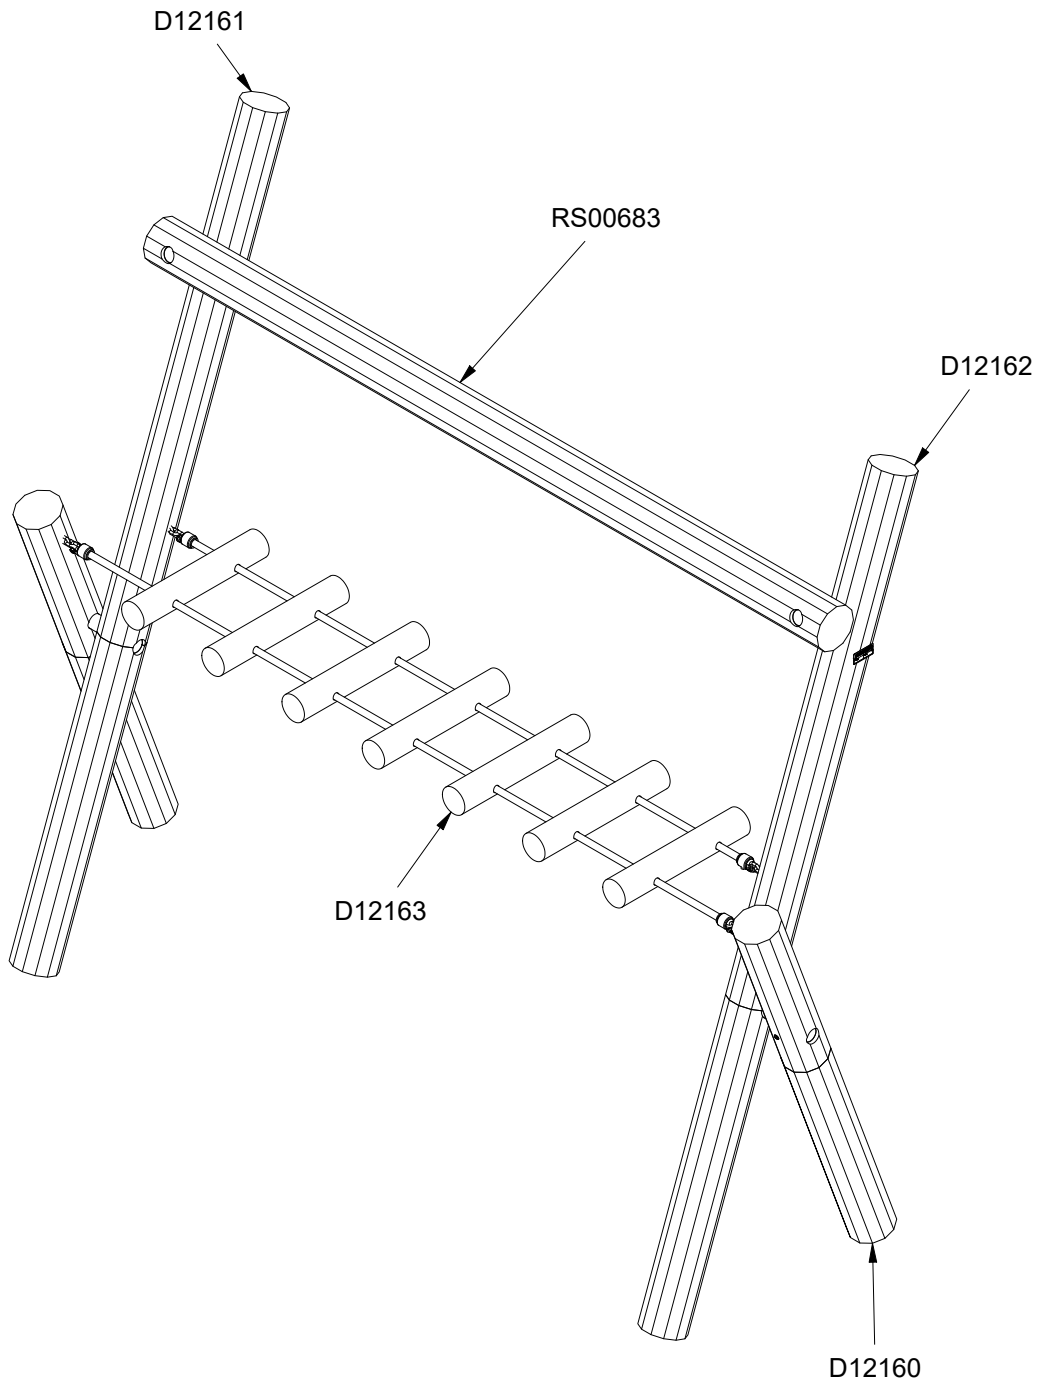

N3410U  
N3410

1/5

# N3410U N3410

2/5

2

2h

15 m<sup>2</sup>

5,4 x 3,3 x 1,2 m

~87 kg

~0,15 m<sup>3</sup>

Ø10/12 x 210 cm

19 kg

Parts List

QTY	PART NO	DESCRIP.
2	D12160	Ø100/120, Assembled
1	D12161	Ø100/120, Assembled
1	D12162	Ø100/120, Assembled
1	D12163	Taifun
1	RS00683	Ø100-120

N3410U  
N3410

Parts List		
QTY	PART NO	DESCRIP.
2	D12160	Ø100/120, Assembled
1	D12161	Ø100/120, Assembled
1	D12162	Ø100/120, Assembled
1	D12163	Taifun
8	L1101	M16 sleeve nut
4	L1102	M16 Threaded rod
4	L1103	Ø37mm
4	LE13100	Shackle
2	LE15901	3x16, PH
1	LE15910	Name tag
4	LE16502	Spacer 6mm
2	LE16599	Sealtite 970 1,5ml
1	RS00683	Ø100-120