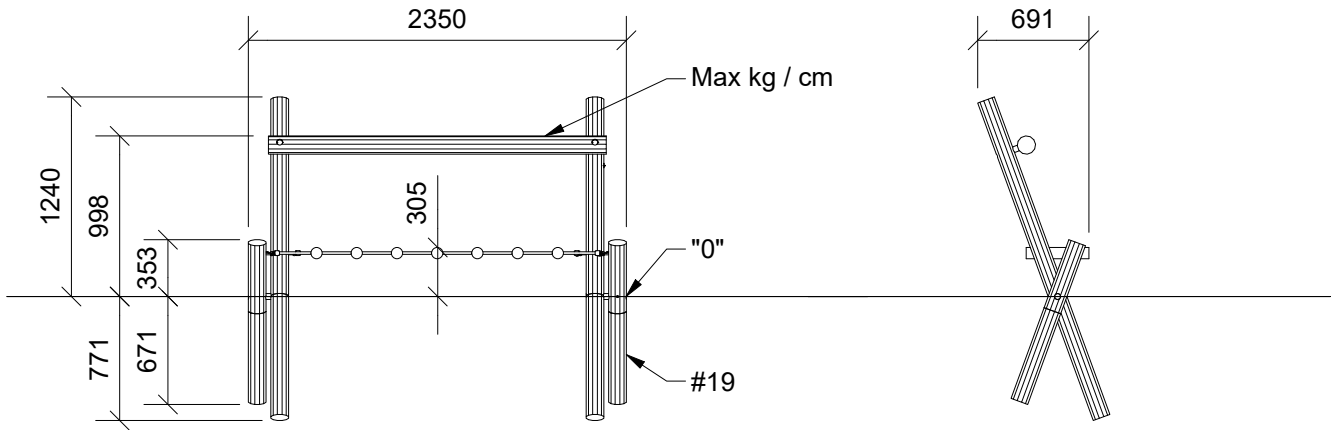

N3410U  
N3410

1/5

# N3410U N3410

2/5

2

2h

15 m<sup>2</sup>

5,4 x 3,3 x 1,2 m

~87 kg

~0,15 m<sup>3</sup>

Ø10/12 x 210 cm

19 kg

Parts List

QTY	PART NO	DESCRIP.
2	D12160	Ø100/120, Assembled
1	D12161	Ø100/120, Assembled
1	D12162	Ø100/120, Assembled
1	D12163	Taifun
1	RS00683	Ø100-120

N3410U  
N3410

Parts List		
QTY	PART NO	DESCRIP.
2	D12160	Ø100/120, Assembled
1	D12161	Ø100/120, Assembled
1	D12162	Ø100/120, Assembled
1	D12163	Taifun
8	L1101	M16 sleeve nut
4	L1102	M16 Threaded rod
4	L1103	Ø37mm
4	LE13100	Shackle
2	LE15901	3x16, PH
1	LE15910	Name tag
4	LE16502	Spacer 6mm
2	LE16599	Sealtite 970 1,5ml
1	RS00683	Ø100-120