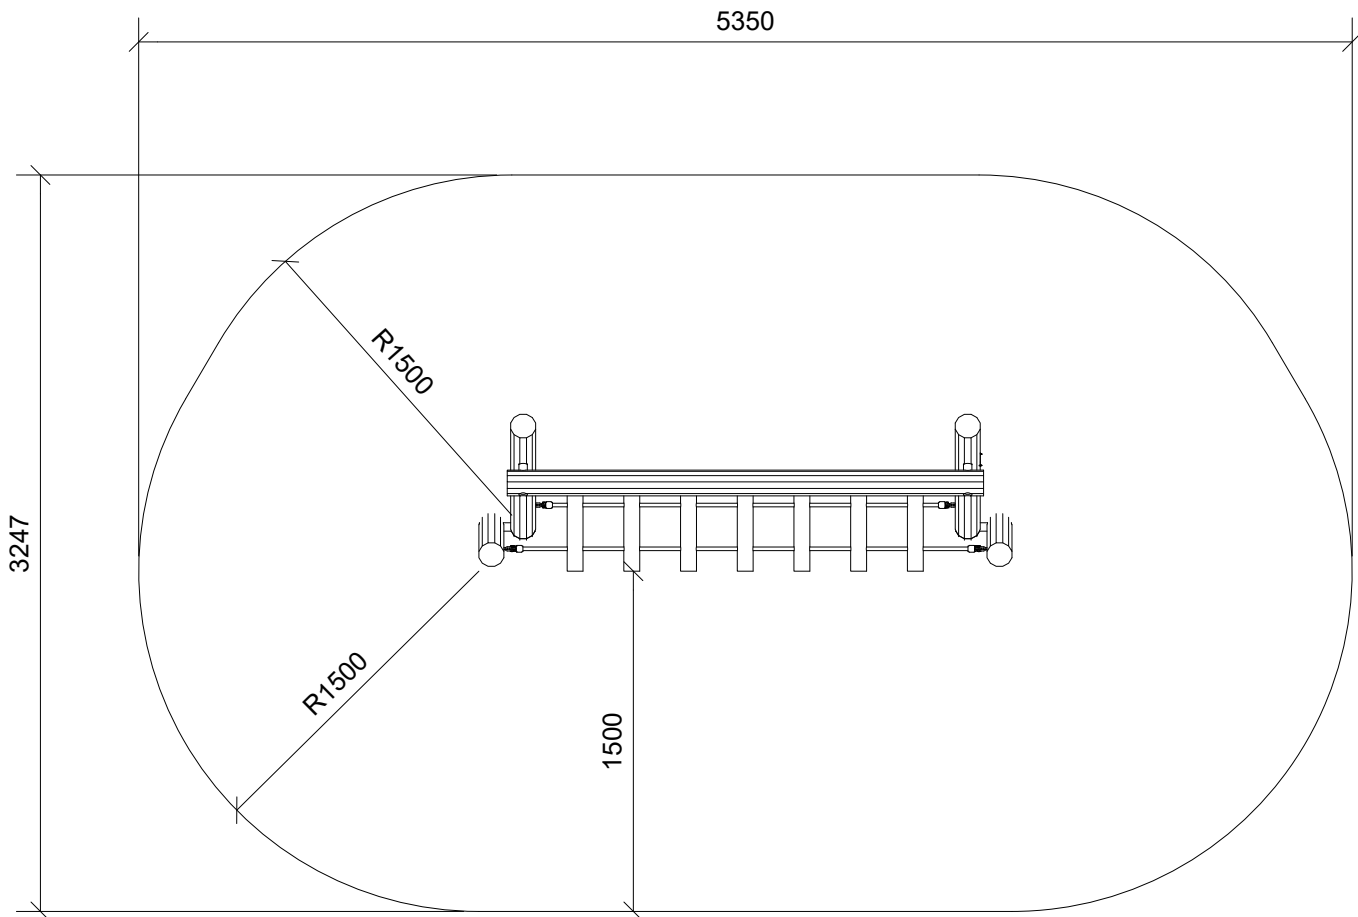

N3410U  
N3410

1/5

# N3410U N3410

2/5

2

2h

15 m<sup>2</sup>

5,4 x 3,3 x 1,2 m

~87 kg

~0,15 m<sup>3</sup>

Ø10/12 x 210 cm

19 kg

Parts List

QTY	PART NO	DESCRIP.
2	D12160	Ø100/120, Assembled
1	D12161	Ø100/120, Assembled
1	D12162	Ø100/120, Assembled
1	D12163	Taifun
1	RS00683	Ø100-120

N3410U  
N3410

Parts List		
QTY	PART NO	DESCRIP.
2	D12160	Ø100/120, Assembled
1	D12161	Ø100/120, Assembled
1	D12162	Ø100/120, Assembled
1	D12163	Taifun
8	L1101	M16 sleeve nut
4	L1102	M16 Threaded rod
4	L1103	Ø37mm
4	LE13100	Shackle
2	LE15901	3x16, PH
1	LE15910	Name tag
4	LE16502	Spacer 6mm
2	LE16599	Sealtite 970 1,5ml
1	RS00683	Ø100-120