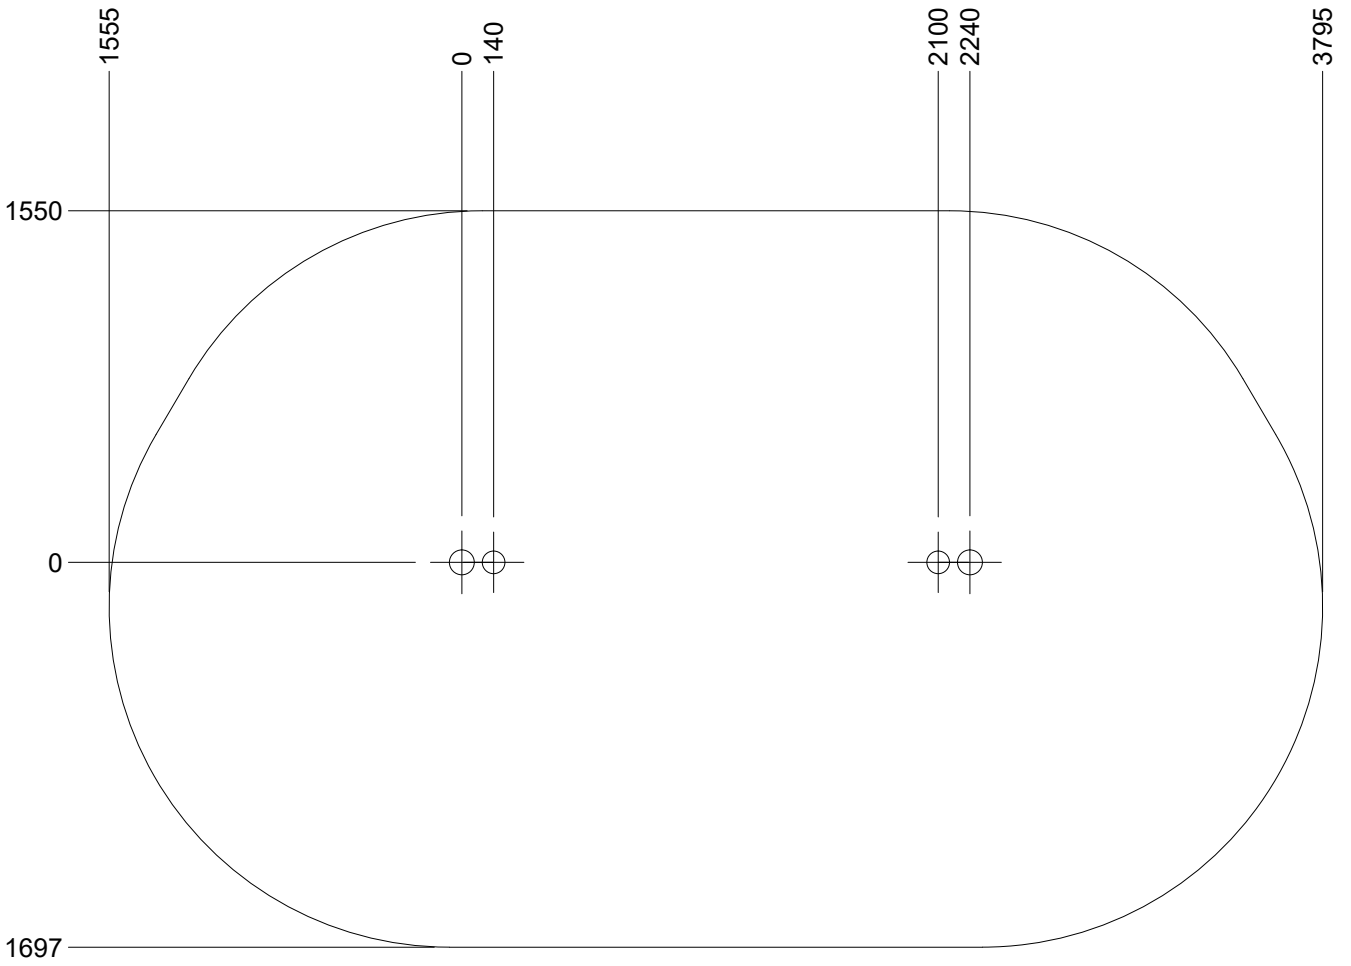

# N3410U N3410

2/5

2

2h

15 m<sup>2</sup>

5,4 x 3,3 x 1,2 m

~87 kg

~0,15 m<sup>3</sup>

Ø10/12 x 210 cm

19 kg

Parts List

QTY	PART NO	DESCRIP.
2	D12160	Ø100/120, Assembled
1	D12161	Ø100/120, Assembled
1	D12162	Ø100/120, Assembled
1	D12163	Taifun
1	RS00683	Ø100-120

N3410U  
N3410

Parts List		
QTY	PART NO	DESCRIP.
2	D12160	Ø100/120, Assembled
1	D12161	Ø100/120, Assembled
1	D12162	Ø100/120, Assembled
1	D12163	Taifun
8	L1101	M16 sleeve nut
4	L1102	M16 Threaded rod
4	L1103	Ø37mm
4	LE13100	Shackle
2	LE15901	3x16, PH
1	LE15910	Name tag
4	LE16502	Spacer 6mm
2	LE16599	Sealtite 970 1,5ml
1	RS00683	Ø100-120